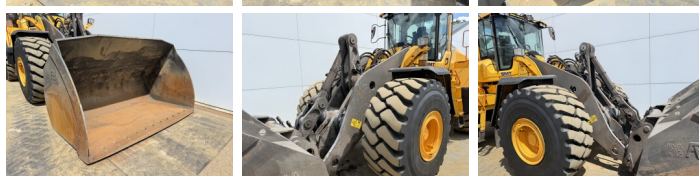

Volvo

Volvo L220H

BOSS
MACHINERY

Ano **2022**
Número de referência **BM007824**
Horas **8.845**

Algemeen

Tipo **L220H**
Localização **Veldhoven, Netherlands**
Certificaat **CE**

Available at Boss Machinery! This Volvo L220H Wheel Loader from 2022 has an engine power of 279 kW and counts 8845 operational hours. The total weight of this Volvo L220H is 35500 kg and the dimensions are 9.77 x 3.18 x 3.65. Furthermore, this L220H is equipped with Bluetooth, Engate rápido, Climate Control, Airco, CDC Steering, Heated Seat, Camera, Radio, Electrical Mirrors, Lubrificação central. The Volvo Wheel Loader also has a CE marking. Do you want more information or do you want to try the Volvo L220H at our yard? Please let us know.

Descrição

Maten / Gewichten

Dimensões C*L*A **9.77 x 3.18 x 3.65**
Peso **35500**

Technische informatie

Configurações de drive **4x4**

Motor informatie

Marca do motor **Volvo**
Modelo de motor **D13J**
Cilindros **6**
Turbo
Capacidade em kW **279**

Banden / Rupsen

90% 90% **29.5R25**
60% 60% **29.5R25**