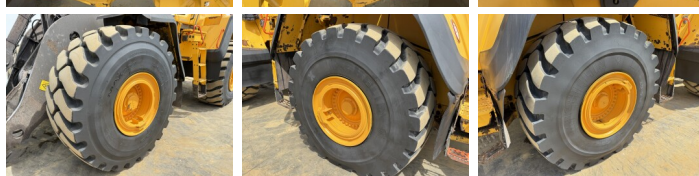

Volvo

Volvo L220H

BOSS
MACHINERY

Ano **2022**
Número de referência **BM007824**
Horas **8.845**

Algemeen

Tipo **L220H**
Localização **Veldhoven, Netherlands**
Certificaat **CE**

Available at Boss Machinery! This Volvo L220H Wheel Loader from 2022 has an engine power of 279 kW and counts 8845 operational hours. The total weight of this Volvo L220H is 35500 kg and the dimensions are 9.77 x 3.18 x 3.65. Furthermore, this L220H is equipped with Bluetooth, Engate rápido, Climate Control, Airco, CDC Steering, Heated Seat, Camera, Radio, Electrical Mirrors, Lubrificação central. The Volvo Wheel Loader also has a CE marking. Do you want more information or do you want to try the Volvo L220H at our yard? Please let us know.

Descrição

Maten / Gewichten

Dimensões C*L*A **9.77 x 3.18 x 3.65**
Peso **35500**

Technische informatie

Configurações de drive **4x4**

Motor informatie

Marca do motor **Volvo**
Modelo de motor **D13J**
Cilindros **6**
Turbo
Capacidade em kW **279**

Banden / Rupsen

90% 90% **29.5R25**
60% 60% **29.5R25**