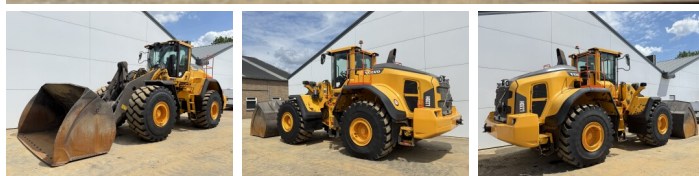

Volvo

Volvo L220H

BOSS
MACHINERY

Ano **2022**
Número de referência **BM007824**
Horas **8.845**

Algemeen

Tipo **L220H**
Localização **Veldhoven, Netherlands**
Certificaat **CE**

Available at Boss Machinery! This Volvo L220H Wheel Loader from 2022 has an engine power of 279 kW and counts 8845 operational hours. The total weight of this Volvo L220H is 35500 kg and the dimensions are 9.77 x 3.18 x 3.65. Furthermore, this L220H is equipped with Bluetooth, Engate rápido, Climate Control, Airco, CDC Steering, Heated Seat, Camera, Radio, Electrical Mirrors, Lubrificação central. The Volvo Wheel Loader also has a CE marking. Do you want more information or do you want to try the Volvo L220H at our yard? Please let us know.

Descrição

Maten / Gewichten

Dimensões C*L*A **9.77 x 3.18 x 3.65**
Peso **35500**

Technische informatie

Configurações de drive **4x4**

Motor informatie

Marca do motor **Volvo**
Modelo de motor **D13J**
Cilindros **6**
Turbo
Capacidade em kW **279**

Banden / Rupsen

90% 90% **29.5R25**
60% 60% **29.5R25**