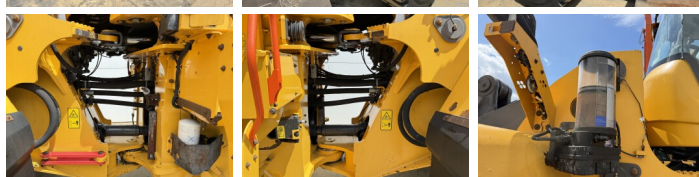

Volvo

Volvo L220H

BOSS
MACHINERY

Ano **2022**
Número de referência **BM007824**
Horas **8.845**

Algemeen

Tipo **L220H**
Localização **Veldhoven, Netherlands**
Certificaat **CE**

Available at Boss Machinery! This Volvo L220H Wheel Loader from 2022 has an engine power of 279 kW and counts 8845 operational hours. The total weight of this Volvo L220H is 35500 kg and the dimensions are 9.77 x 3.18 x 3.65. Furthermore, this L220H is equipped with Bluetooth, Engate rápido, Climate Control, Airco, CDC Steering, Heated Seat, Camera, Radio, Electrical Mirrors, Lubrificação central. The Volvo Wheel Loader also has a CE marking. Do you want more information or do you want to try the Volvo L220H at our yard? Please let us know.

Descrição

Maten / Gewichten

Dimensões C*L*A **9.77 x 3.18 x 3.65**
Peso **35500**

Technische informatie

Configurações de drive **4x4**

Motor informatie

Marca do motor **Volvo**
Modelo de motor **D13J**
Cilindros **6**
Turbo
Capacidade em kW **279**

Banden / Rupsen

90% 90% **29.5R25**
60% 60% **29.5R25**