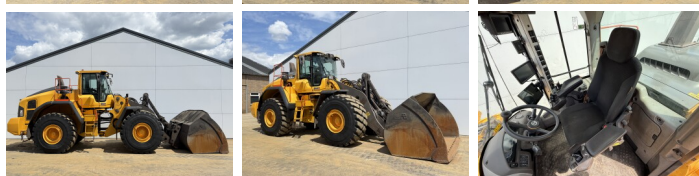

Volvo

Volvo L220H

BOSS
MACHINERY

Ano **2022**
Número de referência **BM007824**
Horas **8.845**

Algemeen

Tipo **L220H**
Localização **Veldhoven, Netherlands**
Certificaat **CE**

Available at Boss Machinery! This Volvo L220H Wheel Loader from 2022 has an engine power of 279 kW and counts 8845 operational hours. The total weight of this Volvo L220H is 35500 kg and the dimensions are 9.77 x 3.18 x 3.65. Furthermore, this L220H is equipped with Bluetooth, Engate rápido, Climate Control, Airco, CDC Steering, Heated Seat, Camera, Radio, Electrical Mirrors, Lubrificação central. The Volvo Wheel Loader also has a CE marking. Do you want more information or do you want to try the Volvo L220H at our yard? Please let us know.

Descrição

Maten / Gewichten

Dimensões C*L*A **9.77 x 3.18 x 3.65**
Peso **35500**

Technische informatie

Configurações de drive **4x4**

Motor informatie

Marca do motor **Volvo**
Modelo de motor **D13J**
Cilindros **6**
Turbo
Capacidade em kW **279**

Banden / Rupsen

90% 90% **29.5R25**
60% 60% **29.5R25**