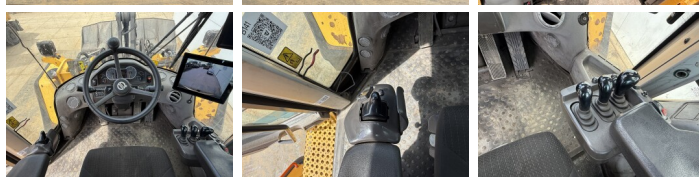

Volvo

Volvo L220H

BOSS
MACHINERY

Ano **2022**
Número de referência **BM007824**
Horas **8.845**

Algemeen

Tipo **L220H**
Localização **Veldhoven, Netherlands**
Certificaat **CE**

Available at Boss Machinery! This Volvo L220H Wheel Loader from 2022 has an engine power of 279 kW and counts 8845 operational hours. The total weight of this Volvo L220H is 35500 kg and the dimensions are 9.77 x 3.18 x 3.65. Furthermore, this L220H is equipped with Bluetooth, Engate rápido, Climate Control, Airco, CDC Steering, Heated Seat, Camera, Radio, Electrical Mirrors, Lubrificação central. The Volvo Wheel Loader also has a CE marking. Do you want more information or do you want to try the Volvo L220H at our yard? Please let us know.

Descrição

Maten / Gewichten

Dimensões C*L*A **9.77 x 3.18 x 3.65**
Peso **35500**

Technische informatie

Configurações de drive **4x4**

Motor informatie

Marca do motor **Volvo**
Modelo de motor **D13J**
Cilindros **6**
Turbo
Capacidade em kW **279**

Banden / Rupsen

90% 90% **29.5R25**
60% 60% **29.5R25**