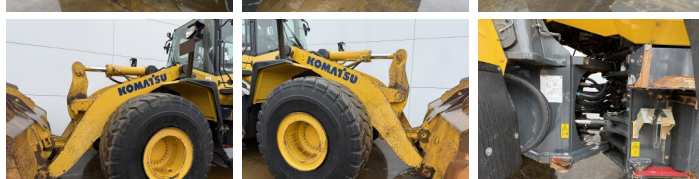

Komatsu

Komatsu WA470-7

€ 57.500excl.

Ano **2016**
Número de referência **BM007666**
Horas **12.126**

Algemeen

Tipo **WA470-7**
Localização **Veldhoven, Netherlands**
Certificaat **CE**

Descrição **Available at Boss Machinery! This Komatsu WA470-7 Wheel Loader from 2016 has an engine power of 204 kW and counts 12126 operational hours. The total weight of this Komatsu WA470-7 is 26500 kg and the dimensions are 9.36 x 3.05 x 3.49. Furthermore, this WA470-7 is equipped with Airco, Heated Seat, Camera, Electrical Mirrors, Bluetooth, Radio, Climate Control, Lubrificação central. The Komatsu Wheel Loader also has a CE marking. Do you want more information or do you want to try the Komatsu WA470-7 at our yard? Please let us know.**

Maten / Gewichten

Peso **26500**
Dimensões C*L*A **9.36 x 3.05 x 3.49**

Technische informatie

German Machine
Configurações de drive **4x4**

Motor informatie

Marca do motor **Komatsu**
Modelo de motor **SAA6D125E-6**
Cilindros **6**
Turbo
Capacidade em kW **204**

Banden / Rupsen

20% 20% **26.5R25**

BOSS
MACHINERY

20% 20%

26.5R25

Opties

Airco

Heated Seat