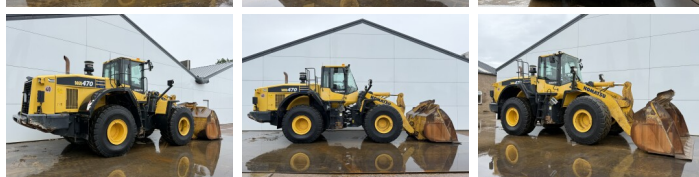

Komatsu

Komatsu WA470-7

€ 57.500excl.

Ano **2016**
Número de referência **BM007666**
Horas **12.126**

Algemeen

Tipo **WA470-7**
Localização **Veldhoven, Netherlands**
Certificaat **CE**

Descrição **Available at Boss Machinery! This Komatsu WA470-7 Wheel Loader from 2016 has an engine power of 204 kW and counts 12126 operational hours. The total weight of this Komatsu WA470-7 is 26500 kg and the dimensions are 9.36 x 3.05 x 3.49. Furthermore, this WA470-7 is equipped with Airco, Heated Seat, Camera, Electrical Mirrors, Bluetooth, Radio, Climate Control, Lubrificação central. The Komatsu Wheel Loader also has a CE marking. Do you want more information or do you want to try the Komatsu WA470-7 at our yard? Please let us know.**

Maten / Gewichten

Peso **26500**
Dimensões C*L*A **9.36 x 3.05 x 3.49**

Technische informatie

German Machine
Configurações de drive **4x4**

Motor informatie

Marca do motor **Komatsu**
Modelo de motor **SAA6D125E-6**
Cilindros **6**
Turbo
Capacidade em kW **204**

Banden / Rupsen

20% 20% **26.5R25**

BOSS
MACHINERY

20% 20%

26.5R25

Opties

Airco

Heated Seat