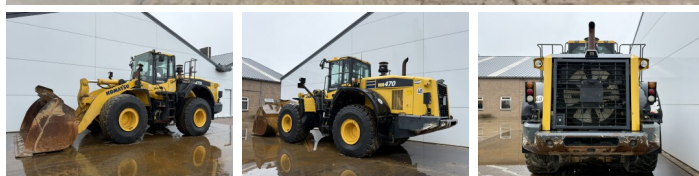

Komatsu

Komatsu WA470-7

€ 57.500excl.

Ano **2016**
Número de referência **BM007666**
Horas **12.126**

Algemeen

Tipo **WA470-7**
Localização **Veldhoven, Netherlands**
Certificaat **CE**

Descrição **Available at Boss Machinery! This Komatsu WA470-7 Wheel Loader from 2016 has an engine power of 204 kW and counts 12126 operational hours. The total weight of this Komatsu WA470-7 is 26500 kg and the dimensions are 9.36 x 3.05 x 3.49. Furthermore, this WA470-7 is equipped with Airco, Heated Seat, Camera, Electrical Mirrors, Bluetooth, Radio, Climate Control, Lubrificação central. The Komatsu Wheel Loader also has a CE marking. Do you want more information or do you want to try the Komatsu WA470-7 at our yard? Please let us know.**

Maten / Gewichten

Peso **26500**
Dimensões C*L*A **9.36 x 3.05 x 3.49**

Technische informatie

German Machine
Configurações de drive **4x4**

Motor informatie

Marca do motor **Komatsu**
Modelo de motor **SAA6D125E-6**
Cilindros **6**
Turbo
Capacidade em kW **204**

Banden / Rupsen

20% 20% **26.5R25**

BOSS
MACHINERY

20% 20%

26.5R25

Opties

Airco

Heated Seat