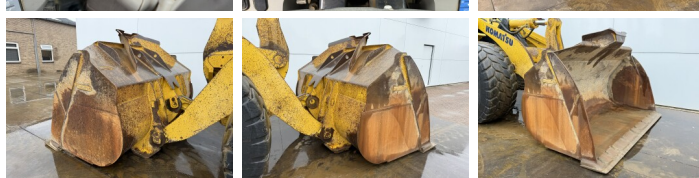

Komatsu

Komatsu WA470-7

€ 57.500excl.

Ano **2016**
Número de referência **BM007666**
Horas **12.126**

Algemeen

Tipo **WA470-7**
Localização **Veldhoven, Netherlands**
Certificaat **CE**

Descrição **Available at Boss Machinery! This Komatsu WA470-7 Wheel Loader from 2016 has an engine power of 204 kW and counts 12126 operational hours. The total weight of this Komatsu WA470-7 is 26500 kg and the dimensions are 9.36 x 3.05 x 3.49. Furthermore, this WA470-7 is equipped with Airco, Heated Seat, Camera, Electrical Mirrors, Bluetooth, Radio, Climate Control, Lubrificação central. The Komatsu Wheel Loader also has a CE marking. Do you want more information or do you want to try the Komatsu WA470-7 at our yard? Please let us know.**

Maten / Gewichten

Peso **26500**
Dimensões C*L*A **9.36 x 3.05 x 3.49**

Technische informatie

German Machine
Configurações de drive **4x4**

Motor informatie

Marca do motor **Komatsu**
Modelo de motor **SAA6D125E-6**
Cilindros **6**
Turbo
Capacidade em kW **204**

Banden / Rupsen

20% 20% **26.5R25**

BOSS
MACHINERY

20% 20%

26.5R25

Opties

Airco

Heated Seat