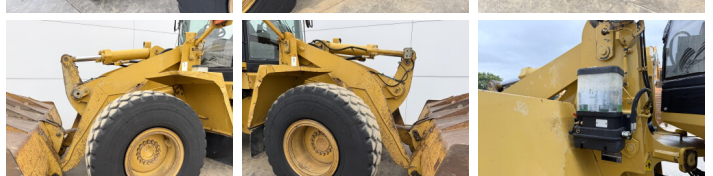

Caterpillar

Caterpillar 938G

BOSS
MACHINERY

€ 29.500excl.

Ano **2005**
Número de referência **BM007654**
Horas **16.829**

Algemeen

Tipo **938G**
Localização **Veldhoven, Netherlands**
Certificaac **CE + EPA**
Beschrijving **Available at Boss Machinery! This Caterpillar 938G Wheel Loader from 2005 has an engine power of 119 kW and counts 16829 operational hours. The total weight of this Caterpillar 938G is 15800 kg and the dimensions are 7.26 x 2.77 x 3.35. Furthermore, this 938G is equipped with Airco, Radio, Lubrificação central. The Caterpillar Wheel Loader also has a CE + EPA marking. Do you want more information or do you want to try the Caterpillar 938G at our yard? Please let us know.**

Maten / Gewichten

Peso **15800**
Dimensões C*L*A **7.26 x 2.77 x 3.35**

Technische informatie

Configurações de drive **4x4**

Motor informatie

Marca do motor **Caterpillar**
Modelo de motor **3126**
Cilindros **6**
Turbo
Capacidade em kW **119**

Banden / Rupsen

10% 10% **20.5R25**
10% 10% **20.5R25**

Opties