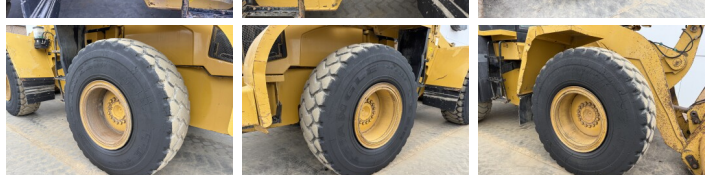

Caterpillar

Caterpillar 938G

BOSS
MACHINERY

€ 29.500excl.

Ano **2005**
Número de referência **BM007654**
Horas **16.829**

Algemeen

Tipo **938G**
Localização **Veldhoven, Netherlands**
Certificaac **CE + EPA**
Beschrijving **Available at Boss Machinery! This Caterpillar 938G Wheel Loader from 2005 has an engine power of 119 kW and counts 16829 operational hours. The total weight of this Caterpillar 938G is 15800 kg and the dimensions are 7.26 x 2.77 x 3.35. Furthermore, this 938G is equipped with Airco, Radio, Lubrificação central. The Caterpillar Wheel Loader also has a CE + EPA marking. Do you want more information or do you want to try the Caterpillar 938G at our yard? Please let us know.**

Maten / Gewichten

Peso **15800**
Dimensões C*L*A **7.26 x 2.77 x 3.35**

Technische informatie

Configurações de drive **4x4**

Motor informatie

Marca do motor **Caterpillar**
Modelo de motor **3126**
Cilindros **6**
Turbo
Capacidade em kW **119**

Banden / Rupsen

10% 10% **20.5R25**
10% 10% **20.5R25**

Opties

Airco
Radio
Lubrificação central