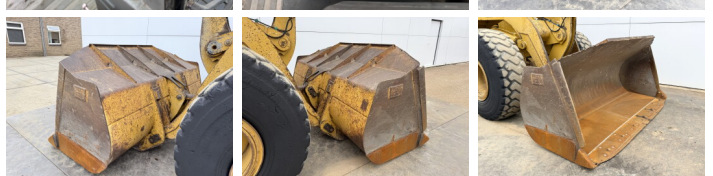

Caterpillar

Caterpillar 938G

BOSS
MACHINERY

€ 29.500excl.

Ano **2005**
Número de referência **BM007654**
Horas **16.829**

Algemeen

Tipo **938G**
Localização **Veldhoven, Netherlands**
Certificaac **CE + EPA**
Beschrijving **Available at Boss Machinery! This Caterpillar 938G Wheel Loader from 2005 has an engine power of 119 kW and counts 16829 operational hours. The total weight of this Caterpillar 938G is 15800 kg and the dimensions are 7.26 x 2.77 x 3.35. Furthermore, this 938G is equipped with Airco, Radio, Lubrificação central. The Caterpillar Wheel Loader also has a CE + EPA marking. Do you want more information or do you want to try the Caterpillar 938G at our yard? Please let us know.**

Maten / Gewichten

Peso **15800**
Dimensões C*L*A **7.26 x 2.77 x 3.35**

Technische informatie

Configurações de drive **4x4**

Motor informatie

Marca do motor **Caterpillar**
Modelo de motor **3126**
Cilindros **6**
Turbo
Capacidade em kW **119**

Banden / Rupsen

10% 10% **20.5R25**
10% 10% **20.5R25**

Opties