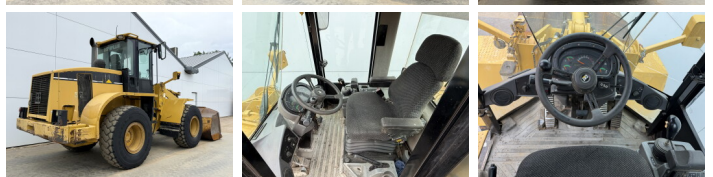

Caterpillar

Caterpillar 938G

BOSS
MACHINERY

€ 29.500excl.

Ano **2005**
Número de referência **BM007654**
Horas **16.829**

Algemeen

Tipo **938G**
Localização **Veldhoven, Netherlands**
Certificaac **CE + EPA**
Beschrijving **Available at Boss Machinery! This Caterpillar 938G Wheel Loader from 2005 has an engine power of 119 kW and counts 16829 operational hours. The total weight of this Caterpillar 938G is 15800 kg and the dimensions are 7.26 x 2.77 x 3.35. Furthermore, this 938G is equipped with Airco, Radio, Lubrificação central. The Caterpillar Wheel Loader also has a CE + EPA marking. Do you want more information or do you want to try the Caterpillar 938G at our yard? Please let us know.**

Maten / Gewichten

Peso **15800**
Dimensões C*L*A **7.26 x 2.77 x 3.35**

Technische informatie

Configurações de drive **4x4**

Motor informatie

Marca do motor **Caterpillar**
Modelo de motor **3126**
Cilindros **6**
Turbo
Capacidade em kW **119**

Banden / Rupsen

10% 10% **20.5R25**
10% 10% **20.5R25**

Opties