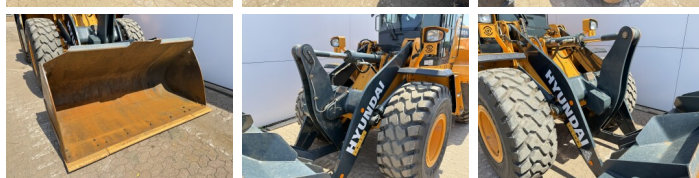

Hyundai

Hyundai HL940A

BOSS
MACHINERY

€ 64.500excl.

Ano **2021**
Número de referência **BM007880**
Horas **4.779**

Algemeen

Tipo HL940A
Localização Veldhoven, Netherlands
Certificaac CE + EPA

Descrição Available at Boss Machinery! This Hyundai HL940A Wheel Loader from 2021 has an engine power of 116 kW and counts 4779 operational hours. The total weight of this Hyundai HL940A is 13463 kg and the dimensions are 7.60 x 2.57 x 3.26. Furthermore, this HL940A is equipped with Radio, Bluetooth, Weighing system, Climate Control, Airco, Camera, Lubrificação central. The Hyundai Wheel Loader also has a CE + EPA marking. Do you want more information or do you want to try the Hyundai HL940A at our yard? Please let us know.

Maten / Gewichten

Dimensões C*L*A 7.60 x 2.57 x 3.26
Peso 13463

Technische informatie

Configurações de drive 4x4

Motor informatie

Marca do motor Cummins
Modelo de motor B6.7
Cilindros 6
Turbo
Capacidade em kW 116

Banden / Rupsen

80% 80% 20.5R25
80% 80% 20.5R25