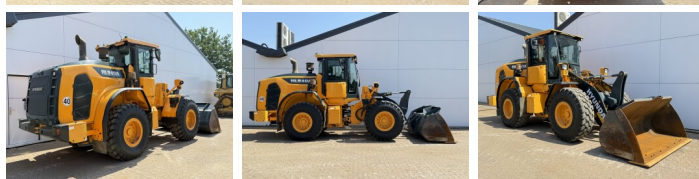

Hyundai

Hyundai HL940A

BOSS
MACHINERY

€ 64.500excl.

Ano **2021**
Número de referência **BM007880**
Horas **4.779**

Algemeen

Tipo HL940A
Localização Veldhoven, Netherlands
Certificaac CE + EPA

Descrição Available at Boss Machinery! This Hyundai HL940A Wheel Loader from 2021 has an engine power of 116 kW and counts 4779 operational hours. The total weight of this Hyundai HL940A is 13463 kg and the dimensions are 7.60 x 2.57 x 3.26. Furthermore, this HL940A is equipped with Radio, Bluetooth, Weighing system, Climate Control, Airco, Camera, Lubrificação central. The Hyundai Wheel Loader also has a CE + EPA marking. Do you want more information or do you want to try the Hyundai HL940A at our yard? Please let us know.

Maten / Gewichten

Dimensões C*L*A 7.60 x 2.57 x 3.26
Peso 13463

Technische informatie

Configurações de drive 4x4

Motor informatie

Marca do motor Cummins
Modelo de motor B6.7
Cilindros 6
Turbo
Capacidade em kW 116

Banden / Rupsen

80% 80% 20.5R25
80% 80% 20.5R25