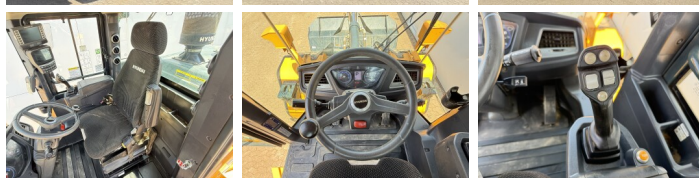

Hyundai

Hyundai HL940A

BOSS
MACHINERY

€ 64.500excl.

Ano **2021**
Número de referência **BM007880**
Horas **4.779**

Algemeen

Tipo HL940A
Localização Veldhoven, Netherlands
Certificaac CE + EPA

Descrição Available at Boss Machinery! This Hyundai HL940A Wheel Loader from 2021 has an engine power of 116 kW and counts 4779 operational hours. The total weight of this Hyundai HL940A is 13463 kg and the dimensions are 7.60 x 2.57 x 3.26. Furthermore, this HL940A is equipped with Radio, Bluetooth, Weighing system, Climate Control, Airco, Camera, Lubrificação central. The Hyundai Wheel Loader also has a CE + EPA marking. Do you want more information or do you want to try the Hyundai HL940A at our yard? Please let us know.

Maten / Gewichten

Dimensões C*L*A 7.60 x 2.57 x 3.26
Peso 13463

Technische informatie

Configurações de drive 4x4

Motor informatie

Marca do motor Cummins
Modelo de motor B6.7
Cilindros 6
Turbo
Capacidade em kW 116

Banden / Rupsen

80% 80% 20.5R25
80% 80% 20.5R25