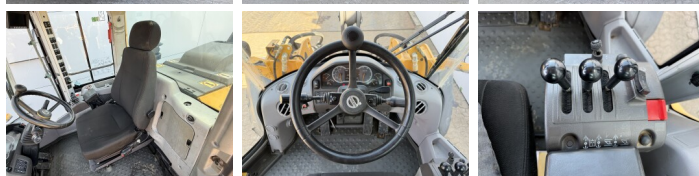

Volvo

Volvo L70H

€ 62.500excl.

Ano **2015**
Número de referência **BM007881**
Horas **7.243**

Algemeen

Tipo **L70H**
Localização **Veldhoven, Netherlands**
Certificaat **CE**

Available at Boss Machinery! This Volvo L70H Wheel Loader from 2015 has an engine power of 127 kW and counts 7243 operational hours. The total weight of this Volvo L70H is 15500 kg and the dimensions are 6.43 x 2.40 x 3.30. Furthermore, this L70H is equipped with Electrical Mirrors, Bluetooth, Engate rápido, Climate Control, Airco, Heated Seat, Camera, Radio, Lubrificação central. The Volvo Wheel Loader also has a CE marking. Do you want more information or do you want to try the Volvo L70H at our yard? Please let us know.

Maten / Gewichten

Dimensões C*L*A **6.43 x 2.40 x 3.30**
Peso **15500**

Technische informatie

Configurações de drive **4x4**

Motor informatie

Marca do motor **Volvo**
Modelo de motor **D6J**
Cilindros **6**
Turbo
Capacidade em kW **127**

Banden / Rupsen

10% 10% **20.5R25**
10% 10% **20.5R25**

BOSS

MACHINERY

Opties

Electrical Mirrors

Bluetooth

Engate rápido

Climate Control

Airco

Heated Seat

Camera

Radio

Lubrificação central