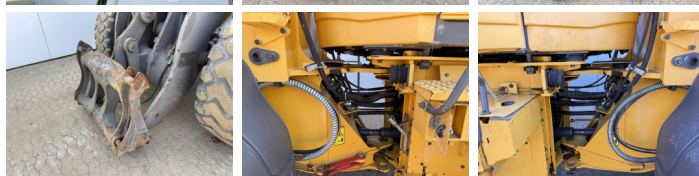

Volvo

Volvo L70H

€ 62.500excl.

Ano **2015**
Número de referência **BM007881**
Horas **7.243**

Algemeen

Tipo **L70H**
Localização **Veldhoven, Netherlands**
Certificaat **CE**

Available at Boss Machinery! This Volvo L70H Wheel Loader from 2015 has an engine power of 127 kW and counts 7243 operational hours. The total weight of this Volvo L70H is 15500 kg and the dimensions are 6.43 x 2.40 x 3.30. Furthermore, this L70H is equipped with Electrical Mirrors, Bluetooth, Engate rápido, Climate Control, Airco, Heated Seat, Camera, Radio, Lubrificação central. The Volvo Wheel Loader also has a CE marking. Do you want more information or do you want to try the Volvo L70H at our yard? Please let us know.

Banden / Rupsen

10% 10% **20.5R25**
10% 10% **20.5R25**

BOSS

MACHINERY

Opties

Electrical Mirrors

Bluetooth

Engate rápido

Climate Control

Airco

Heated Seat

Camera

Radio

Lubrificação central