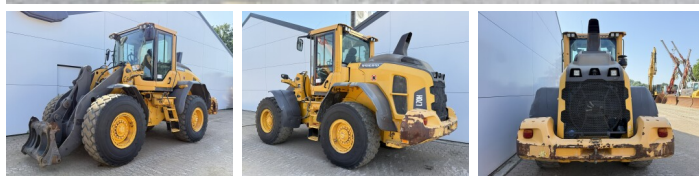

Volvo

Volvo L70H

€ 62.500excl.

Ano **2015**
Número de referência **BM007881**
Horas **7.243**

Algemeen

Tipo **L70H**
Localização **Veldhoven, Netherlands**
Certificaat **CE**

Available at Boss Machinery! This Volvo L70H Wheel Loader from 2015 has an engine power of 127 kW and counts 7243 operational hours. The total weight of this Volvo L70H is 15500 kg and the dimensions are 6.43 x 2.40 x 3.30. Furthermore, this L70H is equipped with Electrical Mirrors, Bluetooth, Engate rápido, Climate Control, Airco, Heated Seat, Camera, Radio, Lubrificação central. The Volvo Wheel Loader also has a CE marking. Do you want more information or do you want to try the Volvo L70H at our yard? Please let us know.

Maten / Gewichten

Dimensões C*L*A **6.43 x 2.40 x 3.30**
Peso **15500**

Technische informatie

Configurações de drive **4x4**

Motor informatie

Marca do motor **Volvo**
Modelo de motor **D6J**
Cilindros **6**
Turbo
Capacidade em kW **127**

Banden / Rupsen

10% 10% **20.5R25**
10% 10% **20.5R25**

BOSS

MACHINERY