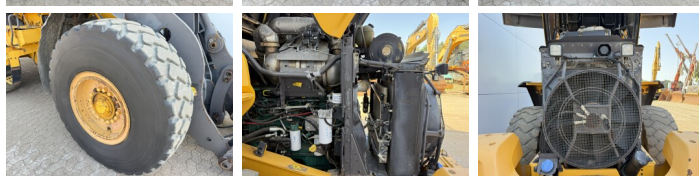

Volvo

Volvo L70H

€ 62.500excl.

Ano **2015**
Número de referência **BM007881**
Horas **7.243**

Algemeen

Tipo **L70H**
Localização **Veldhoven, Netherlands**
Certificaat **CE**

Available at Boss Machinery! This Volvo L70H Wheel Loader from 2015 has an engine power of 127 kW and counts 7243 operational hours. The total weight of this Volvo L70H is 15500 kg and the dimensions are 6.43 x 2.40 x 3.30. Furthermore, this L70H is equipped with Electrical Mirrors, Bluetooth, Engate rápido, Climate Control, Airco, Heated Seat, Camera, Radio, Lubrificação central. The Volvo Wheel Loader also has a CE marking. Do you want more information or do you want to try the Volvo L70H at our yard? Please let us know.

Banden / Rupsen

10% 10% **20.5R25**
10% 10% **20.5R25**

BOSS

MACHINERY

Opties

Electrical Mirrors

Bluetooth

Engate rápido

Climate Control

Airco

Heated Seat

Camera

Radio

Lubrificação central