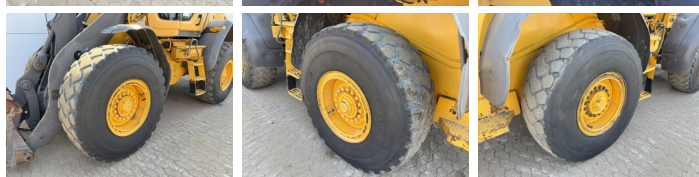

Volvo

Volvo L70H

€ 62.500excl.

Ano **2015**
Número de referência **BM007881**
Horas **7.243**

Algemeen

Tipo **L70H**
Localização **Veldhoven, Netherlands**
Certificaat **CE**

Available at Boss Machinery! This Volvo L70H Wheel Loader from 2015 has an engine power of 127 kW and counts 7243 operational hours. The total weight of this Volvo L70H is 15500 kg and the dimensions are 6.43 x 2.40 x 3.30. Furthermore, this L70H is equipped with Electrical Mirrors, Bluetooth, Engate rápido, Climate Control, Airco, Heated Seat, Camera, Radio, Lubrificação central. The Volvo Wheel Loader also has a CE marking. Do you want more information or do you want to try the Volvo L70H at our yard? Please let us know.

Banden / Rupsen

10% 10% **20.5R25**
10% 10% **20.5R25**

BOSS

MACHINERY

Opties

Electrical Mirrors

Bluetooth

Engate rápido

Climate Control

Airco

Heated Seat

Camera

Radio

Lubrificação central