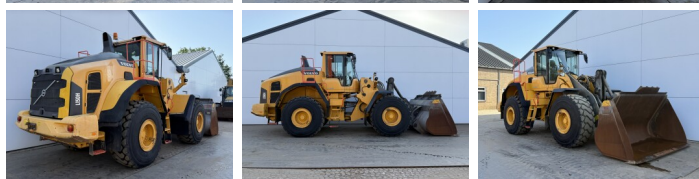

Volvo

Volvo L150H

€ 104.500excl.

Ano **2017**
Número de referência **BM007807**
Horas **12.620**

Algemeen

Tipo **L150H**
Localização **Veldhoven, Netherlands**
Certificaat **CE**

Descrição

Available at Boss Machinery! This Volvo L150H Wheel Loader from 2017 has an engine power of 220 kW and counts 12620 operational hours. The total weight of this Volvo L150H is 26100 kg and the dimensions are 8.75 x 2.95 x 3.62. Furthermore, this L150H is equipped with Radio, Bluetooth, Electrical Mirrors, Airco, Climate Control, Lubrificação central. The Volvo Wheel Loader also has a CE marking. Do you want more information or do you want to try the Volvo L150H at our yard? Please let us know.

Maten / Gewichten

Dimensões C*L*A **8.75 x 2.95 x 3.62**
Peso **26100**

Technische informatie

German Machine
Configurações de drive **4x4**

Motor informatie

Marca do motor **Volvo**
Modelo de motor **D13J**
Cilindros **6**
Turbo
Capacidade em kW **220**

Banden / Rupsen

40% 40% **26.5R25**
40% 40% **26.5R25**

BOSS

MACHINERY