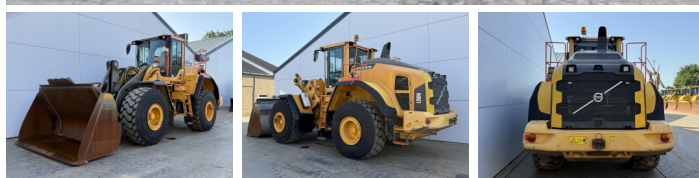

Volvo

Volvo L150H

€ 104.500excl.

Ano **2017**
Número de referência **BM007807**
Horas **12.620**

Algemeen

Tipo **L150H**
Localização **Veldhoven, Netherlands**
Certificaat **CE**

Descrição

Available at Boss Machinery! This Volvo L150H Wheel Loader from 2017 has an engine power of 220 kW and counts 12620 operational hours. The total weight of this Volvo L150H is 26100 kg and the dimensions are 8.75 x 2.95 x 3.62. Furthermore, this L150H is equipped with Radio, Bluetooth, Electrical Mirrors, Airco, Climate Control, Lubrificação central. The Volvo Wheel Loader also has a CE marking. Do you want more information or do you want to try the Volvo L150H at our yard? Please let us know.

Maten / Gewichten

Dimensões C*L*A **8.75 x 2.95 x 3.62**
Peso **26100**

Technische informatie

German Machine
Configurações de drive **4x4**

Motor informatie

Marca do motor **Volvo**
Modelo de motor **D13J**
Cilindros **6**
Turbo
Capacidade em kW **220**

Banden / Rupsen

40% 40% **26.5R25**
40% 40% **26.5R25**

BOSS

MACHINERY