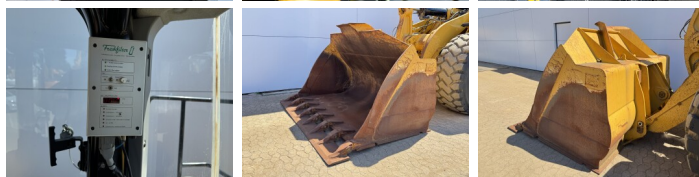

Caterpillar

Caterpillar 966MXE

BOSS

MACHINERY

€ 57.500excl.

Ano **2015**
Número de referência **BM007633**
Horas **10.182**

Algemeen

Tipo 966MXE
Localização Veldhoven, Netherlands
Certificaat CE + EPA

Available at Boss Machinery! This Caterpillar 966MXE Wheel Loader from 2015 has an engine power of 250 kW and counts 10182 operational hours. The total weight of this Caterpillar 966MXE is 24000 kg and the dimensions are 9.37 x 3.10 x 3.58. Furthermore, this 966MXE is equipped with Electrical Mirrors, Bluetooth, Radio, Climate Control, Airco, Heated Seat, Camera, Lubrificação central. The Caterpillar Wheel Loader also has a CE + EPA marking. Do you want more information or do you want to try the Caterpillar 966MXE at our yard? Please let us know.

Descrição

Maten / Gewichten

Dimensões C*L*A 9.37 x 3.10 x 3.58
Peso 24000

Technische informatie

German Machine
Configurações de drive 4x4

Motor informatie

Marca do motor Caterpillar
Modelo de motor C9.3
Cilindros 6
Turbo
Capacidade em kW 250

Banden / Rupsen

30% 20% 26.5R25