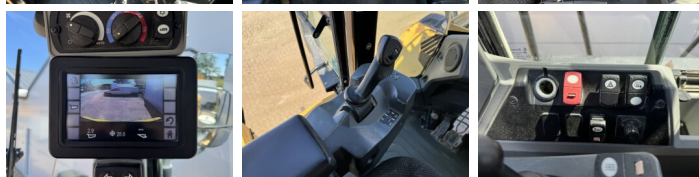

Caterpillar

Caterpillar 966MXE

BOSS

MACHINERY

€ 57.500excl.

Ano **2015**
Número de referência **BM007633**
Horas **10.182**

Algemeen

Tipo 966MXE
Localização Veldhoven, Netherlands
Certificaat CE + EPA

Available at Boss Machinery! This Caterpillar 966MXE Wheel Loader from 2015 has an engine power of 250 kW and counts 10182 operational hours. The total weight of this Caterpillar 966MXE is 24000 kg and the dimensions are 9.37 x 3.10 x 3.58. Furthermore, this 966MXE is equipped with Electrical Mirrors, Bluetooth, Radio, Climate Control, Airco, Heated Seat, Camera, Lubrificação central. The Caterpillar Wheel Loader also has a CE + EPA marking. Do you want more information or do you want to try the Caterpillar 966MXE at our yard? Please let us know.

Descrição

Maten / Gewichten

Dimensões C*L*A 9.37 x 3.10 x 3.58
Peso 24000

Technische informatie

German Machine
Configurações de drive 4x4

Motor informatie

Marca do motor Caterpillar
Modelo de motor C9.3
Cilindros 6
Turbo
Capacidade em kW 250

Banden / Rupsen

30% 20% 26.5R25