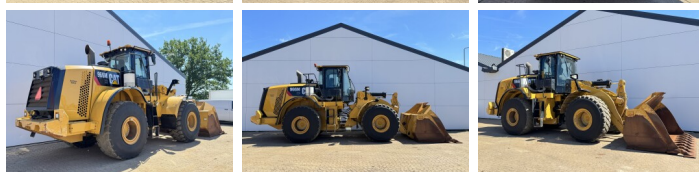

Caterpillar

Caterpillar 966MXE

BOSS

MACHINERY

€ 57.500excl.

Ano **2015**
Número de referência **BM007633**
Horas **10.182**

Algemeen

Tipo 966MXE
Localização Veldhoven, Netherlands
Certificaat CE + EPA

Available at Boss Machinery! This Caterpillar 966MXE Wheel Loader from 2015 has an engine power of 250 kW and counts 10182 operational hours. The total weight of this Caterpillar 966MXE is 24000 kg and the dimensions are 9.37 x 3.10 x 3.58. Furthermore, this 966MXE is equipped with Electrical Mirrors, Bluetooth, Radio, Climate Control, Airco, Heated Seat, Camera, Lubrificação central. The Caterpillar Wheel Loader also has a CE + EPA marking. Do you want more information or do you want to try the Caterpillar 966MXE at our yard? Please let us know.

Descrição

Maten / Gewichten

Dimensões C*L*A 9.37 x 3.10 x 3.58
Peso 24000

Technische informatie

German Machine
Configurações de drive 4x4

Motor informatie

Marca do motor Caterpillar
Modelo de motor C9.3
Cilindros 6
Turbo
Capacidade em kW 250

Banden / Rupsen

30% 20% 26.5R25