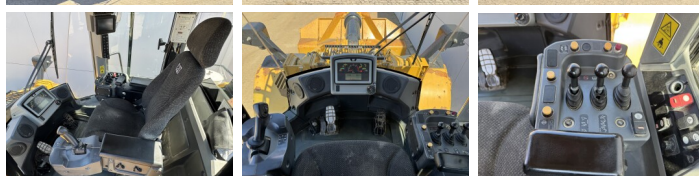

Caterpillar

Caterpillar 966MXE

BOSS

MACHINERY

€ 57.500excl.

Ano **2015**
Número de referência **BM007633**
Horas **10.182**

Algemeen

Tipo 966MXE
Localização Veldhoven, Netherlands
Certificaat CE + EPA

Available at Boss Machinery! This Caterpillar 966MXE Wheel Loader from 2015 has an engine power of 250 kW and counts 10182 operational hours. The total weight of this Caterpillar 966MXE is 24000 kg and the dimensions are 9.37 x 3.10 x 3.58. Furthermore, this 966MXE is equipped with Electrical Mirrors, Bluetooth, Radio, Climate Control, Airco, Heated Seat, Camera, Lubrificação central. The Caterpillar Wheel Loader also has a CE + EPA marking. Do you want more information or do you want to try the Caterpillar 966MXE at our yard? Please let us know.

Descrição

Maten / Gewichten

Dimensões C*L*A 9.37 x 3.10 x 3.58
Peso 24000

Technische informatie

German Machine
Configurações de drive 4x4

Motor informatie

Marca do motor Caterpillar
Modelo de motor C9.3
Cilindros 6
Turbo
Capacidade em kW 250

Banden / Rupsen

30% 20% 26.5R25