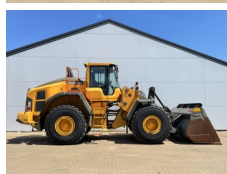

Volvo

Volvo L150H

BOSS
MACHINERY

Ano **2020**
Número de referência **BM007815**
Horas **15.452**

Algemeen

Tipo L150H
Localização Veldhoven, Netherlands
Certificaat CE

Available at Boss Machinery! This Volvo L150H Wheel Loader from 2020 has an engine power of 223 kW and counts 15452 operational hours. The total weight of this Volvo L150H is 26100 kg and the dimensions are 8.86 x 3.01 x 3.54. Furthermore, this L150H is equipped with Radio, Bluetooth, Electrical Mirrors, Airco, Climate Control, Lubrificação central. The Volvo Wheel Loader also has a CE marking. Do you want more information or do you want to try the Volvo L150H at our yard? Please let us know.

Descrição

Maten / Gewichten

Dimensões C*L*A 8.86 x 3.01 x 3.54
Peso 26100

Technische informatie

German Machine
Configurações de drive 4x4

Motor informatie

Marca do motor Volvo
Modelo de motor D13J
Cilindros 6
Turbo
Capacidade em kW 223

Banden / Rupsen

Opties

Radio
Bluetooth