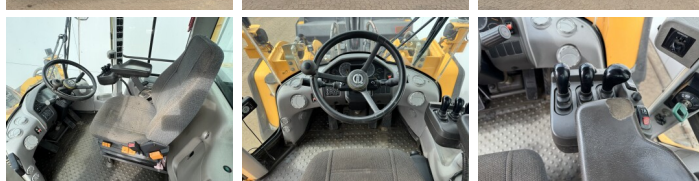

Volvo

Volvo L150H

€ 102.500excl.

Ano **2016**
Número de referência **BM007805**
Horas **11.430**

Algemeen

Tipo **L150H**
Localização **Veldhoven, Netherlands**
Certificaat **CE**

Available at Boss Machinery! This Volvo L150H Wheel Loader from 2016 has an engine power of 220 kW and counts 11430 operational hours. The total weight of this Volvo L150H is 26100 kg and the dimensions are 8.62 x 3.03 x 3.53. Furthermore, this L150H is equipped with Bluetooth, Electrical Mirrors, Airco, Climate Control, Radio, Lubrificação central. The Volvo Wheel Loader also has a CE marking. Do you want more information or do you want to try the Volvo L150H at our yard? Please let us know.

Banden / Rupsen

60% 60% **26.5R25**
40% 40% **26.5R25**

BOSS

MACHINERY

Opties

Bluetooth

Electrical Mirrors

Airco

Climate Control

Radio

Lubrificação central