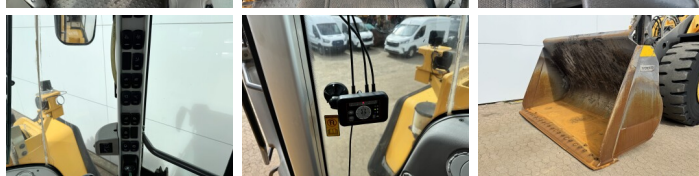

Volvo

Volvo L150H

€ 102.500excl.

Ano **2016**
Número de referência **BM007805**
Horas **11.430**

Algemeen

Tipo **L150H**
Localização **Veldhoven, Netherlands**
Certificaat **CE**

Available at Boss Machinery! This Volvo L150H Wheel Loader from 2016 has an engine power of 220 kW and counts 11430 operational hours. The total weight of this Volvo L150H is 26100 kg and the dimensions are 8.62 x 3.03 x 3.53. Furthermore, this L150H is equipped with Bluetooth, Electrical Mirrors, Airco, Climate Control, Radio, Lubrificação central. The Volvo Wheel Loader also has a CE marking. Do you want more information or do you want to try the Volvo L150H at our yard? Please let us know.

Banden / Rupsen

60% 60% **26.5R25**
40% 40% **26.5R25**

BOSS

MACHINERY

Opties

Bluetooth

Electrical Mirrors

Airco