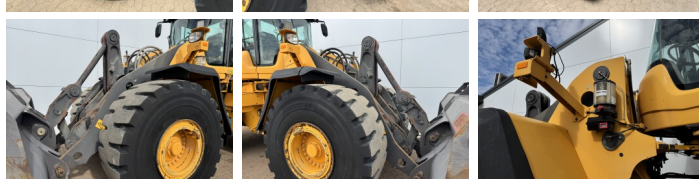

Volvo

Volvo L150H

€ 102.500excl.

Ano **2016**
Número de referência **BM007805**
Horas **11.430**

Algemeen

Tipo **L150H**
Localização **Veldhoven, Netherlands**
Certificaat **CE**

Available at Boss Machinery! This Volvo L150H Wheel Loader from 2016 has an engine power of 220 kW and counts 11430 operational hours. The total weight of this Volvo L150H is 26100 kg and the dimensions are 8.62 x 3.03 x 3.53. Furthermore, this L150H is equipped with Bluetooth, Electrical Mirrors, Airco, Climate Control, Radio, Lubrificação central. The Volvo Wheel Loader also has a CE marking. Do you want more information or do you want to try the Volvo L150H at our yard? Please let us know.

Maten / Gewichten

Dimensões C*L*A **8.62 x 3.03 x 3.53**
Peso **26100**

Technische informatie

German Machine
Configurações de drive **4x4**

Motor informatie

Marca do motor **Volvo**
Modelo de motor **D13J**
Cilindros **6**
Turbo
Capacidade em kW **220**

Banden / Rupsen

60% 60% **26.5R25**
40% 40% **26.5R25**

BOSS

MACHINERY

Opties

Bluetooth

Electrical Mirrors

Airco