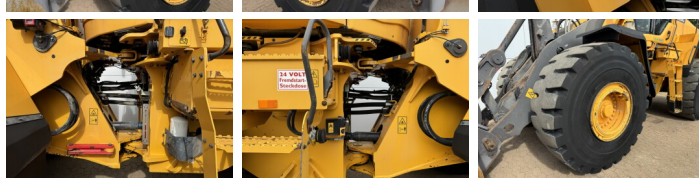

Volvo

Volvo L150H

€ 102.500excl.

Ano **2016**
Número de referência **BM007805**
Horas **11.430**

Algemeen

Tipo **L150H**
Localização **Veldhoven, Netherlands**
Certificaat **CE**

Available at Boss Machinery! This Volvo L150H Wheel Loader from 2016 has an engine power of 220 kW and counts 11430 operational hours. The total weight of this Volvo L150H is 26100 kg and the dimensions are 8.62 x 3.03 x 3.53. Furthermore, this L150H is equipped with Bluetooth, Electrical Mirrors, Airco, Climate Control, Radio, Lubrificação central. The Volvo Wheel Loader also has a CE marking. Do you want more information or do you want to try the Volvo L150H at our yard? Please let us know.

Maten / Gewichten

Dimensões C*L*A **8.62 x 3.03 x 3.53**
Peso **26100**

Technische informatie

German Machine
Configurações de drive **4x4**

Motor informatie

Marca do motor **Volvo**
Modelo de motor **D13J**
Cilindros **6**
Turbo
Capacidade em kW **220**

Banden / Rupsen

60% 60% **26.5R25**
40% 40% **26.5R25**

BOSS

MACHINERY

Opties

Bluetooth

Electrical Mirrors

Airco