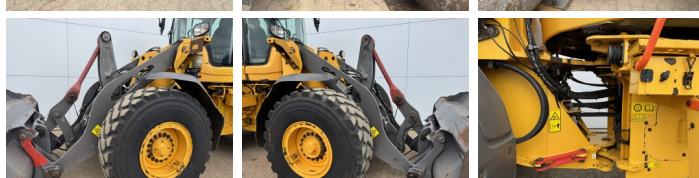

Volvo

Volvo L90H

€ 74.500excl.

Ano **2018**
Número de referência **BM007811**
Horas **14.124**

Algemeen

Tipo **L90H**
Localização **Veldhoven, Netherlands**
Certificaat **CE**

Descrição

Available at Boss Machinery! This Volvo L90H Wheel Loader from 2018 has an engine power of 120 kW and counts 14124 operational hours. The total weight of this Volvo L90H is 17000 kg and the dimensions are 7.87 x 2.75 x 3.30. Furthermore, this L90H is equipped with Camera, Heated Seat, Airco, Radio, Climate Control, Engate rápido. The Volvo Wheel Loader also has a CE marking. Do you want more information or do you want to try the Volvo L90H at our yard? Please let us know.

Maten / Gewichten

Dimensões C*L*A **7.87 x 2.75 x 3.30**
Peso **17000**

Technische informatie

German Machine
Configurações de drive **4x4**

Motor informatie

Marca do motor **Volvo**
Modelo de motor **D6J**
Cilindros **6**
Turbo
Capacidade em kW **120**

Banden / Rupsen

70% 70% **20.5R25**
70% 70% **20.5R25**

BOSS

MACHINERY

Opties

Camera

Heated Seat

Airco

Radio

Climate Control

Engate rápido