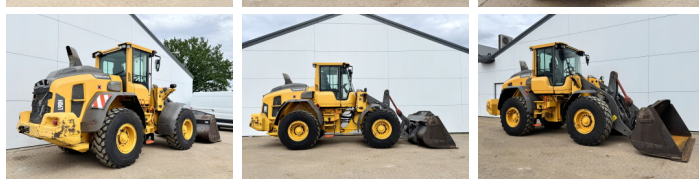

Volvo

Volvo L90H

€ 74.500excl.

Ano **2018**
Número de referência **BM007811**
Horas **14.124**

Algemeen

Tipo **L90H**
Localização **Veldhoven, Netherlands**
Certificaat **CE**

Descrição

Available at Boss Machinery! This Volvo L90H Wheel Loader from 2018 has an engine power of 120 kW and counts 14124 operational hours. The total weight of this Volvo L90H is 17000 kg and the dimensions are 7.87 x 2.75 x 3.30. Furthermore, this L90H is equipped with Camera, Heated Seat, Airco, Radio, Climate Control, Engate rápido. The Volvo Wheel Loader also has a CE marking. Do you want more information or do you want to try the Volvo L90H at our yard? Please let us know.

Maten / Gewichten

Dimensões C*L*A **7.87 x 2.75 x 3.30**
Peso **17000**

Technische informatie

German Machine
Configurações de drive **4x4**

Motor informatie

Marca do motor **Volvo**
Modelo de motor **D6J**
Cilindros **6**
Turbo
Capacidade em kW **120**

Banden / Rupsen

70% 70% **20.5R25**
70% 70% **20.5R25**

BOSS

MACHINERY

Opties

Camera

Heated Seat

Airco

Radio

Climate Control

Engate rápido