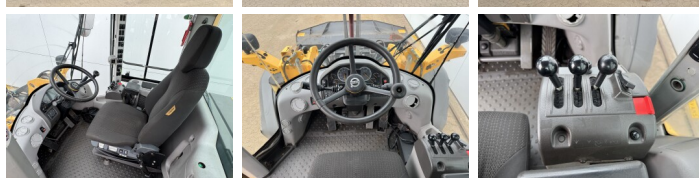

Volvo

Volvo L90H

€ 74.500excl.

Ano **2018**
Número de referência **BM007811**
Horas **14.124**

Algemeen

Tipo **L90H**
Localização **Veldhoven, Netherlands**
Certificaat **CE**

Descrição

Available at Boss Machinery! This Volvo L90H Wheel Loader from 2018 has an engine power of 120 kW and counts 14124 operational hours. The total weight of this Volvo L90H is 17000 kg and the dimensions are 7.87 x 2.75 x 3.30. Furthermore, this L90H is equipped with Camera, Heated Seat, Airco, Radio, Climate Control, Engate rápido. The Volvo Wheel Loader also has a CE marking. Do you want more information or do you want to try the Volvo L90H at our yard? Please let us know.

Maten / Gewichten

Dimensões C*L*A **7.87 x 2.75 x 3.30**
Peso **17000**

Technische informatie

German Machine
Configurações de drive **4x4**

Motor informatie

Marca do motor **Volvo**
Modelo de motor **D6J**
Cilindros **6**
Turbo
Capacidade em kW **120**

Banden / Rupsen

70% 70% **20.5R25**
70% 70% **20.5R25**

BOSS

MACHINERY

Opties

Camera

Heated Seat

Airco

Radio

Climate Control

Engate rápido