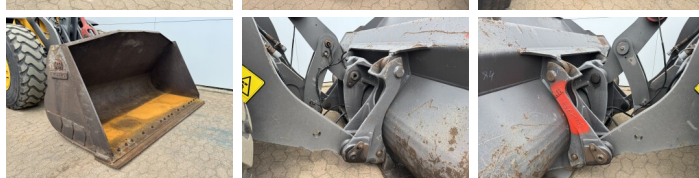

Volvo

Volvo L90H

€ 74.500excl.

Ano **2018**
Número de referência **BM007811**
Horas **14.124**

Algemeen

Tipo **L90H**
Localização **Veldhoven, Netherlands**
Certificaat **CE**

Descrição

Available at Boss Machinery! This Volvo L90H Wheel Loader from 2018 has an engine power of 120 kW and counts 14124 operational hours. The total weight of this Volvo L90H is 17000 kg and the dimensions are 7.87 x 2.75 x 3.30. Furthermore, this L90H is equipped with Camera, Heated Seat, Airco, Radio, Climate Control, Engate rápido. The Volvo Wheel Loader also has a CE marking. Do you want more information or do you want to try the Volvo L90H at our yard? Please let us know.

Maten / Gewichten

Dimensões C*L*A **7.87 x 2.75 x 3.30**
Peso **17000**

Technische informatie

German Machine
Configurações de drive **4x4**

Motor informatie

Marca do motor **Volvo**
Modelo de motor **D6J**
Cilindros **6**
Turbo
Capacidade em kW **120**

Banden / Rupsen

70% 70% **20.5R25**
70% 70% **20.5R25**

BOSS

MACHINERY

Opties

Camera

Heated Seat

Airco

Radio

Climate Control

Engate rápido