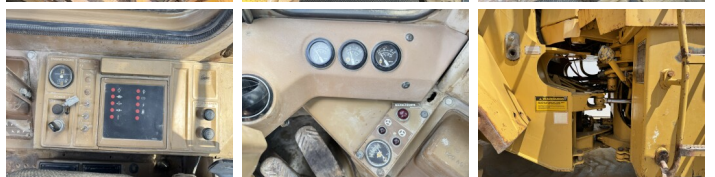

Caterpillar

Caterpillar 950E

BOSS
MACHINERY

€ 59.500excl.

Ano **1988**
Número de referência **BM007435**
Horas **15.667**

Algemeen

Tipo **950E**
Localização **Veldhoven, Netherlands**
Certificaac **CE**

Descrição

Available at Boss Machinery! This Caterpillar 950E Wheel Loader from 1988 has an engine power of 119 kW and counts 15667 operational hours. The total weight of this Caterpillar 950E is 15570 kg and the dimensions are 7.96 x 2.75 x 3.49. Furthermore, this 950E is equipped with Engate rápido, Radio. The Caterpillar Wheel Loader also has a CE marking. Do you want more information or do you want to try the Caterpillar 950E at our yard? Please let us know.

Maten / Gewichten

Peso **15570**
Dimensões C*L*A **7.96 x 2.75 x 3.49**

Technische informatie

German Machine
Configurações de drive **4x4**

Motor informatie

Marca do motor **Caterpillar**
Modelo de motor **3304DI**
Cilindros **4**
Turbo
Capacidade em kW **119**

Banden / Rupsen

40% 30% **20.5R25**
20% 20% **20.5R25**