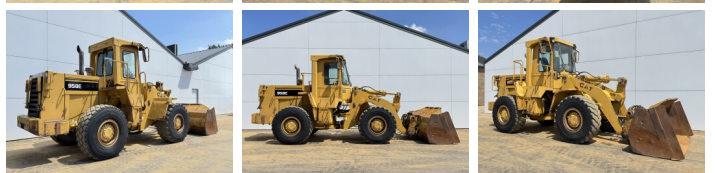

Caterpillar

Caterpillar 950E

BOSS
MACHINERY

€ 59.500excl.

Ano **1988**
Número de referência **BM007435**
Horas **15.667**

Algemeen

Tipo **950E**
Localização **Veldhoven, Netherlands**
Certificaac **CE**

Descrição

Available at Boss Machinery! This Caterpillar 950E Wheel Loader from 1988 has an engine power of 119 kW and counts 15667 operational hours. The total weight of this Caterpillar 950E is 15570 kg and the dimensions are 7.96 x 2.75 x 3.49. Furthermore, this 950E is equipped with Engate rápido, Radio. The Caterpillar Wheel Loader also has a CE marking. Do you want more information or do you want to try the Caterpillar 950E at our yard? Please let us know.

Maten / Gewichten

Peso **15570**
Dimensões C*L*A **7.96 x 2.75 x 3.49**

Technische informatie

German Machine
Configurações de drive **4x4**

Motor informatie

Marca do motor **Caterpillar**
Modelo de motor **3304DI**
Cilindros **4**
Turbo
Capacidade em kW **119**

Banden / Rupsen

40% 30% **20.5R25**
20% 20% **20.5R25**