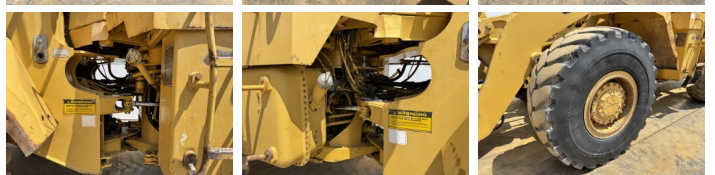

Available at Boss Machinery! This Caterpillar 950E Wheel Loader from 1988 has an engine power of 119 kW and counts 15667 operational hours. The total weight of this Caterpillar 950E is 15570 kg and the dimensions are 7.96 x 2.75 x 3.49. Furthermore, this 950E is equipped with Engate rápido, Radio. The Caterpillar Wheel Loader also has a CE marking. Do you want more information or do you want to try the Caterpillar 950E at our yard? Please let us know.

Banden / Rupsen

40% 30% **20.5R25**
20% 20% **20.5R25**

Opties

Engate rápido

Radio