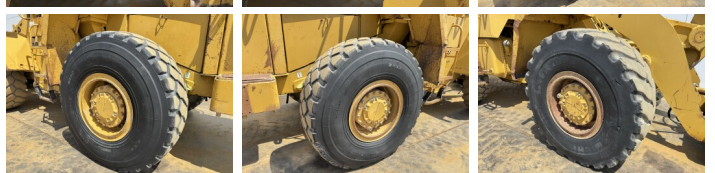

Available at Boss Machinery! This Caterpillar 950E Wheel Loader from 1988 has an engine power of 119 kW and counts 15667 operational hours. The total weight of this Caterpillar 950E is 15570 kg and the dimensions are 7.96 x 2.75 x 3.49. Furthermore, this 950E is equipped with Engate rápido, Radio. The Caterpillar Wheel Loader also has a CE marking. Do you want more information or do you want to try the Caterpillar 950E at our yard? Please let us know.

Banden / Rupsen

40% 30% **20.5R25**
20% 20% **20.5R25**

Opties

Engate rápido

Radio