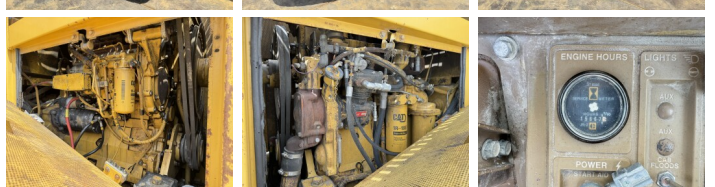

Caterpillar

Caterpillar 950E

BOSS
MACHINERY

€ 59.500excl.

Ano **1988**
Número de referência **BM007435**
Horas **15.667**

Algemeen

Tipo **950E**
Localização **Veldhoven, Netherlands**
Certificaac **CE**

Descrição

Available at Boss Machinery! This Caterpillar 950E Wheel Loader from 1988 has an engine power of 119 kW and counts 15667 operational hours. The total weight of this Caterpillar 950E is 15570 kg and the dimensions are 7.96 x 2.75 x 3.49. Furthermore, this 950E is equipped with Engate rápido, Radio. The Caterpillar Wheel Loader also has a CE marking. Do you want more information or do you want to try the Caterpillar 950E at our yard? Please let us know.

Maten / Gewichten

Peso **15570**
Dimensões C*L*A **7.96 x 2.75 x 3.49**

Technische informatie

German Machine
Configurações de drive **4x4**

Motor informatie

Marca do motor **Caterpillar**
Modelo de motor **3304DI**
Cilindros **4**
Turbo
Capacidade em kW **119**

Banden / Rupsen

40% 30% **20.5R25**
20% 20% **20.5R25**