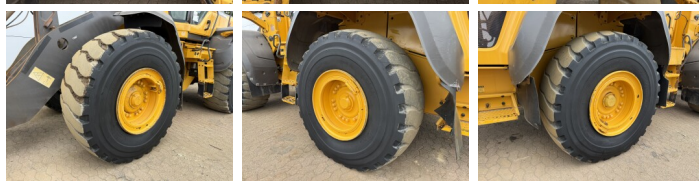

Available at Boss Machinery! This Volvo L110H Wheel Loader from 2015 has an engine power of 190 kW and counts 17731 operational hours. The total weight of this Volvo L110H is 20700 kg and the dimensions are 8.55 x 2.81 x 3.34. Furthermore, this L110H is equipped with Airco, Radio, Camera, Heated Seat, Bluetooth, Climate Control, Lubrificação central. The Volvo Wheel Loader also has a CE marking. Do you want more information or do you want to try the Volvo L110H at our yard? Please let us know.

Maten / Gewichten

Peso **20700**
Dimensões C*L*A **8.55 x 2.81 x 3.34**

Technische informatie

Configurações de drive **4x4**

Motor informatie

Marca do motor **Volvo**
Modelo de motor **D8J**
Cilindros **6**
Turbo
Capacidade em kW **190**

Banden / Rupsen

Opties

Airco

Radio

Camera

Heated Seat

Bluetooth

Climate Control