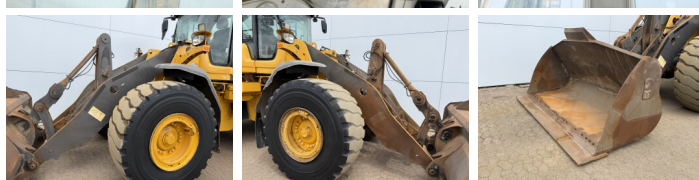

Available at Boss Machinery! This Volvo L110H Wheel Loader from 2015 has an engine power of 190 kW and counts 17731 operational hours. The total weight of this Volvo L110H is 20700 kg and the dimensions are 8.55 x 2.81 x 3.34. Furthermore, this L110H is equipped with Airco, Radio, Camera, Heated Seat, Bluetooth, Climate Control, Lubrificação central. The Volvo Wheel Loader also has a CE marking. Do you want more information or do you want to try the Volvo L110H at our yard? Please let us know.

Maten / Gewichten

Peso **20700**
Dimensões C*L*A **8.55 x 2.81 x 3.34**

Technische informatie

Configurações de drive **4x4**

Motor informatie

Marca do motor **Volvo**
Modelo de motor **D8J**
Cilindros **6**
Turbo
Capacidade em kW **190**

Banden / Rupsen

Opties

Airco

Radio

Camera

Heated Seat

Bluetooth

Climate Control