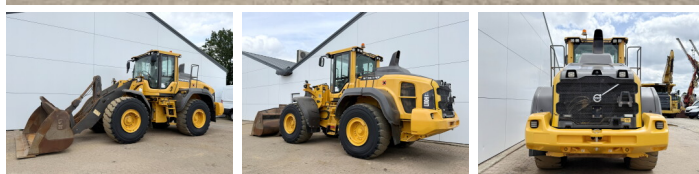

Volvo

Volvo L110H

BOSS
MACHINERY

€ 59.500excl.

Ano **2015**
Número de referência **BM007514**
Horas **17.731**

Algemeen

Tipo **L110H**
Localização **Veldhoven, Netherlands**
Certificaac **CE**

Descrição

Available at Boss Machinery! This Volvo L110H Wheel Loader from 2015 has an engine power of 190 kW and counts 17731 operational hours. The total weight of this Volvo L110H is 20700 kg and the dimensions are 8.55 x 2.81 x 3.34. Furthermore, this L110H is equipped with Airco, Radio, Camera, Heated Seat, Bluetooth, Climate Control, Lubrificação central. The Volvo Wheel Loader also has a CE marking. Do you want more information or do you want to try the Volvo L110H at our yard? Please let us know.

Maten / Gewichten

Peso **20700**
Dimensões C*L*A **8.55 x 2.81 x 3.34**

Technische informatie

Configurações de drive **4x4**

Motor informatie

Marca do motor **Volvo**
Modelo de motor **D8J**
Cilindros **6**
Turbo
Capacidade em kW **190**

Banden / Rupsen

Opties

Airco

Radio

Camera

Heated Seat

Bluetooth

Climate Control