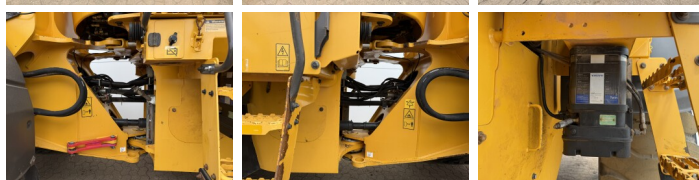

Available at Boss Machinery! This Volvo L110H Wheel Loader from 2015 has an engine power of 190 kW and counts 17731 operational hours. The total weight of this Volvo L110H is 20700 kg and the dimensions are 8.55 x 2.81 x 3.34. Furthermore, this L110H is equipped with Airco, Radio, Camera, Heated Seat, Bluetooth, Climate Control, Lubrificação central. The Volvo Wheel Loader also has a CE marking. Do you want more information or do you want to try the Volvo L110H at our yard? Please let us know.

Banden / Rupsen

Opties

Airco

Radio

Camera

Heated Seat

Bluetooth

Climate Control