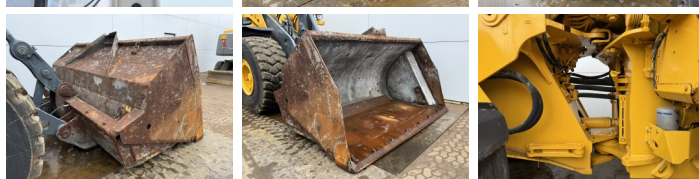

Volvo

Volvo L150H

BOSS
MACHINERY

€ 92.500excl.

Ano **2015**
Número de referência **BM007767**
Horas **10.395**

Algemeen

Tipo L150H
Localização Veldhoven, Netherlands
Certificaat CE

Available at Boss Machinery! This Volvo L150H Wheel Loader from 2015 has an engine power of 220 kW and counts 10395 operational hours. The total weight of this Volvo L150H is 26100 kg and the dimensions are 9.09 x 3.23 x 3.59. Furthermore, this L150H is equipped with 3rd Function , Climate Control, Airco, Radio, Camera, Electrical Mirrors, Bluetooth. The Volvo Wheel Loader also has a CE marking. Do you want more information or do you want to try the Volvo L150H at our yard? Please let us know.

Descrição

Maten / Gewichten

Dimensões C*L*A 9.09 x 3.23 x 3.59
Peso 26100

Technische informatie

Configurações de drive 4x4

Motor informatie

Marca do motor Volvo
Modelo de motor D13J
Cilindros 6
Turbo
Capacidade em kW 220

Banden / Rupsen

50% 50% 26.5R25
50% 50% 26.5R25