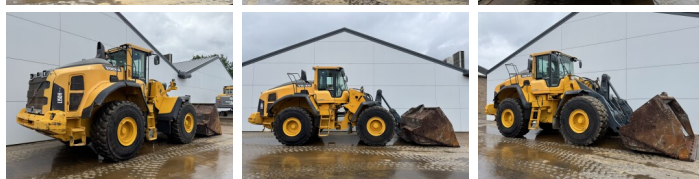

Volvo

Volvo L150H

BOSS
MACHINERY

€ 92.500excl.

Ano **2015**
Número de referência **BM007767**
Horas **10.395**

Algemeen

Tipo L150H
Localização Veldhoven, Netherlands
Certificaat CE

Available at Boss Machinery! This Volvo L150H Wheel Loader from 2015 has an engine power of 220 kW and counts 10395 operational hours. The total weight of this Volvo L150H is 26100 kg and the dimensions are 9.09 x 3.23 x 3.59. Furthermore, this L150H is equipped with 3rd Function , Climate Control, Airco, Radio, Camera, Electrical Mirrors, Bluetooth. The Volvo Wheel Loader also has a CE marking. Do you want more information or do you want to try the Volvo L150H at our yard? Please let us know.

Descrição

Maten / Gewichten

Dimensões C*L*A 9.09 x 3.23 x 3.59
Peso 26100

Technische informatie

Configurações de drive 4x4

Motor informatie

Marca do motor Volvo
Modelo de motor D13J
Cilindros 6
Turbo
Capacidade em kW 220

Banden / Rupsen

50% 50% 26.5R25
50% 50% 26.5R25