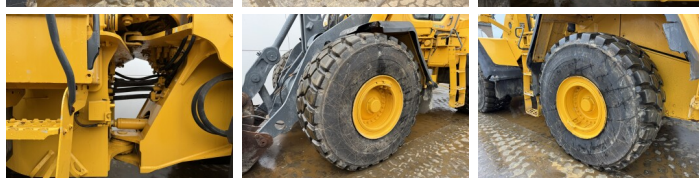

Volvo

Volvo L150H

BOSS
MACHINERY

€ 92.500excl.

Ano **2015**
Número de referência **BM007767**
Horas **10.395**

Algemeen

Tipo L150H
Localização Veldhoven, Netherlands
Certificaat CE

Available at Boss Machinery! This Volvo L150H Wheel Loader from 2015 has an engine power of 220 kW and counts 10395 operational hours. The total weight of this Volvo L150H is 26100 kg and the dimensions are 9.09 x 3.23 x 3.59. Furthermore, this L150H is equipped with 3rd Function , Climate Control, Airco, Radio, Camera, Electrical Mirrors, Bluetooth. The Volvo Wheel Loader also has a CE marking. Do you want more information or do you want to try the Volvo L150H at our yard? Please let us know.

Descrição

Maten / Gewichten

Dimensões C*L*A 9.09 x 3.23 x 3.59
Peso 26100

Technische informatie

Configurações de drive 4x4

Motor informatie

Marca do motor Volvo
Modelo de motor D13J
Cilindros 6
Turbo
Capacidade em kW 220

Banden / Rupsen

50% 50% 26.5R25
50% 50% 26.5R25