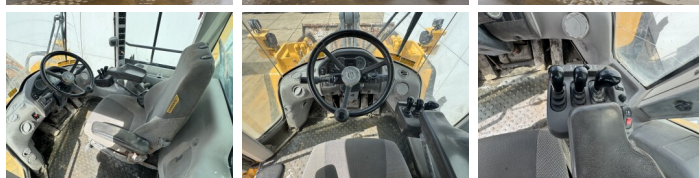

Volvo

Volvo L150H

BOSS
MACHINERY

€ 92.500excl.

Ano **2015**
Número de referência **BM007767**
Horas **10.395**

Algemeen

Tipo L150H
Localização Veldhoven, Netherlands
Certificaat CE

Available at Boss Machinery! This Volvo L150H Wheel Loader from 2015 has an engine power of 220 kW and counts 10395 operational hours. The total weight of this Volvo L150H is 26100 kg and the dimensions are 9.09 x 3.23 x 3.59. Furthermore, this L150H is equipped with 3rd Function , Climate Control, Airco, Radio, Camera, Electrical Mirrors, Bluetooth. The Volvo Wheel Loader also has a CE marking. Do you want more information or do you want to try the Volvo L150H at our yard? Please let us know.

Descrição

Maten / Gewichten

Dimensões C*L*A 9.09 x 3.23 x 3.59
Peso 26100

Technische informatie

Configurações de drive 4x4

Motor informatie

Marca do motor Volvo
Modelo de motor D13J
Cilindros 6
Turbo
Capacidade em kW 220

Banden / Rupsen

50% 50% 26.5R25
50% 50% 26.5R25