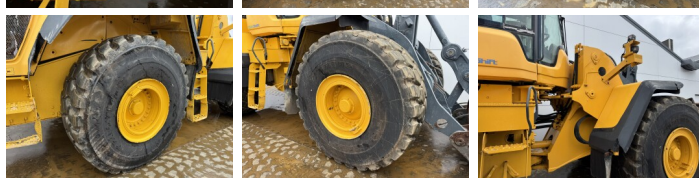

Volvo

Volvo L150H

BOSS
MACHINERY

€ 92.500excl.

Ano **2015**
Número de referência **BM007767**
Horas **10.395**

Algemeen

Tipo L150H
Localização Veldhoven, Netherlands
Certificaat CE

Available at Boss Machinery! This Volvo L150H Wheel Loader from 2015 has an engine power of 220 kW and counts 10395 operational hours. The total weight of this Volvo L150H is 26100 kg and the dimensions are 9.09 x 3.23 x 3.59. Furthermore, this L150H is equipped with 3rd Function , Climate Control, Airco, Radio, Camera, Electrical Mirrors, Bluetooth. The Volvo Wheel Loader also has a CE marking. Do you want more information or do you want to try the Volvo L150H at our yard? Please let us know.

Descrição

Maten / Gewichten

Dimensões C*L*A 9.09 x 3.23 x 3.59
Peso 26100

Technische informatie

Configurações de drive 4x4

Motor informatie

Marca do motor Volvo
Modelo de motor D13J
Cilindros 6
Turbo
Capacidade em kW 220

Banden / Rupsen

50% 50% 26.5R25
50% 50% 26.5R25