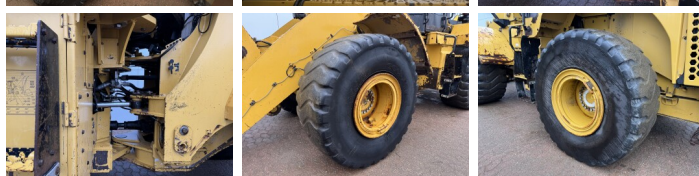

Caterpillar

Caterpillar 950K

BOSS
MACHINERY

€ 45.000excl.

Ano **2013**
Número de referência **BM007779**
Horas **12.385**

Algemeen

Tipo **950K**
Localização **Veldhoven, Netherlands**
Certificaat **CE + EPA**
Descrição **Available at Boss Machinery! This Caterpillar 950K Wheel Loader from 2013 has an engine power of 172 kW and counts 12385 operational hours. The total weight of this Caterpillar 950K is 19800 kg and the dimensions are 8.68 x 2.95 x 3.44. Furthermore, this 950K is equipped with Bluetooth, Radio, Climate Control, Airco, Heated Seat, Camera, Electrical Mirrors, Lubrificação central. The Caterpillar Wheel Loader also has a CE + EPA marking. Do you want more information or do you want to try the Caterpillar 950K at our yard? Please let us know.**

Maten / Gewichten

Dimensões C*L*A **8.68 x 2.95 x 3.44**
Peso **19800**

Technische informatie

German Machine
Configurações de drive **4x4**

Motor informatie

Marca do motor **Caterpillar**
Modelo de motor **C7.1**
Cilindros **6**
Turbo
Capacidade em kW **172**

Banden / Rupsen

10% 10% **23.5R25**

10% 10%

23.5R25

Opties

Bluetooth

Radio

Climate Control

Airco

Heated Seat

Camera

Electrical Mirrors

Lubrificação central