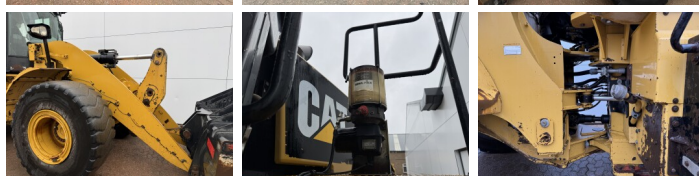

Caterpillar

Caterpillar 950K

BOSS
MACHINERY

€ 45.000excl.

Ano **2013**
Número de referência **BM007779**
Horas **12.385**

Algemeen

Tipo **950K**
Localização **Veldhoven, Netherlands**
Certificaat **CE + EPA**
Descrição **Available at Boss Machinery! This Caterpillar 950K Wheel Loader from 2013 has an engine power of 172 kW and counts 12385 operational hours. The total weight of this Caterpillar 950K is 19800 kg and the dimensions are 8.68 x 2.95 x 3.44. Furthermore, this 950K is equipped with Bluetooth, Radio, Climate Control, Airco, Heated Seat, Camera, Electrical Mirrors, Lubrificação central. The Caterpillar Wheel Loader also has a CE + EPA marking. Do you want more information or do you want to try the Caterpillar 950K at our yard? Please let us know.**

Maten / Gewichten

Dimensões C*L*A **8.68 x 2.95 x 3.44**
Peso **19800**

Technische informatie

German Machine
Configurações de drive **4x4**

Motor informatie

Marca do motor **Caterpillar**
Modelo de motor **C7.1**
Cilindros **6**
Turbo
Capacidade em kW **172**

Banden / Rupsen

10% 10% **23.5R25**

10% 10%

23.5R25

Opties

Bluetooth

Radio

Climate Control