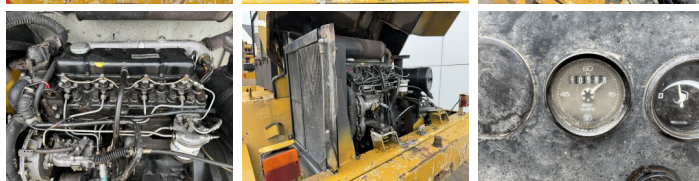

Caterpillar

Caterpillar Zeppelin ZL10B

BOSS

MACHINERY

€ 14.000excl.

Ano **1992**
Número de referência **BM007444**
Horas **10.566**

Algemeen

Tipo Zeppelin ZL10B
Localização Veldhoven, Netherlands
Available at Boss Machinery! This Caterpillar Zeppelin ZL10B Wheel Loader from 1992 has an engine power of 47 kW and counts 10566 operational hours. The total weight of this Caterpillar Zeppelin ZL10B is 6300 kg and the dimensions are 6.11 x 2.10 x 2.85. Furthermore, this Zeppelin ZL10B is equipped with Engate rápido. Do you want more information or do you want to try the Caterpillar Zeppelin ZL10B at our yard? Please let us know.

Descrição

Maten / Gewichten

Dimensões C*L*A 6.11 x 2.10 x 2.85
Peso 6300

Technische informatie

Configurações de drive 4x4

Motor informatie

Marca do motor Perkins
Cilindros 4
Turbo
Capacidade em kW 47

Banden / Rupsen

25% 25% 425/75R20
25% 25% 425/75R20