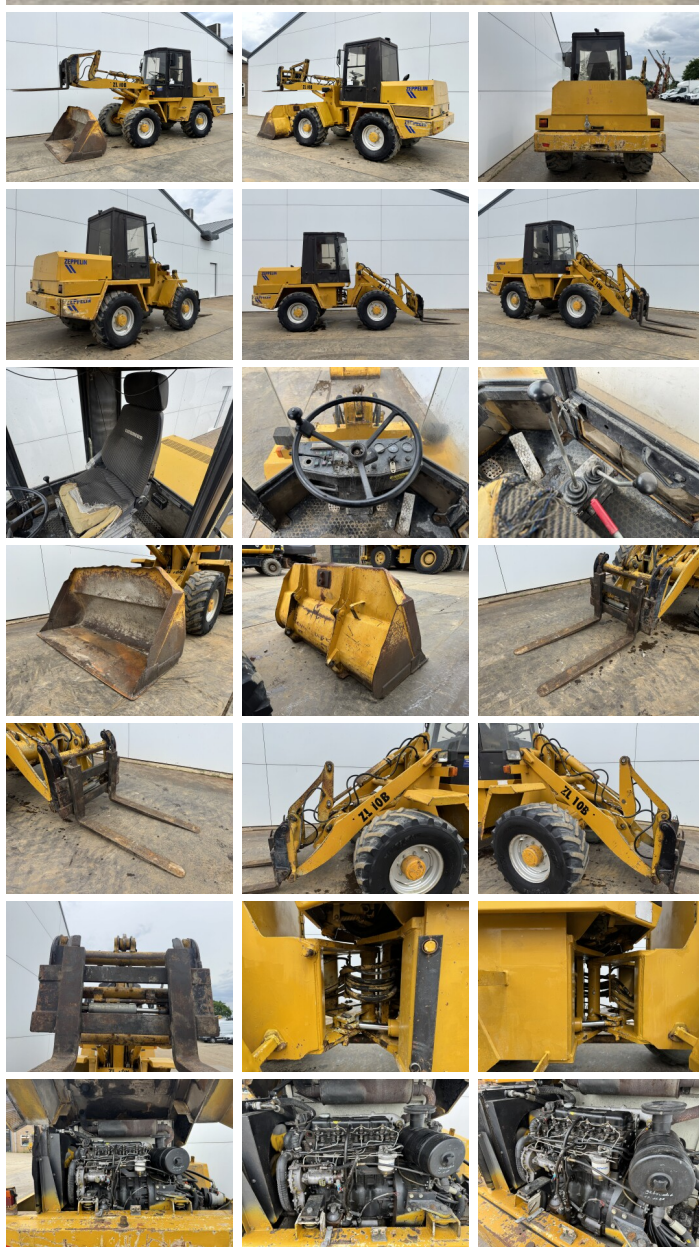

Caterpillar

Caterpillar Zeppelin ZL10B

BOSS

MACHINERY

€ 14.000excl.

Ano **1992**
Número de referência **BM007444**
Horas **10.566**

Algemeen

Tipo Zeppelin ZL10B
Localização Veldhoven, Netherlands
Available at Boss Machinery! This Caterpillar Zeppelin ZL10B Wheel Loader from 1992 has an engine power of 47 kW and counts 10566 operational hours. The total weight of this Caterpillar Zeppelin ZL10B is 6300 kg and the dimensions are 6.11 x 2.10 x 2.85. Furthermore, this Zeppelin ZL10B is equipped with Engate rápido. Do you want more information or do you want to try the Caterpillar Zeppelin ZL10B at our yard? Please let us know.

Descrição

Maten / Gewichten

Dimensões C*L*A 6.11 x 2.10 x 2.85
Peso 6300

Technische informatie

Configurações de drive 4x4

Motor informatie

Marca do motor Perkins
Cilindros 4
Turbo
Capacidade em kW 47

Banden / Rupsen

25% 25% 425/75R20
25% 25% 425/75R20

Opties

Engate rápido