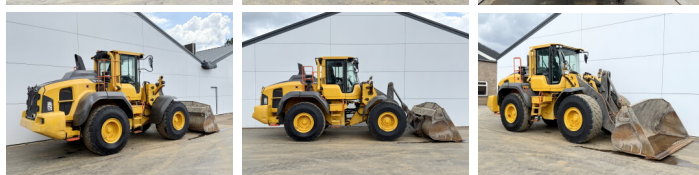

Volvo

Volvo L120H

BOSS
MACHINERY

€ 69.500excl.

Ano **2018**
Número de referência **BM007178**
Horas **13.185**

Algemeen

Tipo **L120H**
Localização **Veldhoven, Netherlands**
Certificaac **CE**

Descrição

Available at Boss Machinery! This Volvo L120H Wheel Loader from 2018 has an engine power of 203 kW and counts 13185 operational hours. The total weight of this Volvo L120H is 21600 kg and the dimensions are 8.22 x 3.00 x 3.66. Furthermore, this L120H is equipped with Engate rápido, Climate Control, Airco, Heated Seat, Camera, Radio, Electrical Mirrors, Bluetooth. The Volvo Wheel Loader also has a CE marking. Do you want more information or do you want to try the Volvo L120H at our yard? Please let us know.

Maten / Gewichten

Dimensões C*L*A **8.22 x 3.00 x 3.66**
Peso **21600**

Technische informatie

Configurações de drive **4x4**

Motor informatie

Marca do motor **Volvo**
Modelo de motor **D8J**
Cilindros **6**
Turbo
Capacidade em kW **203**

Banden / Rupsen

30% 30% **23.5R25**
30% 30% **23.5R25**