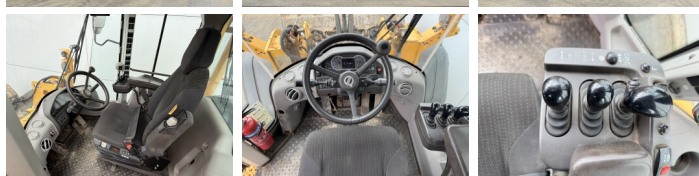

Volvo

Volvo L120H

BOSS
MACHINERY

€ 69.500excl.

Ano **2018**
Número de referência **BM007178**
Horas **13.185**

Algemeen

Tipo **L120H**
Localização **Veldhoven, Netherlands**
Certificaac **CE**

Descrição

Available at Boss Machinery! This Volvo L120H Wheel Loader from 2018 has an engine power of 203 kW and counts 13185 operational hours. The total weight of this Volvo L120H is 21600 kg and the dimensions are 8.22 x 3.00 x 3.66. Furthermore, this L120H is equipped with Engate rápido, Climate Control, Airco, Heated Seat, Camera, Radio, Electrical Mirrors, Bluetooth. The Volvo Wheel Loader also has a CE marking. Do you want more information or do you want to try the Volvo L120H at our yard? Please let us know.

Maten / Gewichten

Dimensões C*L*A **8.22 x 3.00 x 3.66**
Peso **21600**

Technische informatie

Configurações de drive **4x4**

Motor informatie

Marca do motor **Volvo**
Modelo de motor **D8J**
Cilindros **6**
Turbo
Capacidade em kW **203**

Banden / Rupsen

30% 30% **23.5R25**
30% 30% **23.5R25**