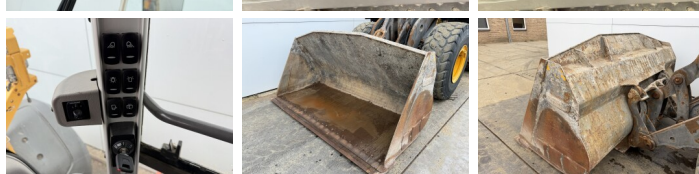

Volvo

Volvo L120H

BOSS
MACHINERY

€ 69.500excl.

Ano **2018**
Número de referência **BM007178**
Horas **13.185**

Algemeen

Tipo **L120H**
Localização **Veldhoven, Netherlands**
Certificaac **CE**

Descrição

Available at Boss Machinery! This Volvo L120H Wheel Loader from 2018 has an engine power of 203 kW and counts 13185 operational hours. The total weight of this Volvo L120H is 21600 kg and the dimensions are 8.22 x 3.00 x 3.66. Furthermore, this L120H is equipped with Engate rápido, Climate Control, Airco, Heated Seat, Camera, Radio, Electrical Mirrors, Bluetooth. The Volvo Wheel Loader also has a CE marking. Do you want more information or do you want to try the Volvo L120H at our yard? Please let us know.

Maten / Gewichten

Dimensões C*L*A **8.22 x 3.00 x 3.66**
Peso **21600**

Technische informatie

Configurações de drive **4x4**

Motor informatie

Marca do motor **Volvo**
Modelo de motor **D8J**
Cilindros **6**
Turbo
Capacidade em kW **203**

Banden / Rupsen

30% 30% **23.5R25**
30% 30% **23.5R25**