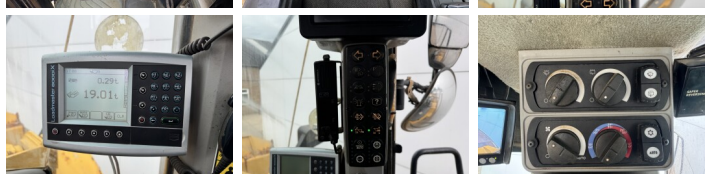

Caterpillar

Caterpillar 972M

BOSS
MACHINERY

€ 46.500excl.

Ano **2015**
Número de referência **BM007483**
Horas **26.952**

Algemeen

Tipo **972M**
Localização **Veldhoven, Netherlands**
Certificaat **CE**

Descrição

Available at Boss Machinery! This Caterpillar 972M Wheel Loader from 2015 has an engine power of 247 kW and counts 26952 operational hours. The total weight of this Caterpillar 972M is 24800 kg and the dimensions are 9.83 x 3.21 x 3.68. Furthermore, this 972M is equipped with Radio, Airco, Climate Control, Camera. The Caterpillar Wheel Loader also has a CE marking. Do you want more information or do you want to try the Caterpillar 972M at our yard? Please let us know.

Maten / Gewichten

Dimensões C*L*A **9.83 x 3.21 x 3.68**
Peso **24800**

Technische informatie

Configurações de drive **4x4**

Motor informatie

Marca do motor **Caterpillar**
Modelo de motor **C9.3**
Cilindros **6**
Turbo
Capacidade em kW **247**

Banden / Rupsen

45% 45% **26.5R25**
45% 45% **26.5R25**

Opties

Radio
Airco
Climate Control
Camera