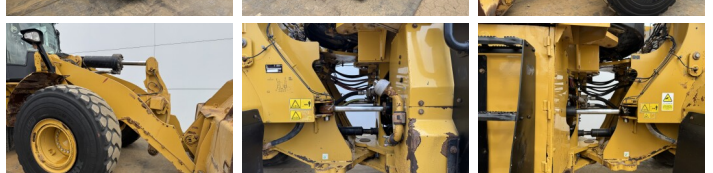

Caterpillar

Caterpillar 972M

BOSS
MACHINERY

€ 46.500excl.

Ano **2015**
Número de referência **BM007483**
Horas **26.952**

Algemeen

Tipo **972M**
Localização **Veldhoven, Netherlands**
Certificaat **CE**

Descrição

Available at Boss Machinery! This Caterpillar 972M Wheel Loader from 2015 has an engine power of 247 kW and counts 26952 operational hours. The total weight of this Caterpillar 972M is 24800 kg and the dimensions are 9.83 x 3.21 x 3.68. Furthermore, this 972M is equipped with Radio, Airco, Climate Control, Camera. The Caterpillar Wheel Loader also has a CE marking. Do you want more information or do you want to try the Caterpillar 972M at our yard? Please let us know.

Maten / Gewichten

Dimensões C*L*A **9.83 x 3.21 x 3.68**
Peso **24800**

Technische informatie

Configurações de drive **4x4**

Motor informatie

Marca do motor **Caterpillar**
Modelo de motor **C9.3**
Cilindros **6**
Turbo
Capacidade em kW **247**

Banden / Rupsen

45% 45% **26.5R25**
45% 45% **26.5R25**

Opties

Radio
Airco
Climate Control
Camera