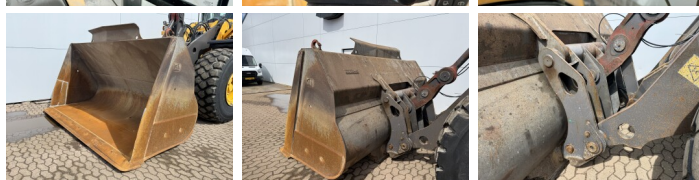

Volvo

Volvo L180G

BOSS
MACHINERY

€ 72.500excl.

Ano **2012**
Número de referência **BM007735**
Horas **15.952**

Algemeen

Tipo **L180G**
Localização **Veldhoven, Netherlands**
Certificaat **CE**

Available at Boss Machinery! This Volvo L180G Wheel Loader from 2012 has an engine power of 245 kW and counts 15952 operational hours. The total weight of this Volvo L180G is 29700 kg and the dimensions are 9.03 x 3.41 x 3.53. Furthermore, this L180G is equipped with Camera, Radio, Electrical Mirrors, Heated Mirrors, Bluetooth, Engate rápido, Climate Control, Airco, Heated Seat, Lubrificação central. The Volvo Wheel Loader also has a CE marking. Do you want more information or do you want to try the Volvo L180G at our yard? Please let us know.

Descrição

Maten / Gewichten

Dimensões C*L*A **9.03 x 3.41 x 3.53**
Peso **29700**

Technische informatie

German Machine
Configurações de drive **4x4**

Motor informatie

Marca do motor **Volvo**
Modelo de motor **D13H**
Cilindros **6**
Turbo
Capacidade em kW **245**

Banden / Rupsen

20% 20% **26.5R25**

20% 20%

26.5R25

Opties

Camera

Radio

Electrical Mirrors

Heated Mirrors

Bluetooth

Engate rápido

Climate Control

Airco

Heated Seat

Lubrificação central