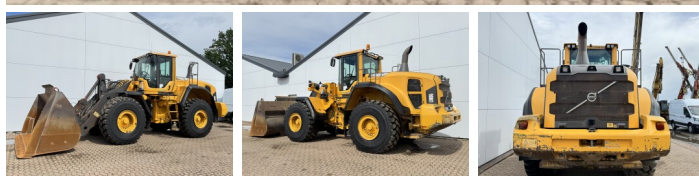

Volvo

Volvo L180G

BOSS
MACHINERY

€ 72.500excl.

Ano **2012**
Número de referência **BM007735**
Horas **15.952**

Algemeen

Tipo **L180G**
Localização **Veldhoven, Netherlands**
Certificaat **CE**

Available at Boss Machinery! This Volvo L180G Wheel Loader from 2012 has an engine power of 245 kW and counts 15952 operational hours. The total weight of this Volvo L180G is 29700 kg and the dimensions are 9.03 x 3.41 x 3.53. Furthermore, this L180G is equipped with Camera, Radio, Electrical Mirrors, Heated Mirrors, Bluetooth, Engate rápido, Climate Control, Airco, Heated Seat, Lubrificação central. The Volvo Wheel Loader also has a CE marking. Do you want more information or do you want to try the Volvo L180G at our yard? Please let us know.

Descrição

Maten / Gewichten

Dimensões C*L*A **9.03 x 3.41 x 3.53**
Peso **29700**

Technische informatie

German Machine
Configurações de drive **4x4**

Motor informatie

Marca do motor **Volvo**
Modelo de motor **D13H**
Cilindros **6**
Turbo
Capacidade em kW **245**