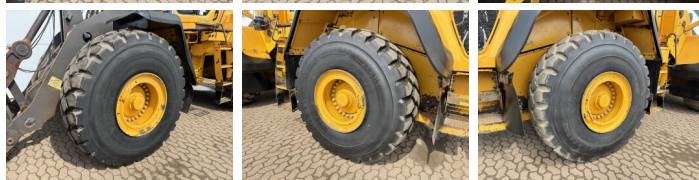

Volvo

Volvo L180G

BOSS
MACHINERY

€ 72.500excl.

Ano **2012**
Número de referência **BM007735**
Horas **15.952**

Algemeen

Tipo **L180G**
Localização **Veldhoven, Netherlands**
Certificaat **CE**

Available at Boss Machinery! This Volvo L180G Wheel Loader from 2012 has an engine power of 245 kW and counts 15952 operational hours. The total weight of this Volvo L180G is 29700 kg and the dimensions are 9.03 x 3.41 x 3.53. Furthermore, this L180G is equipped with Camera, Radio, Electrical Mirrors, Heated Mirrors, Bluetooth, Engate rápido, Climate Control, Airco, Heated Seat, Lubrificação central. The Volvo Wheel Loader also has a CE marking. Do you want more information or do you want to try the Volvo L180G at our yard? Please let us know.

Descrição

Maten / Gewichten

Dimensões C*L*A **9.03 x 3.41 x 3.53**
Peso **29700**

Technische informatie

German Machine
Configurações de drive **4x4**

Motor informatie

Marca do motor **Volvo**
Modelo de motor **D13H**
Cilindros **6**
Turbo
Capacidade em kW **245**

Banden / Rupsen

20% 20% **26.5R25**

20% 20%

26.5R25

Opties

Camera

Radio

Electrical Mirrors