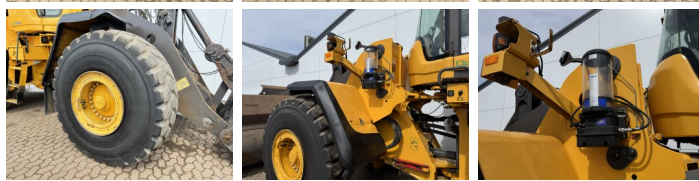

Volvo

Volvo L180G

BOSS
MACHINERY

€ 72.500excl.

Ano **2012**
Número de referência **BM007735**
Horas **15.952**

Algemeen

Tipo **L180G**
Localização **Veldhoven, Netherlands**
Certificaat **CE**

Available at Boss Machinery! This Volvo L180G Wheel Loader from 2012 has an engine power of 245 kW and counts 15952 operational hours. The total weight of this Volvo L180G is 29700 kg and the dimensions are 9.03 x 3.41 x 3.53. Furthermore, this L180G is equipped with Camera, Radio, Electrical Mirrors, Heated Mirrors, Bluetooth, Engate rápido, Climate Control, Airco, Heated Seat, Lubrificação central. The Volvo Wheel Loader also has a CE marking. Do you want more information or do you want to try the Volvo L180G at our yard? Please let us know.

Descrição

Maten / Gewichten

Dimensões C*L*A **9.03 x 3.41 x 3.53**
Peso **29700**

Technische informatie

German Machine
Configurações de drive **4x4**

Motor informatie

Marca do motor **Volvo**
Modelo de motor **D13H**
Cilindros **6**
Turbo
Capacidade em kW **245**

Banden / Rupsen

20% 20% **26.5R25**

20% 20%

26.5R25

Opties

Camera

Radio

Electrical Mirrors