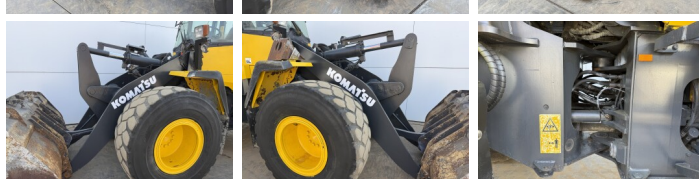

Komatsu

Komatsu WA200PZ-6

BOSS
MACHINERY

€ 24.500excl.

Ano **2010**
Número de referência **BC000319**
Horas **8.964**

Algemeen

Tipo WA200PZ-6
Localização Veldhoven, Netherlands
Certificaat CE

Descrição Available at Boss Machinery! This Komatsu WA200PZ-6 Wheel Loader from 2010 has an engine power of 95 kW and counts 8964 operational hours. The total weight of this Komatsu WA200PZ-6 is 12600 kg and the dimensions are 7.15 x 2.53 x 3.20. Furthermore, this WA200PZ-6 is equipped with Radio, Airco, Climate Control, Bluetooth, Lubrificação central. The Komatsu Wheel Loader also has a CE marking. Do you want more information or do you want to try the Komatsu WA200PZ-6 at our yard? Please let us know.

Maten / Gewichten

Dimensões C*L*A 7.15 x 2.53 x 3.20
Peso 12600

Technische informatie

Configurações de drive 4x4

Motor informatie

Marca do motor Komatsu
Modelo de motor SAA4D107E-1
Cilindros 4
Turbo
Capacidade em kW 95

Banden / Rupsen

10% 10% 20.5R25
10% 10% 20.5R25

Opties

Radio

Airco

Climate Control

Bluetooth

Lubrificação central