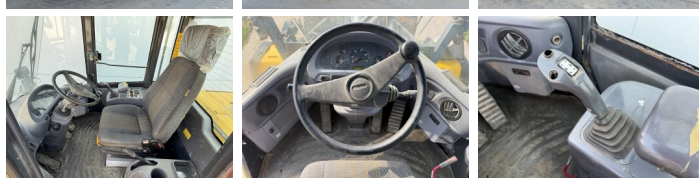

Komatsu

Komatsu WA200PZ-6

BOSS
MACHINERY

€ 24.500excl.

Ano **2010**
Número de referência **BC000319**
Horas **8.964**

Algemeen

Tipo WA200PZ-6
Localização Veldhoven, Netherlands
Certificaat CE

Descrição Available at Boss Machinery! This Komatsu WA200PZ-6 Wheel Loader from 2010 has an engine power of 95 kW and counts 8964 operational hours. The total weight of this Komatsu WA200PZ-6 is 12600 kg and the dimensions are 7.15 x 2.53 x 3.20. Furthermore, this WA200PZ-6 is equipped with Radio, Airco, Climate Control, Bluetooth, Lubrificação central. The Komatsu Wheel Loader also has a CE marking. Do you want more information or do you want to try the Komatsu WA200PZ-6 at our yard? Please let us know.

Maten / Gewichten

Dimensões C*L*A 7.15 x 2.53 x 3.20
Peso 12600

Technische informatie

Configurações de drive 4x4

Motor informatie

Marca do motor Komatsu
Modelo de motor SAA4D107E-1
Cilindros 4
Turbo
Capacidade em kW 95

Banden / Rupsen

10% 10% 20.5R25
10% 10% 20.5R25

Opties

Radio

Airco

Climate Control

Bluetooth

Lubrificação central