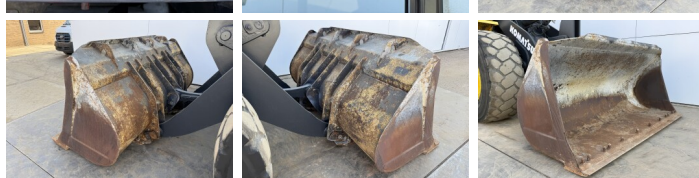

Komatsu

Komatsu WA200PZ-6

BOSS
MACHINERY

€ 24.500excl.

Ano **2010**
Número de referência **BC000319**
Horas **8.964**

Algemeen

Tipo WA200PZ-6
Localização Veldhoven, Netherlands
Certificaat CE

Descrição Available at Boss Machinery! This Komatsu WA200PZ-6 Wheel Loader from 2010 has an engine power of 95 kW and counts 8964 operational hours. The total weight of this Komatsu WA200PZ-6 is 12600 kg and the dimensions are 7.15 x 2.53 x 3.20. Furthermore, this WA200PZ-6 is equipped with Radio, Airco, Climate Control, Bluetooth, Lubrificação central. The Komatsu Wheel Loader also has a CE marking. Do you want more information or do you want to try the Komatsu WA200PZ-6 at our yard? Please let us know.

Maten / Gewichten

Dimensões C*L*A 7.15 x 2.53 x 3.20
Peso 12600

Technische informatie

Configurações de drive 4x4

Motor informatie

Marca do motor Komatsu
Modelo de motor SAA4D107E-1
Cilindros 4
Turbo
Capacidade em kW 95

Banden / Rupsen

10% 10% 20.5R25
10% 10% 20.5R25

Opties

Radio

Airco

Climate Control

Bluetooth

Lubrificação central