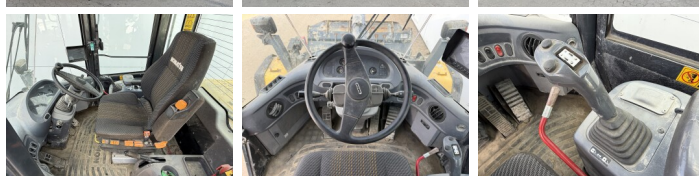

Komatsu

Komatsu WA200PZ-6

BOSS
MACHINERY

€ 32.500excl.

Ano **2014**
Número de referência **BC000321**
Horas **5.604**

Algemeen

Tipo **WA200PZ-6**
Localização **Veldhoven, Netherlands**
Certificaat **CE**

Descrição **Available at Boss Machinery! This Komatsu WA200PZ-6 Wheel Loader from 2014 has an engine power of 95 kW and counts 5604 operational hours. The total weight of this Komatsu WA200PZ-6 is 12600 kg and the dimensions are 7.15 x 2.53 x 3.20. Furthermore, this WA200PZ-6 is equipped with Bluetooth, Radio, Airco, Climate Control, Lubrificação central. The Komatsu Wheel Loader also has a CE marking. Do you want more information or do you want to try the Komatsu WA200PZ-6 at our yard? Please let us know.**

Banden / Rupsen

30% 30% **20.5R25**
20% 20% **20.5R25**

Opties

Bluetooth

Radio

Airco

Climate Control

Lubrificação central