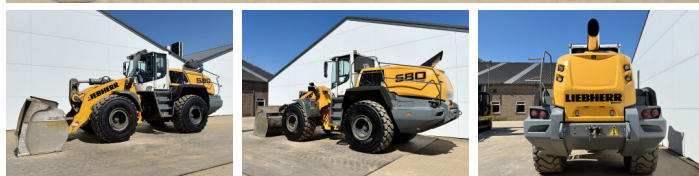

Liebherr

Liebherr L580

€ 59.500excl.

Ano **2016**
Número de referência **BM007636**
Horas **14.067**

Algemeen

Tipo **L580**
Localização **Veldhoven, Netherlands**
Certificaac **CE**

Descrição

Available at Boss Machinery! This Liebherr L580 Wheel Loader from 2016 has an engine power of 230 kW and counts 14067 operational hours. The total weight of this Liebherr L580 is 31000 kg and the dimensions are 9.28 x 3.17 x 3.57. Furthermore, this L580 is equipped with Camera, Radio, Bluetooth, Heated Seat, Airco. The Liebherr Wheel Loader also has a CE marking. Do you want more information or do you want to try the Liebherr L580 at our yard? Please let us know.

Maten / Gewichten

Peso **31000**
Dimensões C*L*A **9.28 x 3.17 x 3.57**

Technische informatie

German Machine
Configurações de drive **4x4**

Motor informatie

Marca do motor **Liebherr**
Modelo de motor **D936 A7**
Cilindros **6**
Turbo
Capacidade em kW **230**

Banden / Rupsen

30% 30% **26.5R25**
30% 30% **26.5R25**

BOSS

MACHINERY