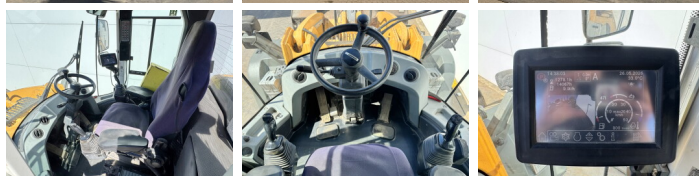

Liebherr

Liebherr L580

€ 59.500excl.

Ano **2016**
Número de referência **BM007636**
Horas **14.067**

Algemeen

Tipo **L580**
Localização **Veldhoven, Netherlands**
Certificaac **CE**

Descrição

Available at Boss Machinery! This Liebherr L580 Wheel Loader from 2016 has an engine power of 230 kW and counts 14067 operational hours. The total weight of this Liebherr L580 is 31000 kg and the dimensions are 9.28 x 3.17 x 3.57. Furthermore, this L580 is equipped with Camera, Radio, Bluetooth, Heated Seat, Airco. The Liebherr Wheel Loader also has a CE marking. Do you want more information or do you want to try the Liebherr L580 at our yard? Please let us know.

Maten / Gewichten

Peso **31000**
Dimensões C*L*A **9.28 x 3.17 x 3.57**

Technische informatie

German Machine
Configurações de drive **4x4**

Motor informatie

Marca do motor **Liebherr**
Modelo de motor **D936 A7**
Cilindros **6**
Turbo
Capacidade em kW **230**

Banden / Rupsen

30% 30% **26.5R25**
30% 30% **26.5R25**

BOSS

MACHINERY