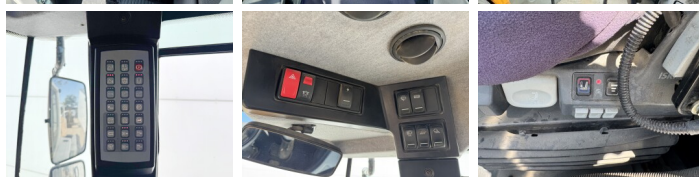

Liebherr

Liebherr L580

€ 59.500excl.

Ano **2016**
Número de referência **BM007636**
Horas **14.067**

Algemeen

Tipo **L580**
Localização **Veldhoven, Netherlands**
Certificaac **CE**

Descrição

Available at Boss Machinery! This Liebherr L580 Wheel Loader from 2016 has an engine power of 230 kW and counts 14067 operational hours. The total weight of this Liebherr L580 is 31000 kg and the dimensions are 9.28 x 3.17 x 3.57. Furthermore, this L580 is equipped with Camera, Radio, Bluetooth, Heated Seat, Airco. The Liebherr Wheel Loader also has a CE marking. Do you want more information or do you want to try the Liebherr L580 at our yard? Please let us know.

Maten / Gewichten

Peso **31000**
Dimensões C*L*A **9.28 x 3.17 x 3.57**

Technische informatie

German Machine
Configurações de drive **4x4**

Motor informatie

Marca do motor **Liebherr**
Modelo de motor **D936 A7**
Cilindros **6**
Turbo
Capacidade em kW **230**

Banden / Rupsen

30% 30% **26.5R25**
30% 30% **26.5R25**

BOSS

MACHINERY