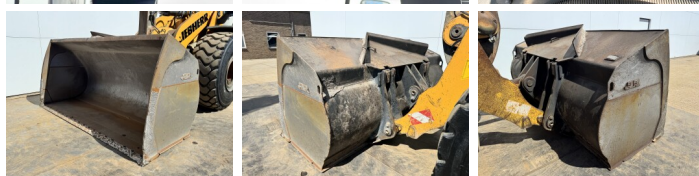

Liebherr

Liebherr L580

€ 59.500excl.

Ano **2016**
Número de referência **BM007636**
Horas **14.067**

Algemeen

Tipo **L580**
Localização **Veldhoven, Netherlands**
Certificaac **CE**

Descrição

Available at Boss Machinery! This Liebherr L580 Wheel Loader from 2016 has an engine power of 230 kW and counts 14067 operational hours. The total weight of this Liebherr L580 is 31000 kg and the dimensions are 9.28 x 3.17 x 3.57. Furthermore, this L580 is equipped with Camera, Radio, Bluetooth, Heated Seat, Airco. The Liebherr Wheel Loader also has a CE marking. Do you want more information or do you want to try the Liebherr L580 at our yard? Please let us know.

Maten / Gewichten

Peso **31000**
Dimensões C*L*A **9.28 x 3.17 x 3.57**

Technische informatie

German Machine
Configurações de drive **4x4**

Motor informatie

Marca do motor **Liebherr**
Modelo de motor **D936 A7**
Cilindros **6**
Turbo
Capacidade em kW **230**

Banden / Rupsen

30% 30% **26.5R25**
30% 30% **26.5R25**

BOSS

MACHINERY