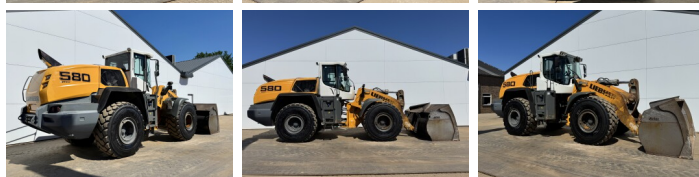

Liebherr

Liebherr L580

€ 59.500excl.

Ano **2016**
Número de referência **BM007636**
Horas **14.067**

Algemeen

Tipo **L580**
Localização **Veldhoven, Netherlands**
Certificaac **CE**

Descrição

Available at Boss Machinery! This Liebherr L580 Wheel Loader from 2016 has an engine power of 230 kW and counts 14067 operational hours. The total weight of this Liebherr L580 is 31000 kg and the dimensions are 9.28 x 3.17 x 3.57. Furthermore, this L580 is equipped with Camera, Radio, Bluetooth, Heated Seat, Airco. The Liebherr Wheel Loader also has a CE marking. Do you want more information or do you want to try the Liebherr L580 at our yard? Please let us know.

Maten / Gewichten

Peso **31000**
Dimensões C*L*A **9.28 x 3.17 x 3.57**

Technische informatie

German Machine
Configurações de drive **4x4**

Motor informatie

Marca do motor **Liebherr**
Modelo de motor **D936 A7**
Cilindros **6**
Turbo
Capacidade em kW **230**

Banden / Rupsen

30% 30% **26.5R25**
30% 30% **26.5R25**

BOSS

MACHINERY