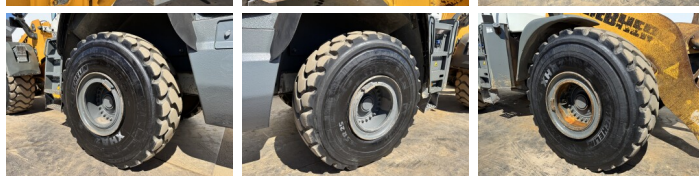

Liebherr

Liebherr L580

€ 59.500excl.

Ano **2016**
Número de referência **BM007636**
Horas **14.067**

Algemeen

Tipo **L580**
Localização **Veldhoven, Netherlands**
Certificaac **CE**

Descrição

Available at Boss Machinery! This Liebherr L580 Wheel Loader from 2016 has an engine power of 230 kW and counts 14067 operational hours. The total weight of this Liebherr L580 is 31000 kg and the dimensions are 9.28 x 3.17 x 3.57. Furthermore, this L580 is equipped with Camera, Radio, Bluetooth, Heated Seat, Airco. The Liebherr Wheel Loader also has a CE marking. Do you want more information or do you want to try the Liebherr L580 at our yard? Please let us know.

Maten / Gewichten

Peso **31000**
Dimensões C*L*A **9.28 x 3.17 x 3.57**

Technische informatie

German Machine
Configurações de drive **4x4**

Motor informatie

Marca do motor **Liebherr**
Modelo de motor **D936 A7**
Cilindros **6**
Turbo
Capacidade em kW **230**

Banden / Rupsen

30% 30% **26.5R25**
30% 30% **26.5R25**

BOSS

MACHINERY