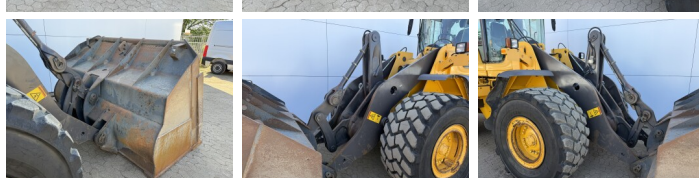

Volvo

Volvo L120F

BOSS
MACHINERY

Ano **2009**
Número de referência **BM007474**
Horas **12.439**

Algemeen

Tipo L120F
Localização Veldhoven, Netherlands
Certificaat CE
Available at Boss Machinery! This Volvo L120F Wheel Loader from 2009 has an engine power of 179 kW and counts 12439 operational hours. The total weight of this Volvo L120F is 22000 kg and the dimensions are 8.15 x 2.69 x 3.31. Furthermore, this L120F is equipped with Airco, Climate Control, Camera, Radio, Lubrificação central. The Volvo Wheel Loader also has a CE marking. Do you want more information or do you want to try the Volvo L120F at our yard? Please let us know.

Descrição

Maten / Gewichten

Peso 22000
Dimensões C*L*A 8.15 x 2.69 x 3.31

Technische informatie

Configurações de drive 4x4

Motor informatie

Marca do motor Volvo
Modelo de motor D7E
Cilindros 6
Turbo
Capacidade em kW 179

Banden / Rupsen

80% 80% 650/65R25
60% 60% 650/65R25

Opties

Airco