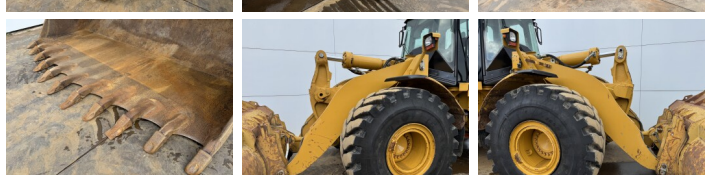

Caterpillar

Caterpillar 972H

BOSS
MACHINERY

Ano **2006**
Número de referência **BM007440**
Horas **21.315**

Algemeen

Tipo **972H**
Localização **Veldhoven, Netherlands**
Certificaat **CE**
Available at Boss Machinery! This Caterpillar 972H Wheel Loader from 2006 has an engine power of 214 kW and counts 21315 operational hours. The total weight of this Caterpillar 972H is 26100 kg and the dimensions are 9.73 x 3.26 x 3.58. Furthermore, this 972H is equipped with Bluetooth, Airco, Radio, Lubrificação central. The Caterpillar Wheel Loader also has a CE marking. Do you want more information or do you want to try the Caterpillar 972H at our yard? Please let us know.

Maten / Gewichten

Dimensões C*L*A **9.73 x 3.26 x 3.58**
Peso **26100**

Technische informatie

Configurações de drive **4x4**

Motor informatie

Marca do motor **Caterpillar**
Modelo de motor **C13**
Cilindros **6**
Turbo
Capacidade em kW **214**

Banden / Rupsen

90% 90% **26.5R25**
10% 90% **26.5R25**

Opties

Bluetooth
Airco