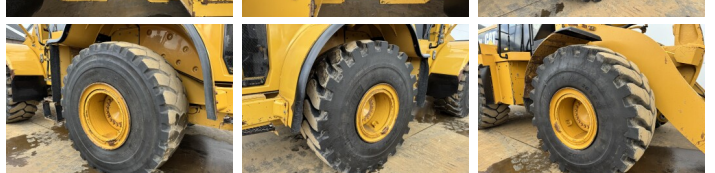

Caterpillar

Caterpillar 972H

BOSS
MACHINERY

Ano **2006**
Número de referência **BM007440**
Horas **21.315**

Algemeen

Tipo **972H**
Localização **Veldhoven, Netherlands**
Certificaat **CE**
Available at Boss Machinery! This Caterpillar 972H Wheel Loader from 2006 has an engine power of 214 kW and counts 21315 operational hours. The total weight of this Caterpillar 972H is 26100 kg and the dimensions are 9.73 x 3.26 x 3.58. Furthermore, this 972H is equipped with Bluetooth, Airco, Radio, Lubrificação central. The Caterpillar Wheel Loader also has a CE marking. Do you want more information or do you want to try the Caterpillar 972H at our yard? Please let us know.

Maten / Gewichten

Dimensões C*L*A **9.73 x 3.26 x 3.58**
Peso **26100**

Technische informatie

Configurações de drive **4x4**

Motor informatie

Marca do motor **Caterpillar**
Modelo de motor **C13**
Cilindros **6**
Turbo
Capacidade em kW **214**

Banden / Rupsen

90% 90% **26.5R25**
10% 90% **26.5R25**

Opties

Bluetooth
Airco