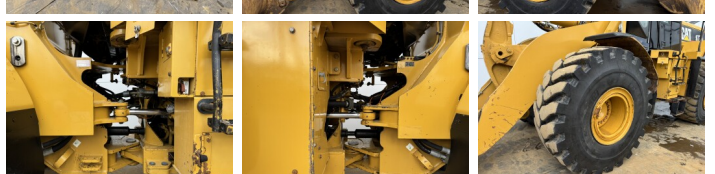

Caterpillar

Caterpillar 972H

BOSS
MACHINERY

Ano **2006**
Número de referência **BM007440**
Horas **21.315**

Algemeen

Tipo **972H**
Localização **Veldhoven, Netherlands**
Certificaat **CE**
Available at Boss Machinery! This Caterpillar 972H Wheel Loader from 2006 has an engine power of 214 kW and counts 21315 operational hours. The total weight of this Caterpillar 972H is 26100 kg and the dimensions are 9.73 x 3.26 x 3.58. Furthermore, this 972H is equipped with Bluetooth, Airco, Radio, Lubrificação central. The Caterpillar Wheel Loader also has a CE marking. Do you want more information or do you want to try the Caterpillar 972H at our yard? Please let us know.

Maten / Gewichten

Dimensões C*L*A **9.73 x 3.26 x 3.58**
Peso **26100**

Technische informatie

Configurações de drive **4x4**

Motor informatie

Marca do motor **Caterpillar**
Modelo de motor **C13**
Cilindros **6**
Turbo
Capacidade em kW **214**

Banden / Rupsen

90% 90% **26.5R25**
10% 90% **26.5R25**

Opties

Bluetooth
Airco