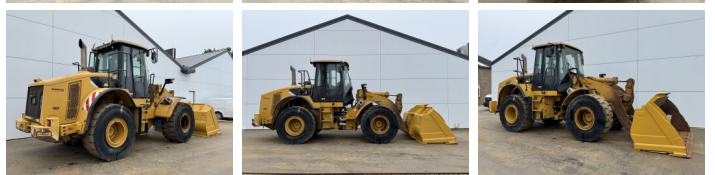

Caterpillar

Caterpillar 950H

BOSS
MACHINERY

€ 39.500excl.

Ano **2011**
Número de referência **BM007512**
Horas **20.604**

Algemeen

Tipo **950H**
Localização **Veldhoven, Netherlands**
Certificaac **CE**

Descrição

Available at Boss Machinery! This Caterpillar 950H Wheel Loader from 2011 has an engine power of 146 kW and counts 20604 operational hours. The total weight of this Caterpillar 950H is 18500 kg and the dimensions are 8.09 x 3.07 x 3.44. Furthermore, this 950H is equipped with Bluetooth, Radio, Airco, Camera, Lubrificação central. The Caterpillar Wheel Loader also has a CE marking. Do you want more information or do you want to try the Caterpillar 950H at our yard? Please let us know.

Maten / Gewichten

Dimensões C*L*A **8.09 x 3.07 x 3.44**
Peso **18500**

Technische informatie

Configurações de drive **4x4**

Motor informatie

Marca do motor **Caterpillar**
Modelo de motor **C7**
Cilindros **6**
Turbo
Capacidade em kW **146**

Banden / Rupsen

15% 15% **23.5R25**
15% 15% **23.5R25**