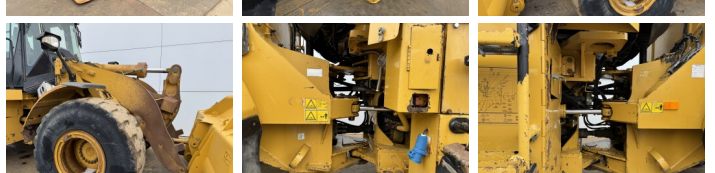

Caterpillar

Caterpillar 950H

BOSS
MACHINERY

€ 39.500excl.

Ano **2011**
Número de referência **BM007512**
Horas **20.604**

Algemeen

Tipo **950H**
Localização **Veldhoven, Netherlands**
Certificaac **CE**

Descrição

Available at Boss Machinery! This Caterpillar 950H Wheel Loader from 2011 has an engine power of 146 kW and counts 20604 operational hours. The total weight of this Caterpillar 950H is 18500 kg and the dimensions are 8.09 x 3.07 x 3.44. Furthermore, this 950H is equipped with Bluetooth, Radio, Airco, Camera, Lubrificação central. The Caterpillar Wheel Loader also has a CE marking. Do you want more information or do you want to try the Caterpillar 950H at our yard? Please let us know.

Maten / Gewichten

Dimensões C*L*A **8.09 x 3.07 x 3.44**
Peso **18500**

Technische informatie

Configurações de drive **4x4**

Motor informatie

Marca do motor **Caterpillar**
Modelo de motor **C7**
Cilindros **6**
Turbo
Capacidade em kW **146**

Banden / Rupsen

15% 15% **23.5R25**
15% 15% **23.5R25**