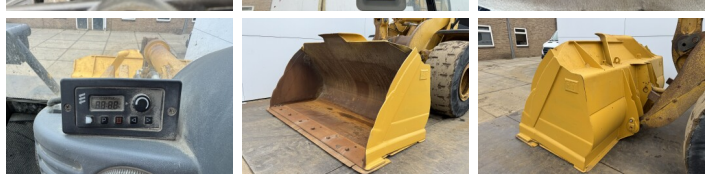

Caterpillar

Caterpillar 950H

BOSS
MACHINERY

€ 39.500excl.

Ano **2011**
Número de referência **BM007512**
Horas **20.604**

Algemeen

Tipo **950H**
Localização **Veldhoven, Netherlands**
Certificaac **CE**

Descrição

Available at Boss Machinery! This Caterpillar 950H Wheel Loader from 2011 has an engine power of 146 kW and counts 20604 operational hours. The total weight of this Caterpillar 950H is 18500 kg and the dimensions are 8.09 x 3.07 x 3.44. Furthermore, this 950H is equipped with Bluetooth, Radio, Airco, Camera, Lubrificação central. The Caterpillar Wheel Loader also has a CE marking. Do you want more information or do you want to try the Caterpillar 950H at our yard? Please let us know.

Maten / Gewichten

Dimensões C*L*A **8.09 x 3.07 x 3.44**
Peso **18500**

Technische informatie

Configurações de drive **4x4**

Motor informatie

Marca do motor **Caterpillar**
Modelo de motor **C7**
Cilindros **6**
Turbo
Capacidade em kW **146**

Banden / Rupsen

15% 15% **23.5R25**
15% 15% **23.5R25**