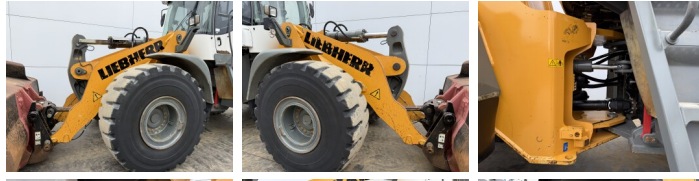

Liebherr

Liebherr L580

€ 49.500excl.

Ano **2013**
Número de referência **BM007442**
Horas **12.113**

Algemeen

Tipo **L580**
Localização **Veldhoven, Netherlands**
Certificaat **CE**

Descrição

Available at Boss Machinery! This Liebherr L580 Wheel Loader from 2013 has an engine power of 215 kW and counts 12113 operational hours. The total weight of this Liebherr L580 is 29000 kg and the dimensions are 10.10 x 3.24 x 3.58. Furthermore, this L580 is equipped with Heated Seat, Radio, Camera, Engate rápido. The Liebherr Wheel Loader also has a CE marking. Do you want more information or do you want to try the Liebherr L580 at our yard? Please let us know.

Maten / Gewichten

Dimensões C*L*A **10.10 x 3.24 x 3.58**
Peso **29000**

Technische informatie

Configurações de drive **4x4**

Motor informatie

Marca do motor **Liebherr**
Modelo de motor **D936 A7**
Cilindros **6**
Turbo
Capacidade em kW **215**

Banden / Rupsen

80% 80% **26.5R25**
80% 80% **26.5R25**

Opties

Heated Seat
Radio
Camera
Engate rápido