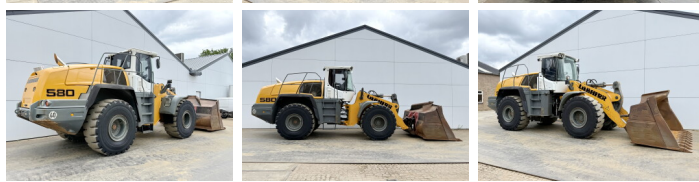

Liebherr

Liebherr L580

€ 49.500excl.

Ano **2013**
Número de referência **BM007442**
Horas **12.113**

Algemeen

Tipo **L580**
Localização **Veldhoven, Netherlands**
Certificaat **CE**

Descrição

Available at Boss Machinery! This Liebherr L580 Wheel Loader from 2013 has an engine power of 215 kW and counts 12113 operational hours. The total weight of this Liebherr L580 is 29000 kg and the dimensions are 10.10 x 3.24 x 3.58. Furthermore, this L580 is equipped with Heated Seat, Radio, Camera, Engate rápido. The Liebherr Wheel Loader also has a CE marking. Do you want more information or do you want to try the Liebherr L580 at our yard? Please let us know.

Maten / Gewichten

Dimensões C*L*A **10.10 x 3.24 x 3.58**
Peso **29000**

Technische informatie

Configurações de drive **4x4**

Motor informatie

Marca do motor **Liebherr**
Modelo de motor **D936 A7**
Cilindros **6**
Turbo
Capacidade em kW **215**

Banden / Rupsen

80% 80% **26.5R25**
80% 80% **26.5R25**

Opties

Heated Seat
Radio
Camera
Engate rápido