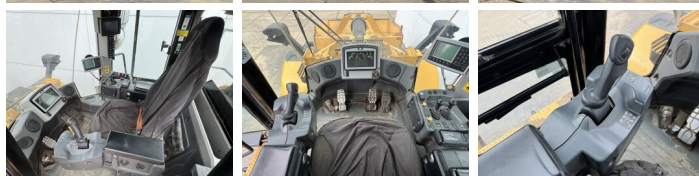

Available at Boss Machinery! This Caterpillar 972M Wheel Loader from 2015 has an engine power of 247 kW and counts 21641 operational hours. The total weight of this Caterpillar 972M is 24800 kg and the dimensions are 9.75 x 3.25 x 3.58. Furthermore, this 972M is equipped with Electrical Mirrors, Bluetooth, Radio, Climate Control, Airco, Heated Seat, Camera, Joystick steering, Lubrificação central. The Caterpillar Wheel Loader also has a CE marking. Do you want more information or do you want to try the Caterpillar 972M at our yard? Please let us know.

Banden / Rupsen

60% 60% **26.5R25**
60% 60% **26.5R25**

Opties

Electrical Mirrors

Bluetooth

Radio

Climate Control

Airco

Heated Seat

Camera

Joystick steering

Lubrificação central