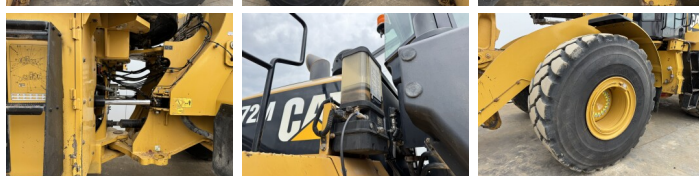

Caterpillar

Caterpillar 972M

BOSS
MACHINERY

€ 49.500excl.

Ano **2015**
Número de referência **BM007482**
Horas **21.641**

Algemeen

Tipo **972M**
Localização **Veldhoven, Netherlands**
Certificaac **CE**

Descrição

Available at Boss Machinery! This Caterpillar 972M Wheel Loader from 2015 has an engine power of 247 kW and counts 21641 operational hours. The total weight of this Caterpillar 972M is 24800 kg and the dimensions are 9.75 x 3.25 x 3.58. Furthermore, this 972M is equipped with Electrical Mirrors, Bluetooth, Radio, Climate Control, Airco, Heated Seat, Camera, Joystick steering, Lubrificação central. The Caterpillar Wheel Loader also has a CE marking. Do you want more information or do you want to try the Caterpillar 972M at our yard? Please let us know.

Maten / Gewichten

Dimensões C*L*A **9.75 x 3.25 x 3.58**
Peso **24800**

Technische informatie

Configurações de drive **4x4**

Motor informatie

Marca do motor **Caterpillar**
Modelo de motor **C9.3**
Cilindros **6**
Turbo
Capacidade em kW **247**

Banden / Rupsen

60% 60% **26.5R25**
60% 60% **26.5R25**

Opties

Electrical Mirrors

Bluetooth

Radio

Climate Control

Airco