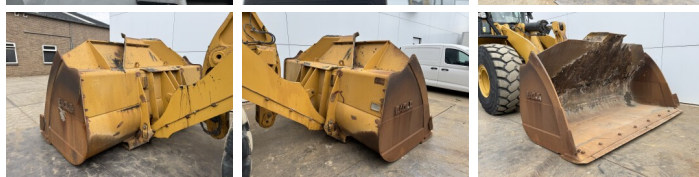

Available at Boss Machinery! This Caterpillar 972M Wheel Loader from 2015 has an engine power of 247 kW and counts 21641 operational hours. The total weight of this Caterpillar 972M is 24800 kg and the dimensions are 9.75 x 3.25 x 3.58. Furthermore, this 972M is equipped with Electrical Mirrors, Bluetooth, Radio, Climate Control, Airco, Heated Seat, Camera, Joystick steering, Lubrificação central. The Caterpillar Wheel Loader also has a CE marking. Do you want more information or do you want to try the Caterpillar 972M at our yard? Please let us know.

Maten / Gewichten

Dimensões C*L*A **9.75 x 3.25 x 3.58**
Peso **24800**

Technische informatie

Configurações de drive **4x4**

Motor informatie

Marca do motor **Caterpillar**
Modelo de motor **C9.3**
Cilindros **6**
Turbo
Capacidade em kW **247**

Banden / Rupsen

60% 60% **26.5R25**
60% 60% **26.5R25**

Opties

Electrical Mirrors

Bluetooth

Radio

Climate Control

Airco