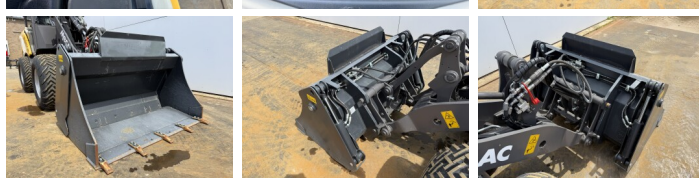

Mecalac

Mecalac MCL6

BOSS
MACHINERY

€ 39.500excl.

Ano **2023**
Número de referência **BM007521**
Horas **5**

Algemeen

Tipo **MCL6**
Localização **Veldhoven, Netherlands**
Certificaac **CE**
Descrição **Available at Boss Machinery! This Mecalac MCL6 Wheel Loader from 2023 has an engine power of 36 kW and counts 5 operational hours. The total weight of this Mecalac MCL6 is 3300 kg and the dimensions are 3.50 x 1.10 x 1.29 . Furthermore, this MCL6 is equipped with Engate rápido. The Mecalac Wheel Loader also has a CE marking. Do you want more information or do you want to try the Mecalac MCL6 at our yard? Please let us know.**

Maten / Gewichten

Dimensões C*L*A **3.50 x 1.10 x 1.29**
Peso **3300**

Technische informatie

German Machine
Configurações de drive **4x4**

Motor informatie

Marca do motor **Perkings**
Modelo de motor **TCD 1.7 L3**
Cilindros **3**
Turbo
Capacidade em kW **36**

Banden / Rupsen

100% 100% **31x15.50-15**
100% 100% **31x15.50-15**

Opties

Engate rápido