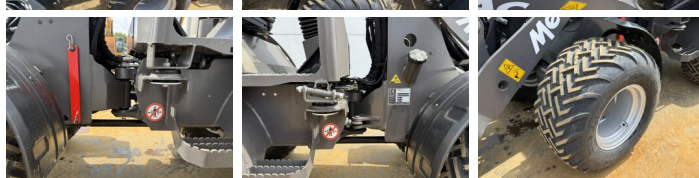

Mecalac

Mecalac MCL6

BOSS
MACHINERY

€ 39.500excl.

Ano **2023**
Número de referência **BM007521**
Horas **5**

Algemeen

Tipo **MCL6**
Localização **Veldhoven, Netherlands**
Certificaac **CE**
Descrição **Available at Boss Machinery! This Mecalac MCL6 Wheel Loader from 2023 has an engine power of 36 kW and counts 5 operational hours. The total weight of this Mecalac MCL6 is 3300 kg and the dimensions are 3.50 x 1.10 x 1.29 . Furthermore, this MCL6 is equipped with Engate rápido. The Mecalac Wheel Loader also has a CE marking. Do you want more information or do you want to try the Mecalac MCL6 at our yard? Please let us know.**

Maten / Gewichten

Dimensões C*L*A **3.50 x 1.10 x 1.29**
Peso **3300**

Technische informatie

German Machine
Configurações de drive **4x4**

Motor informatie

Marca do motor **Perkings**
Modelo de motor **TCD 1.7 L3**
Cilindros **3**
Turbo
Capacidade em kW **36**

Banden / Rupsen

100% 100% **31x15.50-15**
100% 100% **31x15.50-15**

Opties

Engate rápido