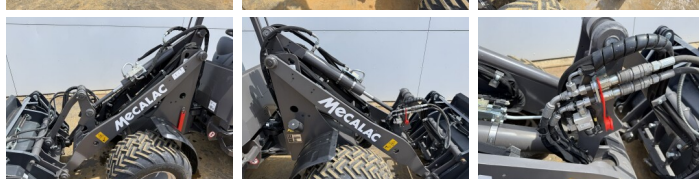

Mecalac

Mecalac MCL6

BOSS
MACHINERY

€ 39.500excl.

Ano **2023**
Número de referência **BM007521**
Horas **5**

Algemeen

Tipo **MCL6**
Localização **Veldhoven, Netherlands**
Certificaac **CE**
Descrição **Available at Boss Machinery! This Mecalac MCL6 Wheel Loader from 2023 has an engine power of 36 kW and counts 5 operational hours. The total weight of this Mecalac MCL6 is 3300 kg and the dimensions are 3.50 x 1.10 x 1.29 . Furthermore, this MCL6 is equipped with Engate rápido. The Mecalac Wheel Loader also has a CE marking. Do you want more information or do you want to try the Mecalac MCL6 at our yard? Please let us know.**

Banden / Rupsen

100% 100% **31x15.50-15**
100% 100% **31x15.50-15**

Opties

Engate rápido