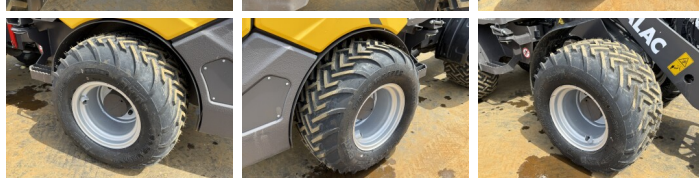

Mecalac

Mecalac MCL6

BOSS
MACHINERY

€ 39.500excl.

Ano **2023**
Número de referência **BM007521**
Horas **5**

Algemeen

Tipo **MCL6**
Localização **Veldhoven, Netherlands**
Certificaac **CE**
Descrição **Available at Boss Machinery! This Mecalac MCL6 Wheel Loader from 2023 has an engine power of 36 kW and counts 5 operational hours. The total weight of this Mecalac MCL6 is 3300 kg and the dimensions are 3.50 x 1.10 x 1.29 . Furthermore, this MCL6 is equipped with Engate rápido. The Mecalac Wheel Loader also has a CE marking. Do you want more information or do you want to try the Mecalac MCL6 at our yard? Please let us know.**

Maten / Gewichten

Dimensões C*L*A **3.50 x 1.10 x 1.29**
Peso **3300**

Technische informatie

German Machine
Configurações de drive **4x4**

Motor informatie

Marca do motor **Perkings**
Modelo de motor **TCD 1.7 L3**
Cilindros **3**
Turbo
Capacidade em kW **36**

Banden / Rupsen

100% 100% **31x15.50-15**
100% 100% **31x15.50-15**

Opties

Engate rápido