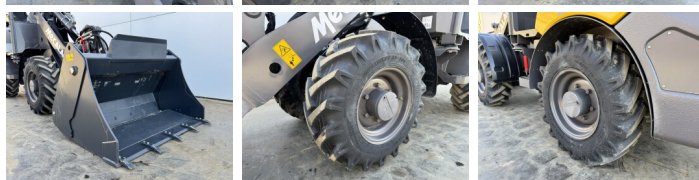

Mecalac

Mecalac MCL6

€ 39.500excl.

Ano **2023**
Número de referência **BM007521**
Horas **5**

Algemeen

Tipo **MCL6**
Localização **Veldhoven, Netherlands**
Certificaat **CE**
Descrição **Available at Boss Machinery! This Mecalac MCL6 Wheel Loader from 2023 has an engine power of 36 kW and counts 5 operational hours. The total weight of this Mecalac MCL6 is 3300 kg and the dimensions are 3.50 x 1.10 x 1.29 . Furthermore, this MCL6 is equipped with Engate rápido. The Mecalac Wheel Loader also has a CE marking. Do you want more information or do you want to try the Mecalac MCL6 at our yard? Please let us know.**

Maten / Gewichten

Dimensões C*L*A **3.50 x 1.10 x 1.29**
Peso **3300**

Technische informatie

German Machine
Configurações de drive **4x4**

Motor informatie

Marca do motor **Perkins**
Modelo de motor **TCD 1.7 L3**
Cilindros **3**
Turbo
Capacidade em kW **36**

Banden / Rupsen

100% 100% **10.0/75-16.3**
100% 100% **10.0/75-16.3**

BOSS

MACHINERY

Opties

Engate rápido