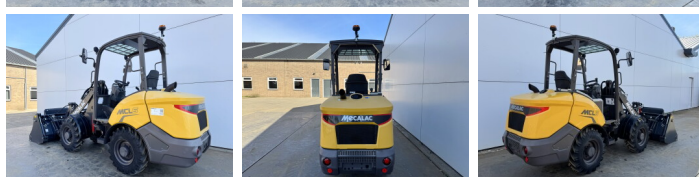

Mecalac

Mecalac MCL6

€ 39.500excl.

Ano **2023**
Número de referência **BM007521**
Horas **5**

Algemeen

Tipo **MCL6**
Localização **Veldhoven, Netherlands**
Certificaat **CE**
Descrição **Available at Boss Machinery! This Mecalac MCL6 Wheel Loader from 2023 has an engine power of 36 kW and counts 5 operational hours. The total weight of this Mecalac MCL6 is 3300 kg and the dimensions are 3.50 x 1.10 x 1.29 . Furthermore, this MCL6 is equipped with Engate rápido. The Mecalac Wheel Loader also has a CE marking. Do you want more information or do you want to try the Mecalac MCL6 at our yard? Please let us know.**

Maten / Gewichten

Dimensões C*L*A **3.50 x 1.10 x 1.29**
Peso **3300**

Technische informatie

German Machine
Configurações de drive **4x4**

Motor informatie

Marca do motor **Perkins**
Modelo de motor **TCD 1.7 L3**
Cilindros **3**
Turbo
Capacidade em kW **36**

Banden / Rupsen

100% 100% **10.0/75-16.3**
100% 100% **10.0/75-16.3**

BOSS

MACHINERY