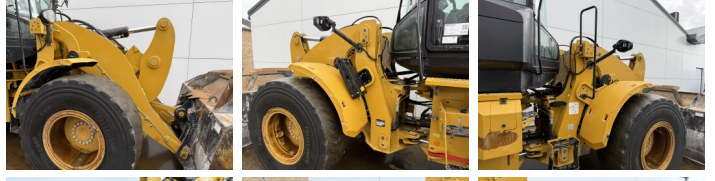

Caterpillar

Caterpillar 926M

BOSS
MACHINERY

€ 59.500excl.

Ano **2021**
Número de referência **BM007488**
Horas **7.473**

Algemeen

Tipo **926M**
Localização **Veldhoven, Netherlands**
Certificaac **CE**

Descrição

Available at Boss Machinery! This Caterpillar 926M Wheel Loader from 2021 has an engine power of 125 kW and counts 7473 operational hours. The total weight of this Caterpillar 926M is 13400 kg and the dimensions are 7.13 x 2.5 x 3.40. Furthermore, this 926M is equipped with Climate Control, Radio, Camera, Heated Seat, Lubrificação central. The Caterpillar Wheel Loader also has a CE marking. Do you want more information or do you want to try the Caterpillar 926M at our yard? Please let us know.

Maten / Gewichten

Dimensões C*L*A **7.13 x 2.5 x 3.40**
Peso **13400**

Technische informatie

Configurações de drive **4x4**

Motor informatie

Marca do motor **Caterpillar**
Modelo de motor **C7.1**
Cilindros **6**
Turbo
Capacidade em kW **125**

Banden / Rupsen

30% 30% **20.5R25**
30% 40% **20.5R25**

Opties

Climate Control

Radio

Camera

Heated Seat

Lubrificação central