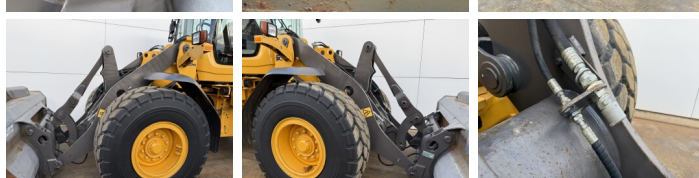

Volvo

Volvo L60G

€ 119.000excl.

Ano **2014**
Número de referência **BM007403**
Horas **506**

Algemeen

Tipo **L60G**
Localização **Veldhoven, Netherlands**
Certificaat **CE**

Descrição

Available at Boss Machinery! This Volvo L60G Wheel Loader from 2014 has an engine power of 120 kW and counts 506 operational hours. The total weight of this Volvo L60G is 13600 kg and the dimensions are 7.53 x 2.50 x 3.28. Furthermore, this L60G is equipped with Radio, Climate Control, Airco, Engate rápido, Camera, Electrical Mirrors, Bluetooth. The Volvo Wheel Loader also has a CE marking. Do you want more information or do you want to try the Volvo L60G at our yard? Please let us know.

Banden / Rupsen

80% 80% **20.5R25**
80% 80% **20.5R25**

BOSS

MACHINERY

Opties

Radio

Climate Control

Airco