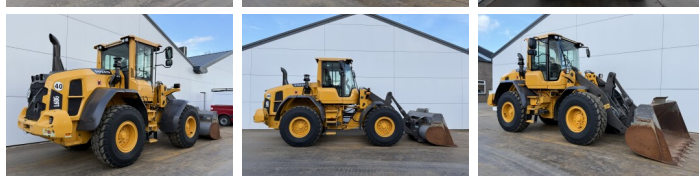

Volvo

Volvo L60G

€ 119.000excl.

Ano **2014**
Número de referência **BM007403**
Horas **506**

Algemeen

Tipo **L60G**
Localização **Veldhoven, Netherlands**
Certificaat **CE**

Descrição

Available at Boss Machinery! This Volvo L60G Wheel Loader from 2014 has an engine power of 120 kW and counts 506 operational hours. The total weight of this Volvo L60G is 13600 kg and the dimensions are 7.53 x 2.50 x 3.28. Furthermore, this L60G is equipped with Radio, Climate Control, Airco, Engate rápido, Camera, Electrical Mirrors, Bluetooth. The Volvo Wheel Loader also has a CE marking. Do you want more information or do you want to try the Volvo L60G at our yard? Please let us know.

Maten / Gewichten

Dimensões C*L*A **7.53 x 2.50 x 3.28**
Peso **13600**

Technische informatie

German Machine
Configurações de drive **4x4**

Motor informatie

Marca do motor **Volvo**
Modelo de motor **D6H**
Cilindros **6**
Turbo
Capacidade em kW **120**

Banden / Rupsen

80% 80% **20.5R25**
80% 80% **20.5R25**

BOSS

MACHINERY

Opties

Radio

Climate Control

Airco