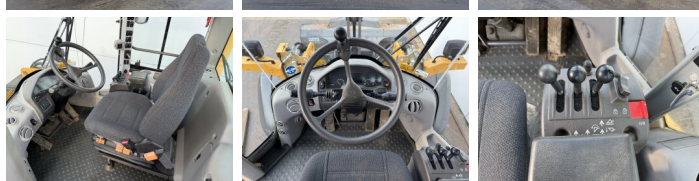

Volvo

Volvo L60G

€ 119.000excl.

Ano **2014**
Número de referência **BM007403**
Horas **506**

Algemeen

Tipo **L60G**
Localização **Veldhoven, Netherlands**
Certificaat **CE**

Descrição

Available at Boss Machinery! This Volvo L60G Wheel Loader from 2014 has an engine power of 120 kW and counts 506 operational hours. The total weight of this Volvo L60G is 13600 kg and the dimensions are 7.53 x 2.50 x 3.28. Furthermore, this L60G is equipped with Radio, Climate Control, Airco, Engate rápido, Camera, Electrical Mirrors, Bluetooth. The Volvo Wheel Loader also has a CE marking. Do you want more information or do you want to try the Volvo L60G at our yard? Please let us know.

Maten / Gewichten

Dimensões C*L*A **7.53 x 2.50 x 3.28**
Peso **13600**

Technische informatie

German Machine
Configurações de drive **4x4**

Motor informatie

Marca do motor **Volvo**
Modelo de motor **D6H**
Cilindros **6**
Turbo
Capacidade em kW **120**

Banden / Rupsen

80% 80% **20.5R25**
80% 80% **20.5R25**

BOSS

MACHINERY

Opties

Radio

Climate Control

Airco