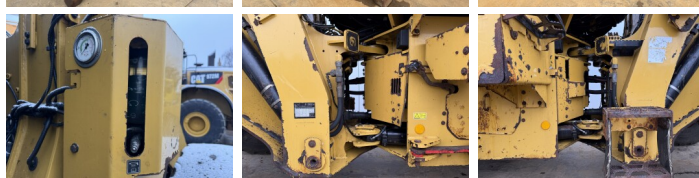

Descrição

Available at Boss Machinery! This Caterpillar 926M Wheel Loader from 2019 has an engine power of 126 kW and counts 14991 operational hours. Always worked in The Netherlands. The total weight of this Caterpillar 926M is 13400 kg and the dimensions are 7.13 x 2.5 x 3.40. Furthermore, this 926M is equipped with Climate Control, Pressurised Cabin, Airco, Ventilated Seat, Heated Seat, Camera, Radio, Electrical Mirrors, Bluetooth, Weighing system, Engate rápido, Lubrificação central. The Caterpillar Wheel Loader also has a CE + EPA marking. Do you want more information or do you want to try the Caterpillar 926M at our yard? Please let us know.

Maten / Gewichten

Dimensões C*L*A **7.13 x 2.5 x 3.40**
Peso **13400**

Technische informatie

Configurações de drive **4x4**

Motor informatie

Marca do motor **Caterpillar**
Modelo de motor **C7.1**
Cilindros **6**
Turbo
Capacidade em kW **126**

Banden / Rupsen

| | | |
|-----|-----|---------|
| 10% | 10% | 20.5R25 |
| 10% | 10% | 20.5R25 |

Opties

Climate Control

Pressurised Cabin

Airco

Ventilated Seat

Heated Seat