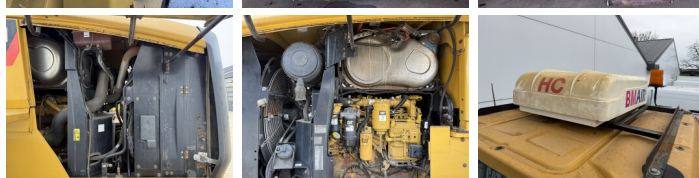

Descrição

Available at Boss Machinery! This Caterpillar 926M Wheel Loader from 2019 has an engine power of 126 kW and counts 14991 operational hours. Always worked in The Netherlands. The total weight of this Caterpillar 926M is 13400 kg and the dimensions are 7.13 x 2.5 x 3.40. Furthermore, this 926M is equipped with Climate Control, Pressurised Cabin, Airco, Ventilated Seat, Heated Seat, Camera, Radio, Electrical Mirrors, Bluetooth, Weighing system, Engate rápido, Lubrificação central. The Caterpillar Wheel Loader also has a CE + EPA marking. Do you want more information or do you want to try the Caterpillar 926M at our yard? Please let us know.

Maten / Gewichten

Dimensões C*L*A **7.13 x 2.5 x 3.40**
Peso **13400**

Technische informatie

Configurações de drive **4x4**

Motor informatie

Marca do motor **Caterpillar**
Modelo de motor **C7.1**
Cilindros **6**
Turbo
Capacidade em kW **126**

Banden / Rupsen

| | | |
|-----|-----|---------|
| 10% | 10% | 20.5R25 |
| 10% | 10% | 20.5R25 |

Opties

Climate Control

Pressurised Cabin

Airco

Ventilated Seat

Heated Seat