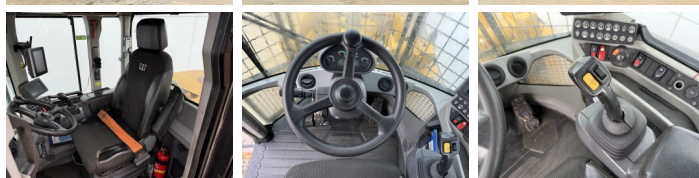

Descrição

Available at Boss Machinery! This Caterpillar 926M Wheel Loader from 2019 has an engine power of 126 kW and counts 14991 operational hours. Always worked in The Netherlands. The total weight of this Caterpillar 926M is 13400 kg and the dimensions are 7.13 x 2.5 x 3.40. Furthermore, this 926M is equipped with Climate Control, Pressurised Cabin, Airco, Ventilated Seat, Heated Seat, Camera, Radio, Electrical Mirrors, Bluetooth, Weighing system, Engate rápido, Lubrificação central. The Caterpillar Wheel Loader also has a CE + EPA marking. Do you want more information or do you want to try the Caterpillar 926M at our yard? Please let us know.

Banden / Rupsen

| | | |
|-----|-----|---------|
| 10% | 10% | 20.5R25 |
| 10% | 10% | 20.5R25 |

Opties

Climate Control

Pressurised Cabin

Airco

Ventilated Seat

Heated Seat

Camera

Radio

Electrical Mirrors

Bluetooth

Weighing system

Engate rápido

Lubrificação central