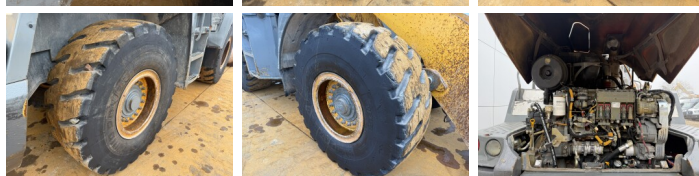

Liebherr

Liebherr L550

€ 39.500excl.

Ano **2015**
Número de referência **BM007250**
Horas **12.729**

Algemeen

Tipo **L550**
Localização **Veldhoven, Netherlands**
Certificaat **CE + EPA**
Descrição **Available at Boss Machinery! This Liebherr L550 Wheel Loader from 2015 has an engine power of 140 kW and counts 12729 operational hours. The total weight of this Liebherr L550 is 20500 kg and the dimensions are -. Furthermore, this L550 is equipped with Bluetooth, Heated Seat, Airco, Camera, Radio, Lubrificação central. The Liebherr Wheel Loader also has a CE + EPA marking. Do you want more information or do you want to try the Liebherr L550 at our yard? Please let us know.**

Maten / Gewichten

Peso **20500**

Technische informatie

Configurações de drive **4x4**

Motor informatie

Marca do motor **Liebherr**
Modelo de motor **D934 A7**
Cilindros **6**
Turbo
Capacidade em kW **140**

Banden / Rupsen

70% 70% **20.5R25**
60% 60% **20.5R25**

Opties

BOSS
MACHINERY