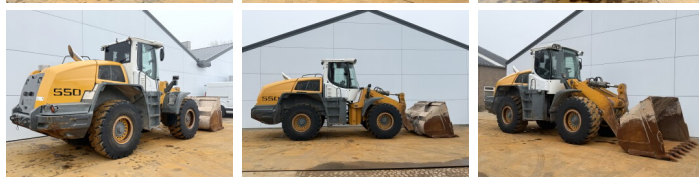

Liebherr

Liebherr L550

€ 39.500excl.

Ano **2015**
Número de referência **BM007250**
Horas **12.729**

Algemeen

Tipo **L550**
Localização **Veldhoven, Netherlands**
Certificaat **CE + EPA**
Descrição **Available at Boss Machinery! This Liebherr L550 Wheel Loader from 2015 has an engine power of 140 kW and counts 12729 operational hours. The total weight of this Liebherr L550 is 20500 kg and the dimensions are -. Furthermore, this L550 is equipped with Bluetooth, Heated Seat, Airco, Camera, Radio, Lubrificação central. The Liebherr Wheel Loader also has a CE + EPA marking. Do you want more information or do you want to try the Liebherr L550 at our yard? Please let us know.**

Maten / Gewichten

Peso **20500**

Technische informatie

Configurações de drive **4x4**

Motor informatie

Marca do motor **Liebherr**
Modelo de motor **D934 A7**
Cilindros **6**
Turbo
Capacidade em kW **140**

Banden / Rupsen

70% 70% **20.5R25**
60% 60% **20.5R25**

Opties

BOSS
MACHINERY