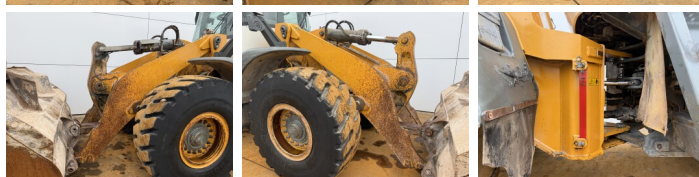

Liebherr

Liebherr L550

€ 39.500excl.

Ano **2015**
Número de referência **BM007250**
Horas **12.729**

Algemeen

Tipo **L550**
Localização **Veldhoven, Netherlands**
Certificaat **CE + EPA**
Descrição **Available at Boss Machinery! This Liebherr L550 Wheel Loader from 2015 has an engine power of 140 kW and counts 12729 operational hours. The total weight of this Liebherr L550 is 20500 kg and the dimensions are -. Furthermore, this L550 is equipped with Bluetooth, Heated Seat, Airco, Camera, Radio, Lubrificação central. The Liebherr Wheel Loader also has a CE + EPA marking. Do you want more information or do you want to try the Liebherr L550 at our yard? Please let us know.**

Maten / Gewichten

Peso **20500**

Technische informatie

Configurações de drive **4x4**

Motor informatie

Marca do motor **Liebherr**
Modelo de motor **D934 A7**
Cilindros **6**
Turbo
Capacidade em kW **140**

Banden / Rupsen

70% 70% **20.5R25**
60% 60% **20.5R25**

Opties

BOSS
MACHINERY