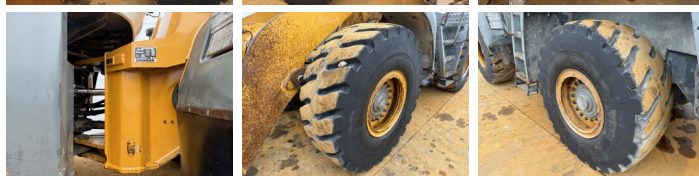

Liebherr

Liebherr L550

€ 39.500excl.

Ano **2015**
Número de referência **BM007250**
Horas **12.729**

Algemeen

Tipo **L550**
Localização **Veldhoven, Netherlands**
Certificaat **CE + EPA**
Descrição **Available at Boss Machinery! This Liebherr L550 Wheel Loader from 2015 has an engine power of 140 kW and counts 12729 operational hours. The total weight of this Liebherr L550 is 20500 kg and the dimensions are -. Furthermore, this L550 is equipped with Bluetooth, Heated Seat, Airco, Camera, Radio, Lubrificação central. The Liebherr Wheel Loader also has a CE + EPA marking. Do you want more information or do you want to try the Liebherr L550 at our yard? Please let us know.**

Maten / Gewichten

Peso **20500**

Technische informatie

Configurações de drive **4x4**

Motor informatie

Marca do motor **Liebherr**
Modelo de motor **D934 A7**
Cilindros **6**
Turbo
Capacidade em kW **140**

Banden / Rupsen

70% 70% **20.5R25**
60% 60% **20.5R25**

Opties

BOSS
MACHINERY