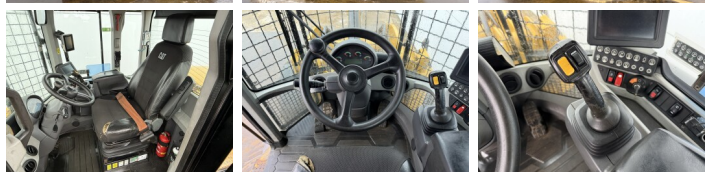

Caterpillar

Caterpillar 926M

€ 34.500excl.

Ano **2019**
Número de referência **BM007220**
Horas **17.460**

Algemeen

Tipo **926M**
Localização **Veldhoven, Netherlands**
Dutch vehicle
Certificaat **CE + EPA**

Descrição

Available at Boss Machinery! This Caterpillar 926M Wheel Loader from 2019 has an engine power of 114 kW and counts 17460 operational hours. Always worked in The Netherlands. The total weight of this Caterpillar 926M is 13400 kg and the dimensions are 7.13 x 2.50 x 3.40. Furthermore, this 926M is equipped with Radio, Electrical Mirrors, Bluetooth, Weighing system, Engate rápido, Climate Control, Airco, Ventilated Seat, Heated Seat, Camera, Lubrificação central. The Caterpillar Wheel Loader also has a CE + EPA marking. Do you want more information or do you want to try the Caterpillar 926M at our yard? Please let us know.

Maten / Gewichten

Peso **13400**
Dimensões C*L*A **7.13 x 2.50 x 3.40**

Technische informatie

Configurações de drive **4x4**

Motor informatie

Marca do motor **Caterpillar**
Modelo de motor **C7.1**
Cilindros **6**
Turbo
Capacidade em kW **114**

BOSS
MACHINERY