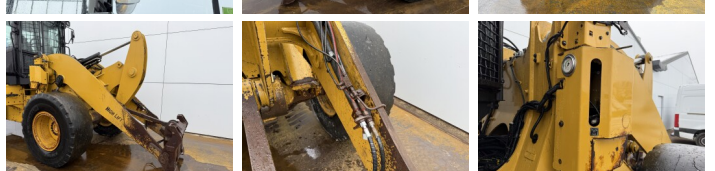

Caterpillar

Caterpillar 926M

€ 34.500excl.

Ano **2019**
Número de referência **BM007220**
Horas **17.460**

Algemeen

Tipo **926M**
Localização **Veldhoven, Netherlands**
Dutch vehicle
Certificaat **CE + EPA**

Descrição

Available at Boss Machinery! This Caterpillar 926M Wheel Loader from 2019 has an engine power of 114 kW and counts 17460 operational hours. Always worked in The Netherlands. The total weight of this Caterpillar 926M is 13400 kg and the dimensions are 7.13 x 2.50 x 3.40. Furthermore, this 926M is equipped with Radio, Electrical Mirrors, Bluetooth, Weighing system, Engate rápido, Climate Control, Airco, Ventilated Seat, Heated Seat, Camera, Lubrificação central. The Caterpillar Wheel Loader also has a CE + EPA marking. Do you want more information or do you want to try the Caterpillar 926M at our yard? Please let us know.

Maten / Gewichten

Peso **13400**
Dimensões C*L*A **7.13 x 2.50 x 3.40**

Technische informatie

Configurações de drive **4x4**

Motor informatie

Marca do motor **Caterpillar**
Modelo de motor **C7.1**
Cilindros **6**
Turbo
Capacidade em kW **114**

BOSS
MACHINERY