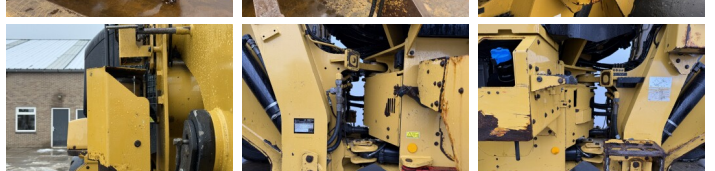

Caterpillar

Caterpillar 926M

€ 34.500excl.

Ano **2019**
Número de referência **BM007220**
Horas **17.460**

Algemeen

Tipo **926M**
Localização **Veldhoven, Netherlands**
Dutch vehicle
Certificaat **CE + EPA**

Descrição

Available at Boss Machinery! This Caterpillar 926M Wheel Loader from 2019 has an engine power of 114 kW and counts 17460 operational hours. Always worked in The Netherlands. The total weight of this Caterpillar 926M is 13400 kg and the dimensions are 7.13 x 2.50 x 3.40. Furthermore, this 926M is equipped with Radio, Electrical Mirrors, Bluetooth, Weighing system, Engate rápido, Climate Control, Airco, Ventilated Seat, Heated Seat, Camera, Lubrificação central. The Caterpillar Wheel Loader also has a CE + EPA marking. Do you want more information or do you want to try the Caterpillar 926M at our yard? Please let us know.

Maten / Gewichten

Peso **13400**
Dimensões C*L*A **7.13 x 2.50 x 3.40**

Technische informatie

Configurações de drive **4x4**

Motor informatie

Marca do motor **Caterpillar**
Modelo de motor **C7.1**
Cilindros **6**
Turbo
Capacidade em kW **114**

BOSS
MACHINERY