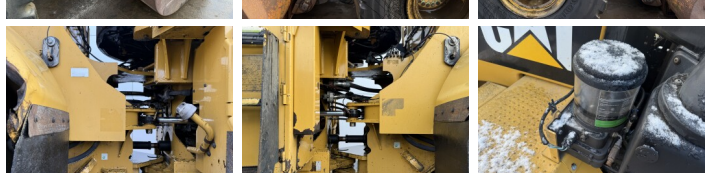

Caterpillar

Caterpillar 966K

€ 45.000excl.

Ano 2012
Número de referência BM007208

Algemeen

Tipo 966K
Localização Veldhoven, Netherlands
Certificaat CE

Available at Boss Machinery! This Caterpillar 966K Wheel Loader from 2012 has an engine power of 219 kW and counts 0 operational hours. The total weight of this Caterpillar 966K is 24000 kg and the dimensions are 8.57 x 3.08 x 3.59 . Furthermore, this 966K is equipped with Radio, Camera, 3rd Function , Engate rápido, Bluetooth, Backup alarm, Climate steering, Lubrificação central. The Caterpillar Wheel Loader also has a CE marking. Do you want more information or do you want to try the Caterpillar 966K at our yard? Please let us know.

Maten / Gewichten

Peso 24000
Dimensões C*L*A 8.57 x 3.08 x 3.59

Technische informatie

Configurações de drive 4x4

Motor informatie

Marca do motor Caterpillar
Modelo de motor C9.3 ACERT
Cilindros 6
Turbo
Capacidade em kW 219

Banden / Rupsen

70% 70% 26.5R25
70% 70% 26.5R25

BOSS

MACHINERY