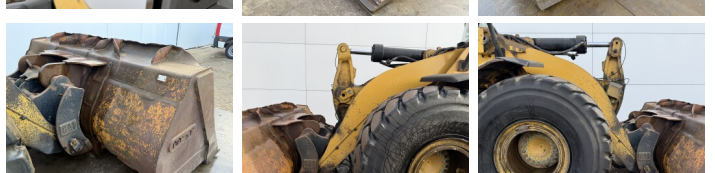

Caterpillar

Caterpillar 966K

€ 45.000excl.

Ano 2012
Número de referência BM007208

Algemeen

Tipo 966K
Localização Veldhoven, Netherlands
Certificaat CE

Available at Boss Machinery! This Caterpillar 966K Wheel Loader from 2012 has an engine power of 219 kW and counts 0 operational hours. The total weight of this Caterpillar 966K is 24000 kg and the dimensions are 8.57 x 3.08 x 3.59 . Furthermore, this 966K is equipped with Radio, Camera, 3rd Function , Engate rápido, Bluetooth, Backup alarm, Climate steering, Lubrificação central. The Caterpillar Wheel Loader also has a CE marking. Do you want more information or do you want to try the Caterpillar 966K at our yard? Please let us know.

Maten / Gewichten

Peso 24000
Dimensões C*L*A 8.57 x 3.08 x 3.59

Technische informatie

Configurações de drive 4x4

Motor informatie

Marca do motor Caterpillar
Modelo de motor C9.3 ACERT
Cilindros 6
Turbo
Capacidade em kW 219

Banden / Rupsen

70% 70% 26.5R25
70% 70% 26.5R25

BOSS

MACHINERY