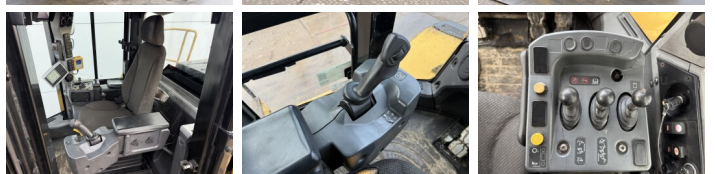

Caterpillar

Caterpillar 966K

€ 45.000excl.

Ano 2012
Número de referência BM007208

Algemeen

Tipo 966K
Localização Veldhoven, Netherlands
Certificaat CE

Available at Boss Machinery! This Caterpillar 966K Wheel Loader from 2012 has an engine power of 219 kW and counts 0 operational hours. The total weight of this Caterpillar 966K is 24000 kg and the dimensions are 8.57 x 3.08 x 3.59 . Furthermore, this 966K is equipped with Radio, Camera, 3rd Function , Engate rápido, Bluetooth, Backup alarm, Climate steering, Lubrificação central. The Caterpillar Wheel Loader also has a CE marking. Do you want more information or do you want to try the Caterpillar 966K at our yard? Please let us know.

Maten / Gewichten

Peso 24000
Dimensões C*L*A 8.57 x 3.08 x 3.59

Technische informatie

Configurações de drive 4x4

Motor informatie

Marca do motor Caterpillar
Modelo de motor C9.3 ACERT
Cilindros 6
Turbo
Capacidade em kW 219

Banden / Rupsen

70% 70% 26.5R25
70% 70% 26.5R25

BOSS

MACHINERY