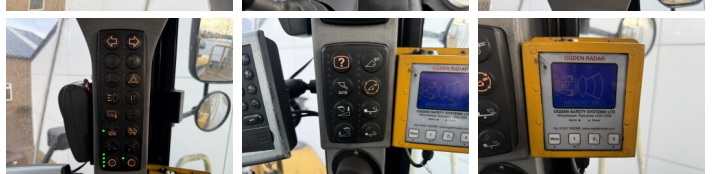

Caterpillar

Caterpillar 966K

€ 45.000excl.

Ano 2012
Número de referência BM007208

Algemeen

Tipo 966K
Localização Veldhoven, Netherlands
Certificaat CE

Available at Boss Machinery! This Caterpillar 966K Wheel Loader from 2012 has an engine power of 219 kW and counts 0 operational hours. The total weight of this Caterpillar 966K is 24000 kg and the dimensions are 8.57 x 3.08 x 3.59 . Furthermore, this 966K is equipped with Radio, Camera, 3rd Function , Engate rápido, Bluetooth, Backup alarm, Climate steering, Lubrificação central. The Caterpillar Wheel Loader also has a CE marking. Do you want more information or do you want to try the Caterpillar 966K at our yard? Please let us know.

Maten / Gewichten

Peso 24000
Dimensões C*L*A 8.57 x 3.08 x 3.59

Technische informatie

Configurações de drive 4x4

Motor informatie

Marca do motor Caterpillar
Modelo de motor C9.3 ACERT
Cilindros 6
Turbo
Capacidade em kW 219

Banden / Rupsen

70% 70% 26.5R25
70% 70% 26.5R25

BOSS

MACHINERY