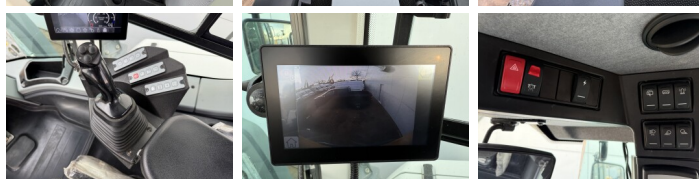

Liebherr

Liebherr L566

BOSS
MACHINERY

Ano **2020**
Número de referência **BM007176**
Horas **9.134**

Algemeen

Tipo **L566**
Localização **Veldhoven, Netherlands**
Certificaat **CE**
Available at Boss Machinery! This Liebherr L566 Wheel Loader from 2020 has an engine power of 200 kW and counts 9134 operational hours. The total weight of this Liebherr L566 is 27500 kg and the dimensions are 9.27 x 3.20 x 3.80. Furthermore, this L566 is equipped with Heated Seat, Bluetooth, Climate Control, Airco, Radio, Camera, CDC Steering. The Liebherr Wheel Loader also has a CE marking. Do you want more information or do you want to try the Liebherr L566 at our yard? Please let us know.

Descrição

Maten / Gewichten

Dimensões C*L*A **9.27 x 3.20 x 3.80**
Peso **27500**

Technische informatie

German Machine
Configurações de drive **4x4**

Motor informatie

Marca do motor **Liebherr**
Modelo de motor **D936 A7-25**
Cilindros **6**
Turbo
Capacidade em kW **200**

Banden / Rupsen

70% 70% **26.5R25**
70% 70% **26.5R25**

Opties