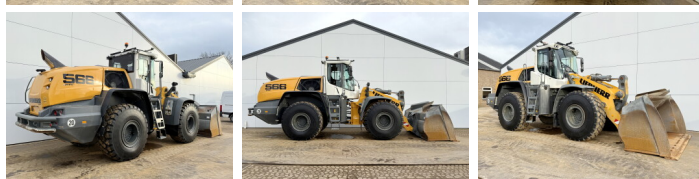

Liebherr

Liebherr L566

BOSS
MACHINERY

Ano **2020**
Número de referência **BM007176**
Horas **9.134**

Algemeen

Tipo **L566**
Localização **Veldhoven, Netherlands**
Certificaat **CE**
Available at Boss Machinery! This Liebherr L566 Wheel Loader from 2020 has an engine power of 200 kW and counts 9134 operational hours. The total weight of this Liebherr L566 is 27500 kg and the dimensions are 9.27 x 3.20 x 3.80. Furthermore, this L566 is equipped with Heated Seat, Bluetooth, Climate Control, Airco, Radio, Camera, CDC Steering. The Liebherr Wheel Loader also has a CE marking. Do you want more information or do you want to try the Liebherr L566 at our yard? Please let us know.

Descrição

Maten / Gewichten

Dimensões C*L*A **9.27 x 3.20 x 3.80**
Peso **27500**

Technische informatie

German Machine
Configurações de drive **4x4**

Motor informatie

Marca do motor **Liebherr**
Modelo de motor **D936 A7-25**
Cilindros **6**
Turbo
Capacidade em kW **200**

Banden / Rupsen

70% 70% **26.5R25**
70% 70% **26.5R25**

Opties