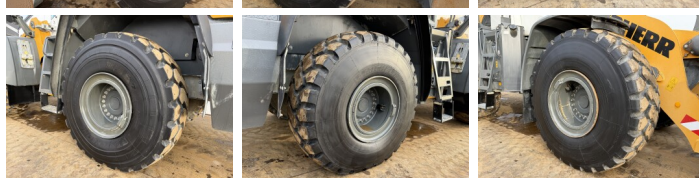

Liebherr

Liebherr L566

BOSS
MACHINERY

Ano **2020**
Número de referência **BM007176**
Horas **9.134**

Algemeen

Tipo **L566**
Localização **Veldhoven, Netherlands**
Certificaat **CE**
Available at Boss Machinery! This Liebherr L566 Wheel Loader from 2020 has an engine power of 200 kW and counts 9134 operational hours. The total weight of this Liebherr L566 is 27500 kg and the dimensions are 9.27 x 3.20 x 3.80. Furthermore, this L566 is equipped with Heated Seat, Bluetooth, Climate Control, Airco, Radio, Camera, CDC Steering. The Liebherr Wheel Loader also has a CE marking. Do you want more information or do you want to try the Liebherr L566 at our yard? Please let us know.

Descrição

Maten / Gewichten

Dimensões C*L*A **9.27 x 3.20 x 3.80**
Peso **27500**

Technische informatie

German Machine
Configurações de drive **4x4**

Motor informatie

Marca do motor **Liebherr**
Modelo de motor **D936 A7-25**
Cilindros **6**
Turbo
Capacidade em kW **200**

Banden / Rupsen

70% 70% **26.5R25**
70% 70% **26.5R25**

Opties