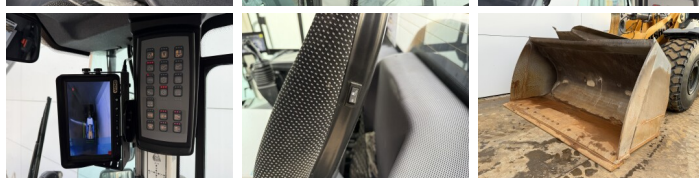

Liebherr

Liebherr L566

BOSS
MACHINERY

Ano **2020**
Número de referência **BM007176**
Horas **9.134**

Algemeen

Tipo **L566**
Localização **Veldhoven, Netherlands**
Certificaat **CE**
Available at Boss Machinery! This Liebherr L566 Wheel Loader from 2020 has an engine power of 200 kW and counts 9134 operational hours. The total weight of this Liebherr L566 is 27500 kg and the dimensions are 9.27 x 3.20 x 3.80. Furthermore, this L566 is equipped with Heated Seat, Bluetooth, Climate Control, Airco, Radio, Camera, CDC Steering. The Liebherr Wheel Loader also has a CE marking. Do you want more information or do you want to try the Liebherr L566 at our yard? Please let us know.

Descrição

Maten / Gewichten

Dimensões C*L*A **9.27 x 3.20 x 3.80**
Peso **27500**

Technische informatie

German Machine
Configurações de drive **4x4**

Motor informatie

Marca do motor **Liebherr**
Modelo de motor **D936 A7-25**
Cilindros **6**
Turbo
Capacidade em kW **200**

Banden / Rupsen

70% 70% **26.5R25**
70% 70% **26.5R25**

Opties