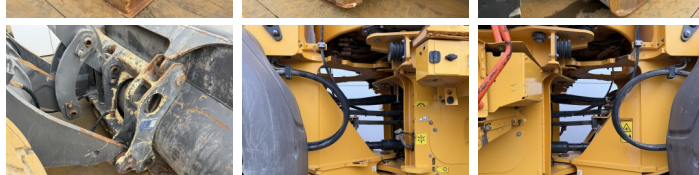

Volvo

Volvo L60H

€ 69.500excl.

Ano **2021**
Número de referência **BM007063**
Horas **10.582**

Algemeen

Tipo **L60H**
Localização **Veldhoven, Netherlands**
Certificaat **EPA**

Descrição

Available at Boss Machinery! This Volvo L60H Wheel Loader from 2021 has an engine power of 122 kW and counts 10582 operational hours. The total weight of this Volvo L60H is 13600 kg and the dimensions are 7.96 x 2.44 x 3.26. Furthermore, this L60H is equipped with Camera, Radio, Electrical Mirrors, Bluetooth, Engate rápido, Climate Control, Airco, Heated Seat. The Volvo Wheel Loader also has a EPA marking. Do you want more information or do you want to try the Volvo L60H at our yard? Please let us know.

Banden / Rupsen

60% 30% **20.5R25**
30% 30% **20.5R25**

BOSS

MACHINERY

Opties

Camera

Radio

Electrical Mirrors

Bluetooth

Engate rápido

Climate Control

Airco

Heated Seat