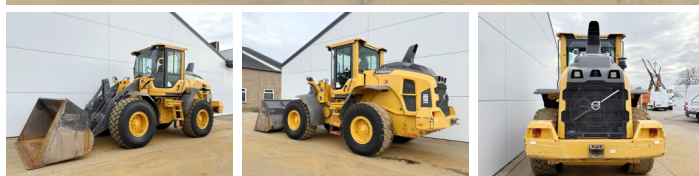

Volvo

Volvo L60H

€ 69.500excl.

Ano **2021**
Número de referência **BM007063**
Horas **10.582**

Algemeen

Tipo **L60H**
Localização **Veldhoven, Netherlands**
Certificaat **EPA**

Descrição

Available at Boss Machinery! This Volvo L60H Wheel Loader from 2021 has an engine power of 122 kW and counts 10582 operational hours. The total weight of this Volvo L60H is 13600 kg and the dimensions are 7.96 x 2.44 x 3.26. Furthermore, this L60H is equipped with Camera, Radio, Electrical Mirrors, Bluetooth, Engate rápido, Climate Control, Airco, Heated Seat. The Volvo Wheel Loader also has a EPA marking. Do you want more information or do you want to try the Volvo L60H at our yard? Please let us know.

Maten / Gewichten

Dimensões C*L*A **7.96 x 2.44 x 3.26**
Peso **13600**

Technische informatie

Configurações de drive **4x4**

Motor informatie

Marca do motor **Volvo**
Modelo de motor **D6J**
Cilindros **6**
Turbo
Capacidade em kW **122**

Banden / Rupsen

60% 30% **20.5R25**
30% 30% **20.5R25**

BOSS

MACHINERY

Opties

Camera

Radio

Electrical Mirrors