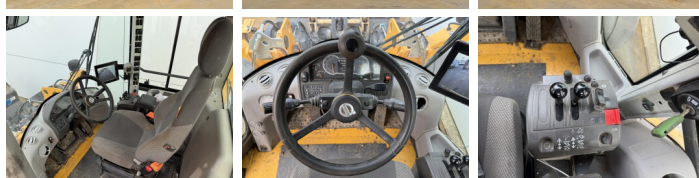

Volvo

Volvo L60H

€ 69.500excl.

Ano **2021**
Número de referência **BM007063**
Horas **10.582**

Algemeen

Tipo **L60H**
Localização **Veldhoven, Netherlands**
Certificaat **EPA**

Descrição

Available at Boss Machinery! This Volvo L60H Wheel Loader from 2021 has an engine power of 122 kW and counts 10582 operational hours. The total weight of this Volvo L60H is 13600 kg and the dimensions are 7.96 x 2.44 x 3.26. Furthermore, this L60H is equipped with Camera, Radio, Electrical Mirrors, Bluetooth, Engate rápido, Climate Control, Airco, Heated Seat. The Volvo Wheel Loader also has a EPA marking. Do you want more information or do you want to try the Volvo L60H at our yard? Please let us know.

Maten / Gewichten

Dimensões C*L*A **7.96 x 2.44 x 3.26**
Peso **13600**

Technische informatie

Configurações de drive **4x4**

Motor informatie

Marca do motor **Volvo**
Modelo de motor **D6J**
Cilindros **6**
Turbo
Capacidade em kW **122**

Banden / Rupsen

60% 30% **20.5R25**
30% 30% **20.5R25**

BOSS

MACHINERY