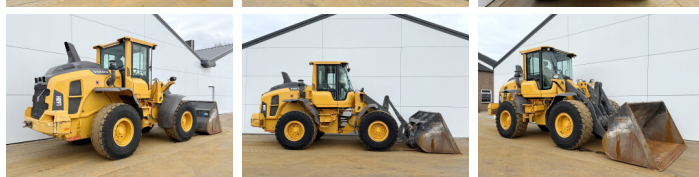

Volvo

Volvo L60H

€ 69.500excl.

Ano **2021**
Número de referência **BM007063**
Horas **10.582**

Algemeen

Tipo **L60H**
Localização **Veldhoven, Netherlands**
Certificaat **EPA**

Descrição

Available at Boss Machinery! This Volvo L60H Wheel Loader from 2021 has an engine power of 122 kW and counts 10582 operational hours. The total weight of this Volvo L60H is 13600 kg and the dimensions are 7.96 x 2.44 x 3.26. Furthermore, this L60H is equipped with Camera, Radio, Electrical Mirrors, Bluetooth, Engate rápido, Climate Control, Airco, Heated Seat. The Volvo Wheel Loader also has a EPA marking. Do you want more information or do you want to try the Volvo L60H at our yard? Please let us know.

Maten / Gewichten

Dimensões C*L*A **7.96 x 2.44 x 3.26**
Peso **13600**

Technische informatie

Configurações de drive **4x4**

Motor informatie

Marca do motor **Volvo**
Modelo de motor **D6J**
Cilindros **6**
Turbo
Capacidade em kW **122**

Banden / Rupsen

60% 30% **20.5R25**
30% 30% **20.5R25**

BOSS

MACHINERY