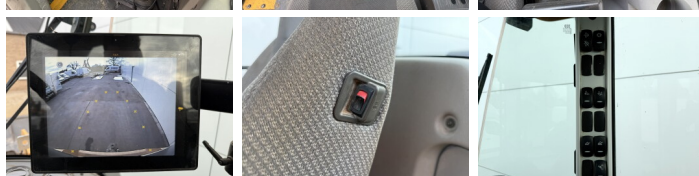

Volvo

Volvo L60H

€ 69.500excl.

Ano **2021**
Número de referência **BM007063**
Horas **10.582**

Algemeen

Tipo **L60H**
Localização **Veldhoven, Netherlands**
Certificaat **EPA**

Descrição

Available at Boss Machinery! This Volvo L60H Wheel Loader from 2021 has an engine power of 122 kW and counts 10582 operational hours. The total weight of this Volvo L60H is 13600 kg and the dimensions are 7.96 x 2.44 x 3.26. Furthermore, this L60H is equipped with Camera, Radio, Electrical Mirrors, Bluetooth, Engate rápido, Climate Control, Airco, Heated Seat. The Volvo Wheel Loader also has a EPA marking. Do you want more information or do you want to try the Volvo L60H at our yard? Please let us know.

Maten / Gewichten

Dimensões C*L*A **7.96 x 2.44 x 3.26**
Peso **13600**

Technische informatie

Configurações de drive **4x4**

Motor informatie

Marca do motor **Volvo**
Modelo de motor **D6J**
Cilindros **6**
Turbo
Capacidade em kW **122**

Banden / Rupsen

60% 30% **20.5R25**
30% 30% **20.5R25**

BOSS

MACHINERY