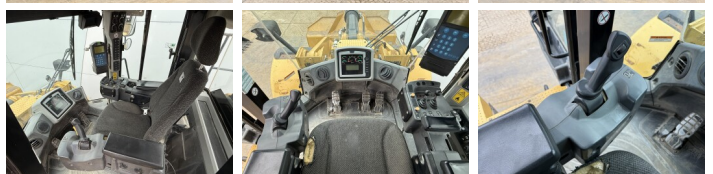

Caterpillar

Caterpillar 966K

BOSS
MACHINERY

Ano **2012**
Número de referência **BM007080**
Horas **13.500**

Algemeen

Tipo **966K**
Localização **Veldhoven, Netherlands**
Certificaat **CE**
Available at Boss Machinery! This Caterpillar 966K Wheel Loader from 2012 has an engine power of 219 kW and counts 13500 operational hours. The total weight of this Caterpillar 966K is 24000 kg and the dimensions are 8.74 x 2.99 x 3.56. Furthermore, this 966K is equipped with Climate Control, Airco, Radio, Camera, Electrical Mirrors, Bluetooth, Lubrificação central. The Caterpillar Wheel Loader also has a CE marking. Do you want more information or do you want to try the Caterpillar 966K at our yard? Please let us know.

Descrição

Maten / Gewichten

Dimensões C*L*A **8.74 x 2.99 x 3.56**
Peso **24000**

Technische informatie

German Machine
Configurações de drive **4x4**

Motor informatie

Marca do motor **Caterpillar**
Modelo de motor **C9.3**
Cilindros **6**
Turbo
Capacidade em kW **219**

Banden / Rupsen

40% 40% **26.5R25 BKT**
60% 60% **26.5R25 BKT**

Opties