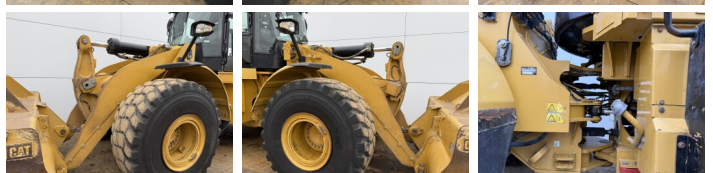

Caterpillar

Caterpillar 966K

BOSS
MACHINERY

Ano **2012**
Número de referência **BM007080**
Horas **13.500**

Algemeen

Tipo **966K**
Localização **Veldhoven, Netherlands**
Certificaat **CE**
Available at Boss Machinery! This Caterpillar 966K Wheel Loader from 2012 has an engine power of 219 kW and counts 13500 operational hours. The total weight of this Caterpillar 966K is 24000 kg and the dimensions are 8.74 x 2.99 x 3.56. Furthermore, this 966K is equipped with Climate Control, Airco, Radio, Camera, Electrical Mirrors, Bluetooth, Lubrificação central. The Caterpillar Wheel Loader also has a CE marking. Do you want more information or do you want to try the Caterpillar 966K at our yard? Please let us know.

Descrição

Maten / Gewichten

Dimensões C*L*A **8.74 x 2.99 x 3.56**
Peso **24000**

Technische informatie

German Machine
Configurações de drive **4x4**

Motor informatie

Marca do motor **Caterpillar**
Modelo de motor **C9.3**
Cilindros **6**
Turbo
Capacidade em kW **219**

Banden / Rupsen

40% 40% **26.5R25 BKT**
60% 60% **26.5R25 BKT**

Opties