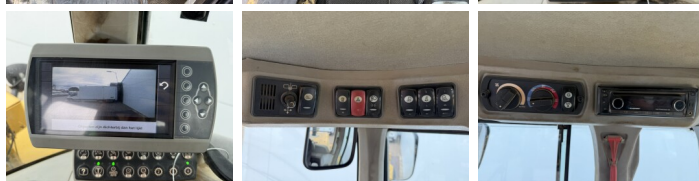

Caterpillar

Caterpillar 938K

BOSS
MACHINERY

Ano **2013**
Número de referência **BM006976**
Horas **16.182**

Algemeen

Tipo **938K**
Localização **Veldhoven, Netherlands**
Certificaat **CE + EPA**
Available at Boss Machinery! This Caterpillar 938K Wheel Loader from 2013 has an engine power of 129 kW and counts 16182 operational hours. The total weight of this Caterpillar 938K is 15800 kg and the dimensions are 7.68 x 2.82 x 3.36. Furthermore, this 938K is equipped with Camera, Airco, AdBlue, Lubrificação central. The Caterpillar Wheel Loader also has a CE + EPA marking. Do you want more information or do you want to try the Caterpillar 938K at our yard? Please let us know.

Descrição

Maten / Gewichten

Dimensões C*L*A **7.68 x 2.82 x 3.36**
Peso **15800**

Technische informatie

Configurações de drive **4x4**

Motor informatie

Marca do motor **Caterpillar**
Modelo de motor **C6.6**
Cilindros **6**
Turbo
Capacidade em kW **129**