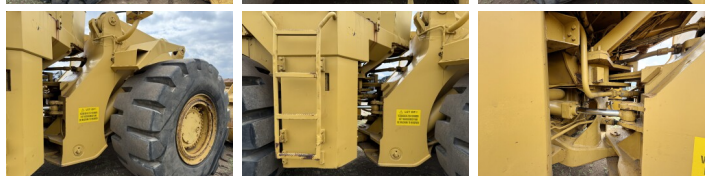

Caterpillar

Caterpillar 988B

BOSS
MACHINERY

€ 59.500excl.

Ano **1990**
Número de referência **BC000278**
Horas **7.624**

Algemeen

Tipo **988B**
Localização **Veldhoven, Netherlands**
Certificaat **CE**
Chassis nummer **50W10067**

Descrição

Available at Boss Machinery! This Caterpillar 988B Wheel Loader from 1990 has an engine power of 280 kW and counts 7624 operational hours. The total weight of this Caterpillar 988B is 45580 kg and the dimensions are 10.39 x 3.55 x 4.14. Furthermore, this 988B is equipped with Air Suspension Seat. The Caterpillar Wheel Loader also has a CE marking. Do you want more information or do you want to try the Caterpillar 988B at our yard? Please let us know.

Maten / Gewichten

Peso **45580**
Dimensões C*L*A **10.39 x 3.55 x 4.14**

Technische informatie

Configurações de drive **4x4**

Motor informatie

Marca do motor **Caterpillar**
Modelo de motor **3408**
Cilindros **8**
Turbo
Capacidade em kW **280**

Banden / Rupsen

90% 90% **35/65-33**
90% 90% **35/65-33**