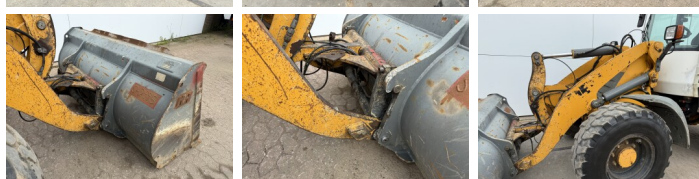

Liebherr

Liebherr L509 Stereo

BOSS
MACHINERY

€ 21.000excl.

Ano **2012**
Número de referência **BM006678**
Horas **6.180**

Algemeen

Tipo **L509 Stereo**
Localização **Veldhoven, Netherlands**
Certificaac **CE**

Descrição

Available at Boss Machinery! This Liebherr L509 Stereo Wheel Loader from 2012 has an engine power of 61 kW and counts 6180 operational hours. The total weight of this Liebherr L509 Stereo is 8560 kg and the dimensions are 5.55 x 1.95 x 2.78. Furthermore, this L509 Stereo is equipped with Engate rápido, Radio, Lubrificação central. The Liebherr Wheel Loader also has a CE marking. Do you want more information or do you want to try the Liebherr L509 Stereo at our yard? Please let us know.

Maten / Gewichten

Peso **8560**
Dimensões C*L*A **5.55 x 1.95 x 2.78**

Technische informatie

Configurações de drive **4x4 (4 Wheel Steering)**

Motor informatie

Marca do motor **Deutz**
Modelo de motor **TD 2011 L4 W**
Cilindros **4**
Capacidade em kW **61**

Banden / Rupsen

20% 20% **405/70R20 Dunlop**
20% 20% **405/70R20 Dunlop**

Opties

Engate rápido

Radio

Lubrificação central