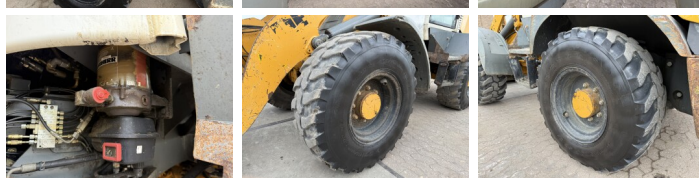

Descrição

Available at Boss Machinery! This Liebherr L509 Stereo Wheel Loader from 2012 has an engine power of 61 kW and counts 6180 operational hours. The total weight of this Liebherr L509 Stereo is 8560 kg and the dimensions are 5.55 x 1.95 x 2.78. Furthermore, this L509 Stereo is equipped with Engate rápido, Radio, Lubrificação central. The Liebherr Wheel Loader also has a CE marking. Do you want more information or do you want to try the Liebherr L509 Stereo at our yard? Please let us know.

Maten / Gewichten

Peso **8560**
Dimensões C*L*A **5.55 x 1.95 x 2.78**

Technische informatie

Configurações de drive **4x4 (4 Wheel Steering)**

Motor informatie

Marca do motor **Deutz**
Modelo de motor **TD 2011 L4 W**
Cilindros **4**
Capacidade em kW **61**

Banden / Rupsen

20% 20% **405/70R20 Dunlop**
20% 20% **405/70R20 Dunlop**

Opties

Engate rápido

Radio

Lubrificação central