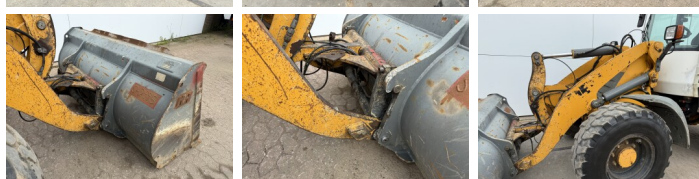

Liebherr

Liebherr L509 Stereo

BOSS
MACHINERY

€ 21.000excl.

Ano **2012**
Número de referência **BM006678**
Horas **6.180**

Algemeen

Tipo **L509 Stereo**
Localização **Veldhoven, Netherlands**
Certificaat **CE**

Descrição

Available at Boss Machinery! This Liebherr L509 Stereo Wheel Loader from 2012 has an engine power of 61 kW and counts 6180 operational hours. The total weight of this Liebherr L509 Stereo is 8560 kg and the dimensions are 5.55 x 1.95 x 2.78. Furthermore, this L509 Stereo is equipped with Radio, Engate rápido, Lubrificação central. The Liebherr Wheel Loader also has a CE marking. Do you want more information or do you want to try the Liebherr L509 Stereo at our yard? Please let us know.

Maten / Gewichten

Dimensões C*L*A **5.55 x 1.95 x 2.78**
Peso **8560**

Technische informatie

Configurações de drive **4x4 (4 Wheel Steering)**

Motor informatie

Marca do motor **Deutz**
Modelo de motor **TD 2011 L4 W**
Cilindros **4**
Capacidade em kW **61**

Banden / Rupsen

20% 20% **405/70R20 Dunlop**
20% 20% **405/70R20 Dunlop**

Opties

Radio
Engate rápido
Lubrificação central