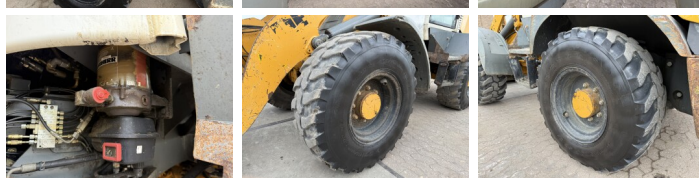

Descrição

Available at Boss Machinery! This Liebherr L509 Stereo Wheel Loader from 2012 has an engine power of 61 kW and counts 6180 operational hours. The total weight of this Liebherr L509 Stereo is 8560 kg and the dimensions are 5.55 x 1.95 x 2.78. Furthermore, this L509 Stereo is equipped with Radio, Engate rápido, Lubrificação central. The Liebherr Wheel Loader also has a CE marking. Do you want more information or do you want to try the Liebherr L509 Stereo at our yard? Please let us know.

Maten / Gewichten

Dimensões C*L*A **5.55 x 1.95 x 2.78**
Peso **8560**

Technische informatie

Configurações de drive **4x4 (4 Wheel Steering)**

Motor informatie

Marca do motor **Deutz**
Modelo de motor **TD 2011 L4 W**
Cilindros **4**
Capacidade em kW **61**

Banden / Rupsen

20% 20% **405/70R20 Dunlop**
20% 20% **405/70R20 Dunlop**

Opties

Radio
Engate rápido
Lubrificação central