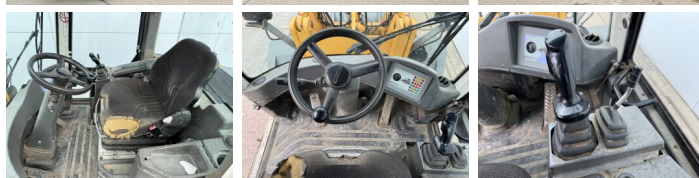

Liebherr

Liebherr L509 Stereo

BOSS
MACHINERY

€ 21.000excl.

Ano **2012**
Número de referência **BM006678**
Horas **6.180**

Algemeen

Tipo **L509 Stereo**
Localização **Veldhoven, Netherlands**
Certificaat **CE**

Descrição

Available at Boss Machinery! This Liebherr L509 Stereo Wheel Loader from 2012 has an engine power of 61 kW and counts 6180 operational hours. The total weight of this Liebherr L509 Stereo is 8560 kg and the dimensions are 5.55 x 1.95 x 2.78. Furthermore, this L509 Stereo is equipped with Radio, Engate rápido, Lubrificação central. The Liebherr Wheel Loader also has a CE marking. Do you want more information or do you want to try the Liebherr L509 Stereo at our yard? Please let us know.

Maten / Gewichten

Dimensões C*L*A **5.55 x 1.95 x 2.78**
Peso **8560**

Technische informatie

Configurações de drive **4x4 (4 Wheel Steering)**

Motor informatie

Marca do motor **Deutz**
Modelo de motor **TD 2011 L4 W**
Cilindros **4**
Capacidade em kW **61**

Banden / Rupsen

20% 20% **405/70R20 Dunlop**
20% 20% **405/70R20 Dunlop**

Opties