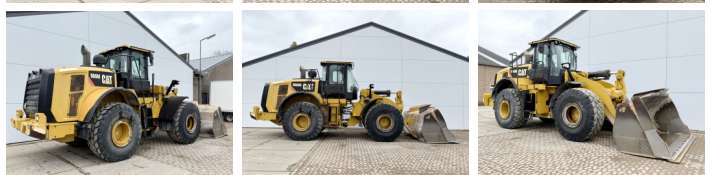

Caterpillar

Caterpillar 966M

BOSS
MACHINERY

Ano **2016**
Número de referência **BM006613**
Horas **13.129**

Algemeen

Tipo **966M**
Localização **Veldhoven, Netherlands**
Dutch vehicle
Certificaat **CE**

Descrição

Available at Boss Machinery! This Caterpillar 966M Wheel Loader from 2016 has an engine power of 229 kW and counts 13129 operational hours. Always worked in The Netherlands. The total weight of this Caterpillar 966M is 24000 kg and the dimensions are 9.02 x 3.21 x 3.60. Furthermore, this 966M is equipped with 3rd Function , Joystick steering, Heated Seat, Bluetooth, Airco, Electrical Mirrors, Climate Control, Backup alarm, Radio, AdBlue, Heated Mirrors, Camera, Weighing system, Lubrificação central. The Caterpillar Wheel Loader also has a CE marking. Do you want more information or do you want to try the Caterpillar 966M at our yard? Please let us know.

Maten / Gewichten

Peso **24000**
Dimensões C*L*A **9.02 x 3.21 x 3.60**

Technische informatie

Configurações de drive **4x4**

Motor informatie

Marca do motor **Caterpillar**
Modelo de motor **C9.3**
Cilindros **6**
Turbo
Capacidade em kW **229**

Banden / Rupsen