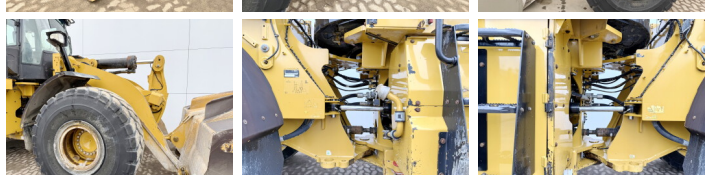

Caterpillar

Caterpillar 966M

BOSS
MACHINERY

Ano **2016**
Número de referência **BM006613**
Horas **13.129**

Algemeen

Tipo **966M**
Localização **Veldhoven, Netherlands**
Dutch vehicle
Certificaat **CE**

Descrição

Available at Boss Machinery! This Caterpillar 966M Wheel Loader from 2016 has an engine power of 229 kW and counts 13129 operational hours. Always worked in The Netherlands. The total weight of this Caterpillar 966M is 24000 kg and the dimensions are 9.02 x 3.21 x 3.60. Furthermore, this 966M is equipped with 3rd Function , Joystick steering, Heated Seat, Bluetooth, Airco, Electrical Mirrors, Climate Control, Backup alarm, Radio, AdBlue, Heated Mirrors, Camera, Weighing system, Lubrificação central. The Caterpillar Wheel Loader also has a CE marking. Do you want more information or do you want to try the Caterpillar 966M at our yard? Please let us know.

Maten / Gewichten

Peso **24000**
Dimensões C*L*A **9.02 x 3.21 x 3.60**

Technische informatie

Configurações de drive **4x4**

Motor informatie

Marca do motor **Caterpillar**
Modelo de motor **C9.3**
Cilindros **6**
Turbo
Capacidade em kW **229**

Banden / Rupsen

40%	40%	26.5R25
40%	40%	26.5R25

Opties

3rd Function
Joystick steering
Heated Seat
Bluetooth
Airco
Electrical Mirrors
Climate Control
Backup alarm
Radio
AdBlue
Heated Mirrors
Camera
Weighing system
Lubrificação central