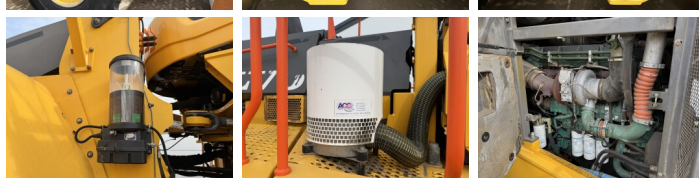

Volvo

Volvo L350H

€ 195.000excl.

Ano **2018**
Número de referência **BM006499**
Horas **11.216**

Algemeen

Tipo **L350H**
Localização **Veldhoven, Netherlands**
Dutch vehicle
Certificaat **CE**
Chassis nummer **VCEL350HT00001090**

Descrição

Available at Boss Machinery! This Volvo L350H Wheel Loader from 2018 has an engine power of 395 kW and counts 11216 operational hours. Always worked in The Netherlands. The total weight of this Volvo L350H is 56300 kg and the dimensions are 11.48 x 3.90 x 4.10. Furthermore, this L350H is equipped with Heated Seat, Bluetooth, CDC Steering, Radio, AdBlue, Beacon, Pressurised Cabin, Camera, Lubrificação central. The Volvo Wheel Loader also has a CE marking. Do you want more information or do you want to try the Volvo L350H at our yard? Please let us know.

Maten / Gewichten

Dimensões C*L*A **11.48 x 3.90 x 4.10**
Peso **56300**

Technische informatie

Configurações de drive **4x4**

Motor informatie

Marca do motor **Volvo**
Modelo de motor **D16J**
Cilindros **6**
Turbo
Capacidade em kW **395**

Banden / Rupsen

BOSS

MACHINERY