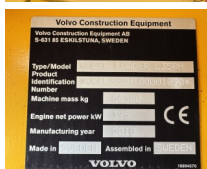

Volvo

Volvo L350H

€ 195.000excl.

Ano **2018**
Número de referência **BM006499**
Horas **11.216**

Algemeen

Tipo **L350H**
Localização **Veldhoven, Netherlands**
Dutch vehicle
Certificaat **CE**
Chassis nummer **VCEL350HT00001090**

Descrição

Available at Boss Machinery! This Volvo L350H Wheel Loader from 2018 has an engine power of 395 kW and counts 11216 operational hours. Always worked in The Netherlands. The total weight of this Volvo L350H is 56300 kg and the dimensions are 11.48 x 3.90 x 4.10. Furthermore, this L350H is equipped with Heated Seat, Bluetooth, CDC Steering, Radio, AdBlue, Beacon, Pressurised Cabin, Camera, Lubrificação central. The Volvo Wheel Loader also has a CE marking. Do you want more information or do you want to try the Volvo L350H at our yard? Please let us know.

Maten / Gewichten

Dimensões C*L*A **11.48 x 3.90 x 4.10**
Peso **56300**

Technische informatie

Configurações de drive **4x4**

Motor informatie

Marca do motor **Volvo**
Modelo de motor **D16J**
Cilindros **6**
Turbo
Capacidade em kW **395**

Banden / Rupsen

BOSS

MACHINERY