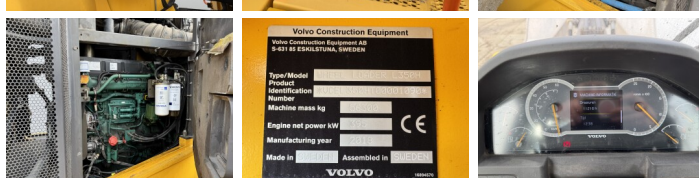

Volvo

Volvo L350H

€ 195.000excl.

Ano **2018**
Número de referência **BM006499**
Horas **11.216**

Algemeen

Tipo **L350H**
Localização **Veldhoven, Netherlands**
Dutch vehicle
Certificaat **CE**
Chassis nummer **VCEL350HT00001090**

Descrição

Available at Boss Machinery! This Volvo L350H Wheel Loader from 2018 has an engine power of 395 kW and counts 11216 operational hours. Always worked in The Netherlands. The total weight of this Volvo L350H is 56300 kg and the dimensions are 11.48 x 3.90 x 4.10. Furthermore, this L350H is equipped with Heated Seat, Bluetooth, CDC Steering, Radio, AdBlue, Beacon, Pressurised Cabin, Camera, Lubrificação central. The Volvo Wheel Loader also has a CE marking. Do you want more information or do you want to try the Volvo L350H at our yard? Please let us know.

Maten / Gewichten

Dimensões C*L*A **11.48 x 3.90 x 4.10**
Peso **56300**

Technische informatie

Configurações de drive **4x4**

Motor informatie

Marca do motor **Volvo**
Modelo de motor **D16J**
Cilindros **6**
Turbo
Capacidade em kW **395**

Banden / Rupsen

BOSS

MACHINERY