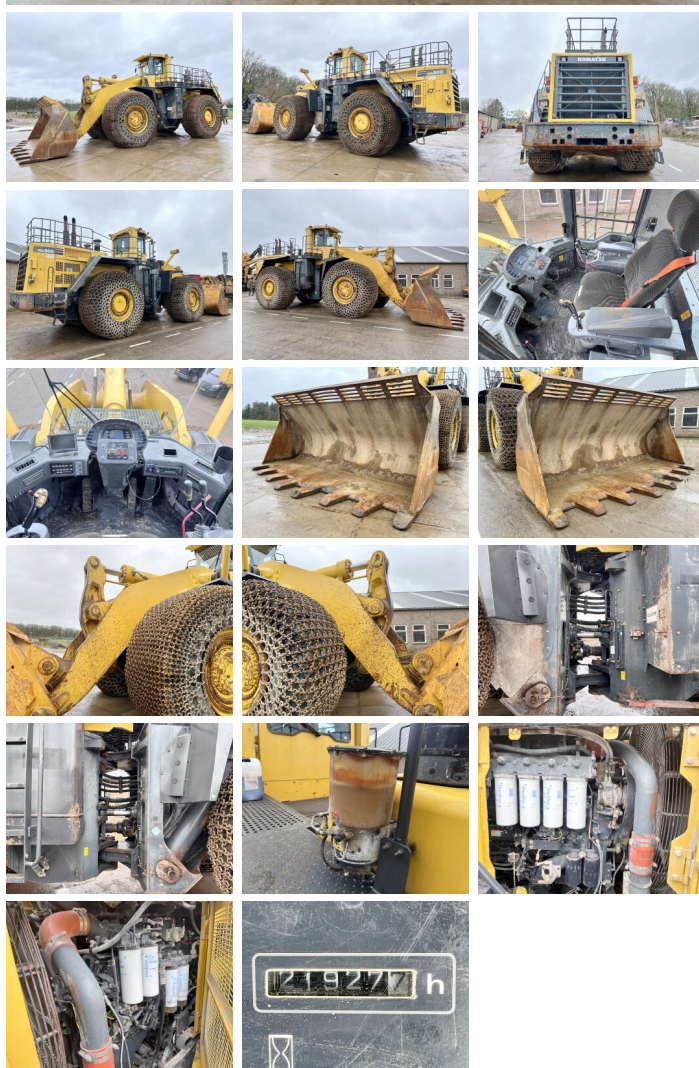

Komatsu

Komatsu WA800-3E0

BOSS
MACHINERY

Ano **2007**
Número de referência **BM005517**
Horas **21.923**

Algemeen

Tipo **WA800-3E0**
Localização **Veldhoven, Netherlands**
Certificaac **CE**

Descrição

Available at Boss Machinery! This Komatsu WA800-3E0 Wheel Loader from 2007 has an engine power of 636 kW and counts 21923 operational hours. The total weight of this Komatsu WA800-3E0 is 104500 kg and the dimensions are 12.10 x 4.80 x 5.3. Furthermore, this WA800-3E0 is equipped with Backup alarm, Camera, Airco, Radio, Lubrificação central. The Komatsu Wheel Loader also has a CE marking. Do you want more information or do you want to try the Komatsu WA800-3E0 at our yard? Please let us know.

Maten / Gewichten

Dimensões C*L*A **12.10 x 4.80 x 5.3**
Peso **104500**

Technische informatie

Configurações de drive **4x4**

Motor informatie

Marca do motor **Komatsu**
Modelo de motor **SAA12V140E-3**
Cilindros **12**
Turbo
Capacidade em kW **636**

Banden / Rupsen

60% 60% **Bridgestone 45/65R45 + Chains**
60% 60% **Bridgestone 45/65R45 + Chains**

Opties

Backup alarm

Camera

Airco

Radio

Lubrificação central