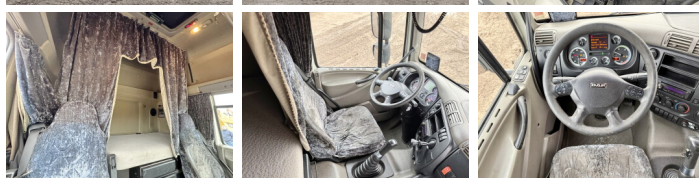

DAF

DAF CF85.410 + Fassi F215A Crane + Trailer

€ 35.000excl.

Ano **2011**
Número de referência **BC000272**
Quilometragem **1.430.104**

Algemeen

Tipo **CF85.410 + 21ton/m Crane + Trailer euro 5**
Localização **Veldhoven, Netherlands**
Dutch vehicle
Total seats **2**
Chassis number **XLRAS85MCOE896105**

Descrição

Available at Boss Machinery! This DAF CF85.410 + 21ton/m Crane + Trailer euro 5 Truck from 2011 has an engine power of 300 kW and has 1430104 kilometres on the clock. Always worked in The Netherlands. The total weight of this DAF CF85.410 + 21ton/m Crane + Trailer euro 5 is 20850 kg and the dimensions are -. Furthermore, this CF85.410 + 21ton/m Crane + Trailer euro 5 is equipped with Tachograaf, Air Brakes, Radio, Bluetooth, Bed, Heated Mirrors, Airco, Power Steering, AdBlue, Cruise Control. Do you want more information or do you want to try the DAF CF85.410 + 21ton/m Crane + Trailer euro 5 at our yard? Please let us know.

Maten / Gewichten

Peso **20850**
Capacidade máxima de carga **44000**
GCW **64850**

Technische informatie

Caixa de velocidade **Manual**
Axle **6x2 lift axle**

Motor informatie

BOSS
MACHINERY