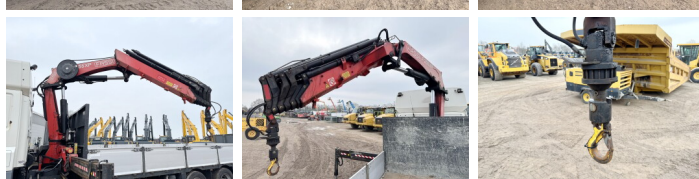

DAF

DAF CF85.410 + Fassi F215A Crane + Trailer

€ 35.000excl.

Ano **2011**
Número de referência **BC000272**
Quilometragem **1.430.104**

Algemeen

Tipo **CF85.410 + 21ton/m Crane + Trailer euro 5**
Localização **Veldhoven, Netherlands**
Dutch vehicle
Total seats **2**
Chassis number **XLRAS85MCOE896105**

Descrição

Available at Boss Machinery! This DAF CF85.410 + 21ton/m Crane + Trailer euro 5 Truck from 2011 has an engine power of 300 kW and has 1430104 kilometres on the clock. Always worked in The Netherlands. The total weight of this DAF CF85.410 + 21ton/m Crane + Trailer euro 5 is 20850 kg and the dimensions are -. Furthermore, this CF85.410 + 21ton/m Crane + Trailer euro 5 is equipped with Radio, Bluetooth, Bed, Heated Mirrors, Airco, AdBlue, Power Steering, Cruise Control, Air Brakes, Tachograaf. Do you want more information or do you want to try the DAF CF85.410 + 21ton/m Crane + Trailer euro 5 at our yard? Please let us know.

Maten / Gewichten

Peso **20850**
Capacidade máxima de carga **44000**
GCW **64850**

Technische informatie

Axle **6x2 lift axle**
Caixa de velocidade **Manual**

Motor informatie

BOSS
MACHINERY

Cilindros	6
Capacidade em kW	300
Padrão euro	Euro 5