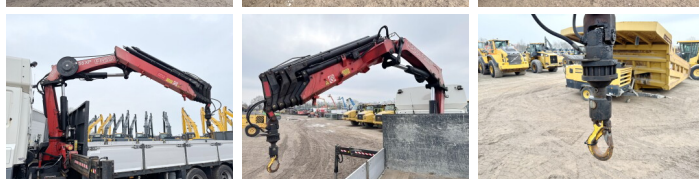

DAF

DAF CF85.410 + Fassi F215A Crane + Trailer

€ 35.000excl.

Ano **2011**
Número de referência **BC000272**
Quilometragem **1.430.104**

Algemeen

Tipo **CF85.410 + 21ton/m Crane + Trailer euro 5**
Localização **Veldhoven, Netherlands**
Dutch vehicle
Total seats **2**
Chassis number **XLRAS85MCOE896105**

Descrição

Available at Boss Machinery! This DAF CF85.410 + 21ton/m Crane + Trailer euro 5 Truck from 2011 has an engine power of 300 kW and has 1430104 kilometres on the clock. Always worked in The Netherlands. The total weight of this DAF CF85.410 + 21ton/m Crane + Trailer euro 5 is 20850 kg and the dimensions are -. Furthermore, this CF85.410 + 21ton/m Crane + Trailer euro 5 is equipped with Tachograaf, Air Brakes, Radio, Bluetooth, Bed, Heated Mirrors, Airco, Power Steering, AdBlue, Cruise Control. Do you want more information or do you want to try the DAF CF85.410 + 21ton/m Crane + Trailer euro 5 at our yard? Please let us know.

Maten / Gewichten

Peso **20850**
Capacidade máxima de carga **44000**
GCW **64850**

Technische informatie

Caixa de velocidade **Manual**
Axle **6x2 lift axle**

Motor informatie

BOSS
MACHINERY

Cilindros	6
Capacidade em kW	300
Padrão euro	Euro 5