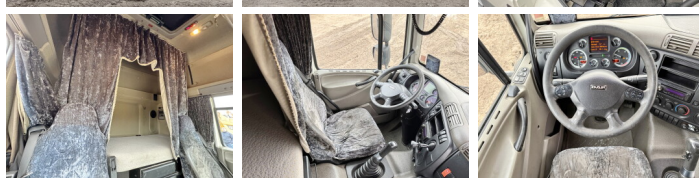

DAF

DAF CF85.410 + Fassi F215A Crane + Trailer

€ 35.000excl.

Ano **2011**
Número de referência **BC000272**
Quilometragem **1.430.104**

Algemeen

Tipo **CF85.410 + 21ton/m Crane + Trailer euro 5**
Localização **Veldhoven, Netherlands**
Dutch vehicle
Total seats **2**
Chassis number **XLRAS85MCOE896105**

Descrição

Available at Boss Machinery! This DAF CF85.410 + 21ton/m Crane + Trailer euro 5 Truck from 2011 has an engine power of 300 kW and has 1430104 kilometres on the clock. Always worked in The Netherlands. The total weight of this DAF CF85.410 + 21ton/m Crane + Trailer euro 5 is 20850 kg and the dimensions are -. Furthermore, this CF85.410 + 21ton/m Crane + Trailer euro 5 is equipped with Radio, Bluetooth, Bed, Heated Mirrors, Airco, AdBlue, Power Steering, Cruise Control, Air Brakes, Tachograaf. Do you want more information or do you want to try the DAF CF85.410 + 21ton/m Crane + Trailer euro 5 at our yard? Please let us know.

Maten / Gewichten

Peso **20850**
Capacidade máxima de carga **44000**
GCW **64850**

Technische informatie

Axle **6x2 lift axle**
Caixa de velocidade **Manual**

Motor informatie

BOSS
MACHINERY