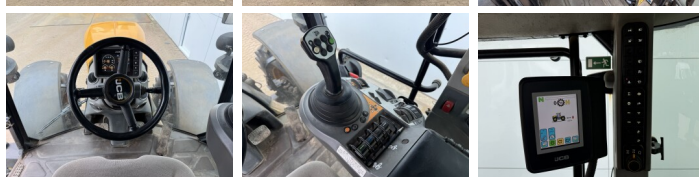

JCB

JCB Fastrac 4160

BOSS
MACHINERY

€ 54.500excl.

Ano **2019**
Número de referência **BM007776**
Horas **11.604**
Quilometragem **91.226**

Algemeen

Tipo Fastrac 4160
Localização Veldhoven, Netherlands
Certificaat CE

Available at Boss Machinery! This JCB Fastrac 4160 Tractor from 2019 has an engine power of 118 kW and counts 11604 operational hours. The total weight of this JCB Fastrac 4160 is 7575 kg and the dimensions are 5.19 x 2.53 x 3.02. Furthermore, this Fastrac 4160 is equipped with Bluetooth, Radio, Airco, Tomada de força, Climate Control. The JCB Tractor also has a CE marking. Do you want more information or do you want to try the JCB Fastrac 4160 at our yard? Please let us know.

Maten / Gewichten

Dimensões C*L*A 5.19 x 2.53 x 3.02
Peso 7575

Technische informatie

German Machine
Configurações de drive 4x4x4

Motor informatie

Turbo
Capacidade em kW 118

Banden / Rupsen

40% 30% 540/65R30
20% 20% 540/65R30

Opties