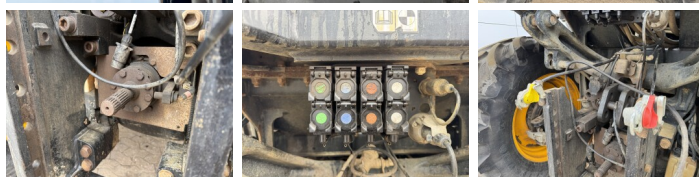

JCB

JCB Fastrac 4160

BOSS
MACHINERY

€ 54.500excl.

Ano **2019**
Número de referência **BM007776**
Horas **11.604**
Quilometragem **91.226**

Algemeen

Tipo Fastrac 4160
Localização Veldhoven, Netherlands
Certificaat CE

Available at Boss Machinery! This JCB Fastrac 4160 Tractor from 2019 has an engine power of 118 kW and counts 11604 operational hours. The total weight of this JCB Fastrac 4160 is 7575 kg and the dimensions are 5.19 x 2.53 x 3.02. Furthermore, this Fastrac 4160 is equipped with Bluetooth, Radio, Airco, Tomada de força, Climate Control. The JCB Tractor also has a CE marking. Do you want more information or do you want to try the JCB Fastrac 4160 at our yard? Please let us know.

Maten / Gewichten

Dimensões C*L*A 5.19 x 2.53 x 3.02
Peso 7575

Technische informatie

German Machine
Configurações de drive 4x4x4

Motor informatie

Turbo
Capacidade em kW 118

Banden / Rupsen

40% 30% 540/65R30
20% 20% 540/65R30

Opties