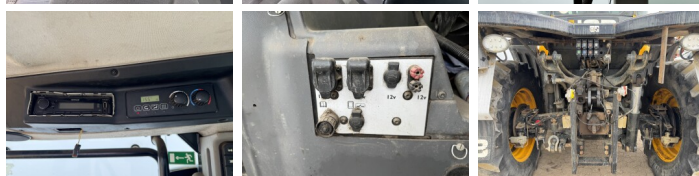

JCB

JCB Fastrac 4160

BOSS
MACHINERY

€ 54.500excl.

Ano **2019**
Número de referência **BM007776**
Horas **11.604**
Quilometragem **91.226**

Algemeen

Tipo Fastrac 4160
Localização Veldhoven, Netherlands
Certificaat CE

Available at Boss Machinery! This JCB Fastrac 4160 Tractor from 2019 has an engine power of 118 kW and counts 11604 operational hours. The total weight of this JCB Fastrac 4160 is 7575 kg and the dimensions are 5.19 x 2.53 x 3.02. Furthermore, this Fastrac 4160 is equipped with Bluetooth, Radio, Airco, Tomada de força, Climate Control. The JCB Tractor also has a CE marking. Do you want more information or do you want to try the JCB Fastrac 4160 at our yard? Please let us know.

Maten / Gewichten

Dimensões C*L*A 5.19 x 2.53 x 3.02
Peso 7575

Technische informatie

German Machine
Configurações de drive 4x4x4

Motor informatie

Turbo
Capacidade em kW 118

Banden / Rupsen

40% 30% 540/65R30
20% 20% 540/65R30

Opties