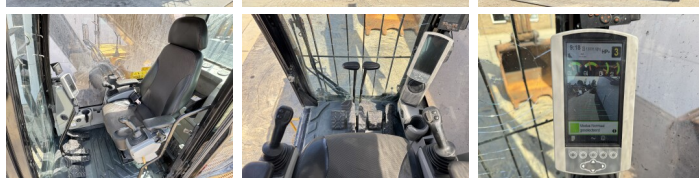

Caterpillar

Caterpillar 374FL

BOSS
MACHINERY

€ 119.000excl.

Ano **2016**
Número de referência **BM007197**
Horas **13.091**

Algemeen

Tipo **374FL**
Localização **Veldhoven, Netherlands**
Dutch vehicle
Certificaat **CE + EPA**

Descrição

Available at Boss Machinery! This Caterpillar 374FL Excavators from 2016 has an engine power of 362 kW and counts 13091 operational hours. Always worked in The Netherlands. The total weight of this Caterpillar 374FL is 73100 kg and the dimensions are 13.25 x 4.07 x 4.46. Furthermore, this 374FL is equipped with Radio, Camera, Função hidráulica extra, Função do martelo, Lubrificação central. The Caterpillar Excavators also has a CE + EPA marking. Do you want more information or do you want to try the Caterpillar 374FL at our yard? Please let us know.

Maten / Gewichten

Dimensões C*L*A **13.25 x 4.07 x 4.46**
Peso **73100**

Motor informatie

Marca do motor **Caterpillar**
Modelo de motor **C15**
Cilindros **6**
Turbo
Capacidade em kW **362**

Banden / Rupsen

Plate% **80**
Roda dentada% **80**
Cadeia % **80**
Largura da placa **65 cm**