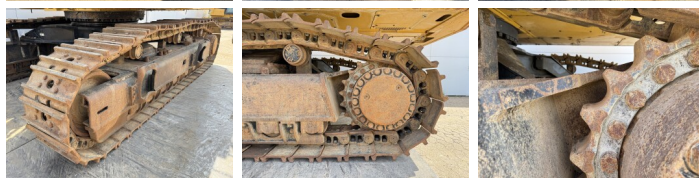

Caterpillar

Caterpillar 374FL

BOSS
MACHINERY

€ 119.000excl.

Ano **2016**
Número de referência **BM007197**
Horas **13.091**

Algemeen

Tipo **374FL**
Localização **Veldhoven, Netherlands**
Dutch vehicle
Certificaat **CE + EPA**

Descrição

Available at Boss Machinery! This Caterpillar 374FL Excavators from 2016 has an engine power of 362 kW and counts 13091 operational hours. Always worked in The Netherlands. The total weight of this Caterpillar 374FL is 73100 kg and the dimensions are 13.25 x 4.07 x 4.46. Furthermore, this 374FL is equipped with Radio, Camera, Função hidráulica extra, Função do martelo, Lubrificação central. The Caterpillar Excavators also has a CE + EPA marking. Do you want more information or do you want to try the Caterpillar 374FL at our yard? Please let us know.

Maten / Gewichten

Dimensões C*L*A **13.25 x 4.07 x 4.46**
Peso **73100**

Motor informatie

Marca do motor **Caterpillar**
Modelo de motor **C15**
Cilindros **6**
Turbo
Capacidade em kW **362**

Banden / Rupsen

Plate% **80**
Roda dentada% **80**
Cadeia % **80**
Largura da placa **65 cm**