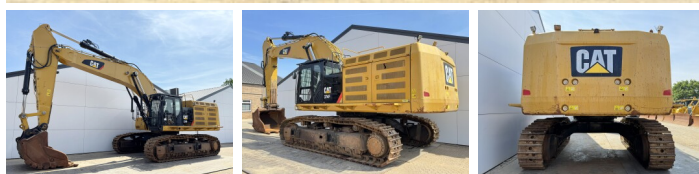

Caterpillar

Caterpillar 374FL

BOSS
MACHINERY

€ 119.000excl.

Ano **2016**
Número de referência **BM007197**
Horas **13.091**

Algemeen

Tipo **374FL**
Localização **Veldhoven, Netherlands**
Dutch vehicle
Certificaat **CE + EPA**

Descrição

Available at Boss Machinery! This Caterpillar 374FL Excavators from 2016 has an engine power of 362 kW and counts 13091 operational hours. Always worked in The Netherlands. The total weight of this Caterpillar 374FL is 73100 kg and the dimensions are 13.25 x 4.07 x 4.46. Furthermore, this 374FL is equipped with Radio, Camera, Função hidráulica extra, Função do martelo, Lubrificação central. The Caterpillar Excavators also has a CE + EPA marking. Do you want more information or do you want to try the Caterpillar 374FL at our yard? Please let us know.

Maten / Gewichten

Dimensões C*L*A **13.25 x 4.07 x 4.46**
Peso **73100**

Motor informatie

Marca do motor **Caterpillar**
Modelo de motor **C15**
Cilindros **6**
Turbo
Capacidade em kW **362**

Banden / Rupsen

Plate% **80**
Roda dentada% **80**
Cadeia % **80**
Largura da placa **65 cm**