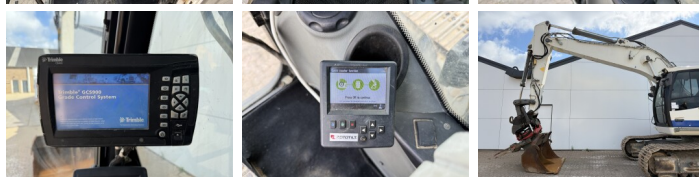

Liebherr

Liebherr R924WLC

BOSS
MACHINERY

Ano **2016**
Número de referência **BM007685**
Horas **10.936**

Algemeen

Tipo **R924WLC**
Localização **Veldhoven, Netherlands**
Overig **BRAND NEW CHAIN & SPROCKET**
Certificaat **CE + EPA**
Available at Boss Machinery! This Liebherr R924WLC Excavators from 2016 has an engine power of 120 kW and counts 10936 operational hours. The total weight of this Liebherr R924WLC is 26600 kg and the dimensions are 9.60 x 3.34 x 3.19. Furthermore, this R924WLC is equipped with Heated Seat, Engate rápido, Camera, Radio, Função hidráulica extra, Função do martelo, Lubrificação central. The Liebherr Excavators also has a CE + EPA marking. Do you want more information or do you want to try the Liebherr R924WLC at our yard? Please let us know.

Maten / Gewichten

Dimensões C*L*A **9.60 x 3.34 x 3.19**
Peso **26600**

Motor informatie

Marca do motor **Liebherr**
Modelo de motor **D934 A7**
Cilindros **4**
Turbo
Capacidade em kW **120**

Banden / Rupsen

Plate% **60**
Roda dentada% **100**
Cadeia % **100**
Largura da placa **75 cm**

Opties

Heated Seat

Engate rápido

Camera

Radio

Função hidráulica extra

Função do martelo