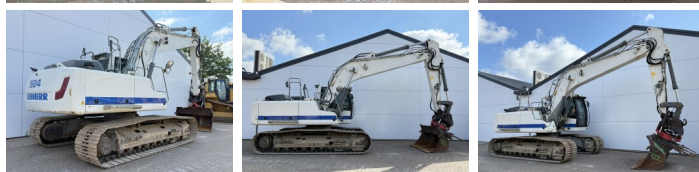

Liebherr

Liebherr R924WLC

BOSS
MACHINERY

Ano **2016**
Número de referência **BM007685**
Horas **10.936**

Algemeen

Tipo **R924WLC**
Localização **Veldhoven, Netherlands**
Overig **BRAND NEW CHAIN & SPROCKET**
Certificaat **CE + EPA**
Available at Boss Machinery! This Liebherr R924WLC Excavators from 2016 has an engine power of 120 kW and counts 10936 operational hours. The total weight of this Liebherr R924WLC is 26600 kg and the dimensions are 9.60 x 3.34 x 3.19. Furthermore, this R924WLC is equipped with Heated Seat, Engate rápido, Camera, Radio, Função hidráulica extra, Função do martelo, Lubrificação central. The Liebherr Excavators also has a CE + EPA marking. Do you want more information or do you want to try the Liebherr R924WLC at our yard? Please let us know.

Maten / Gewichten

Dimensões C*L*A **9.60 x 3.34 x 3.19**
Peso **26600**

Motor informatie

Marca do motor **Liebherr**
Modelo de motor **D934 A7**
Cilindros **4**
Turbo
Capacidade em kW **120**

Banden / Rupsen

Plate% **60**
Roda dentada% **100**
Cadeia % **100**
Largura da placa **75 cm**

Opties

Heated Seat

Engate rápido

Camera

Radio

Função hidráulica extra

Função do martelo