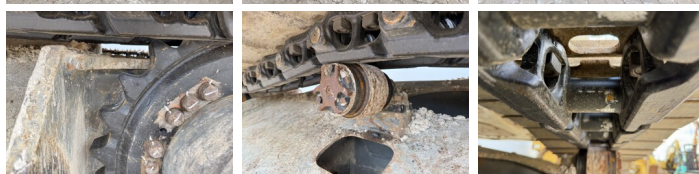

Liebherr

Liebherr R924WLC

BOSS
MACHINERY

Ano **2016**
Número de referência **BM007685**
Horas **10.936**

Algemeen

Tipo **R924WLC**
Localização **Veldhoven, Netherlands**
Overig **BRAND NEW CHAIN & SPROCKET**
Certificaat **CE + EPA**
Available at Boss Machinery! This Liebherr R924WLC Excavators from 2016 has an engine power of 120 kW and counts 10936 operational hours. The total weight of this Liebherr R924WLC is 26600 kg and the dimensions are 9.60 x 3.34 x 3.19. Furthermore, this R924WLC is equipped with Heated Seat, Engate rápido, Camera, Radio, Função hidráulica extra, Função do martelo, Lubrificação central. The Liebherr Excavators also has a CE + EPA marking. Do you want more information or do you want to try the Liebherr R924WLC at our yard? Please let us know.

Plate% **60**
Roda dentada% **100**
Cadeia % **100**
Largura da placa **75 cm**

Opties

Heated Seat

Engate rápido

Camera

Radio

Função hidráulica extra

Função do martelo