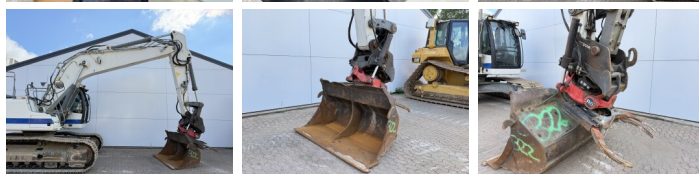

Liebherr

Liebherr R924WLC

BOSS
MACHINERY

Ano **2016**
Número de referência **BM007685**
Horas **10.936**

Algemeen

Tipo **R924WLC**
Localização **Veldhoven, Netherlands**
Overig **BRAND NEW CHAIN & SPROCKET**
Certificaat **CE + EPA**
Available at Boss Machinery! This Liebherr R924WLC Excavators from 2016 has an engine power of 120 kW and counts 10936 operational hours. The total weight of this Liebherr R924WLC is 26600 kg and the dimensions are 9.60 x 3.34 x 3.19. Furthermore, this R924WLC is equipped with Heated Seat, Engate rápido, Camera, Radio, Função hidráulica extra, Função do martelo, Lubrificação central. The Liebherr Excavators also has a CE + EPA marking. Do you want more information or do you want to try the Liebherr R924WLC at our yard? Please let us know.

Maten / Gewichten

Dimensões C*L*A **9.60 x 3.34 x 3.19**
Peso **26600**

Motor informatie

Marca do motor **Liebherr**
Modelo de motor **D934 A7**
Cilindros **4**
Turbo
Capacidade em kW **120**

Banden / Rupsen

Plate% **60**
Roda dentada% **100**
Cadeia % **100**
Largura da placa **75 cm**

Opties

Heated Seat

Engate rápido

Camera

Radio

Função hidráulica extra

Função do martelo