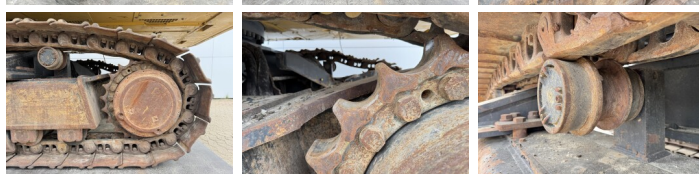

Caterpillar

Caterpillar 374FL

BOSS
MACHINERY

€ 139.000excl.

Ano **2021**
Número de referência **BM007684**
Horas **18.717**

Algemeen

Tipo 374FL
Localização Veldhoven, Netherlands
Dutch vehicle
Overig **NO PINS INCLUDED FOR THE BUCKET**
Certificaat **CE + EPA**
Available at Boss Machinery! This Caterpillar 374FL Excavators from 2021 has an engine power of 362 kW and counts 18717 operational hours. Always worked in The Netherlands. The total weight of this Caterpillar 374FL is 73100 kg and the dimensions are 12.56 x 3.50 x 4.55. Furthermore, this 374FL is equipped with Radio, Camera, Função hidráulica extra, Função do martelo, Lubrificação central. The Caterpillar Excavators also has a CE + EPA marking. Do you want more information or do you want to try the Caterpillar 374FL at our yard? Please let us know.

Maten / Gewichten

Peso 73100
Dimensões C*L*A 12.56 x 3.50 x 4.55

Motor informatie

Marca do motor Caterpillar
Modelo de motor C15
Cilindros 6
Turbo
Capacidade em kW 362

Banden / Rupsen

Roda dentada% 70
Cadeia % 70
Plate% 40

Largura da placa

65 cm

Opties

Radio

Camera

Função hidráulica extra

Função do martelo

Lubrificação central