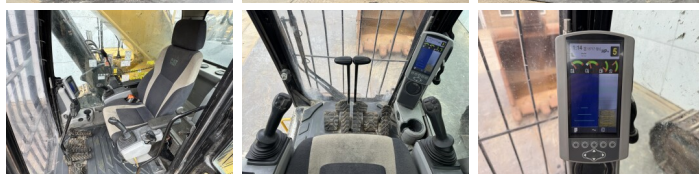

Caterpillar

Caterpillar 374FL

BOSS
MACHINERY

€ 139.000excl.

Ano **2021**
Número de referência **BM007684**
Horas **18.717**

Algemeen

Tipo 374FL
Localização Veldhoven, Netherlands
Dutch vehicle
Overig **NO PINS INCLUDED FOR THE BUCKET**
Certificaat **CE + EPA**
Available at Boss Machinery! This Caterpillar 374FL Excavators from 2021 has an engine power of 362 kW and counts 18717 operational hours. Always worked in The Netherlands. The total weight of this Caterpillar 374FL is 73100 kg and the dimensions are 12.56 x 3.50 x 4.55. Furthermore, this 374FL is equipped with Radio, Camera, Função hidráulica extra, Função do martelo, Lubrificação central. The Caterpillar Excavators also has a CE + EPA marking. Do you want more information or do you want to try the Caterpillar 374FL at our yard? Please let us know.

Maten / Gewichten

Peso 73100
Dimensões C*L*A 12.56 x 3.50 x 4.55

Motor informatie

Marca do motor Caterpillar
Modelo de motor C15
Cilindros 6
Turbo
Capacidade em kW 362

Banden / Rupsen

Roda dentada% 70
Cadeia % 70
Plate% 40

Largura da placa

65 cm

Opties

Radio

Camera

Função hidráulica extra

Função do martelo

Lubrificação central