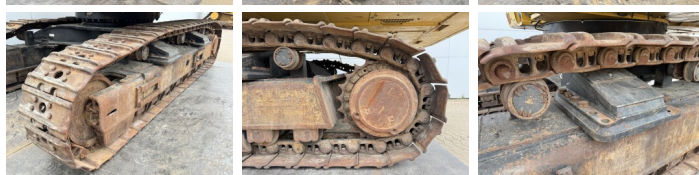

Caterpillar

Caterpillar 374FL

BOSS
MACHINERY

€ 139.000excl.

Ano **2021**
Número de referência **BM007684**
Horas **18.717**

Algemeen

Tipo 374FL
Localização Veldhoven, Netherlands
Dutch vehicle
Overig **NO PINS INCLUDED FOR THE BUCKET**
Certificaat **CE + EPA**
Available at Boss Machinery! This Caterpillar 374FL Excavators from 2021 has an engine power of 362 kW and counts 18717 operational hours. Always worked in The Netherlands. The total weight of this Caterpillar 374FL is 73100 kg and the dimensions are 12.56 x 3.50 x 4.55. Furthermore, this 374FL is equipped with Radio, Camera, Função hidráulica extra, Função do martelo, Lubrificação central. The Caterpillar Excavators also has a CE + EPA marking. Do you want more information or do you want to try the Caterpillar 374FL at our yard? Please let us know.

Maten / Gewichten

Peso 73100
Dimensões C*L*A 12.56 x 3.50 x 4.55

Motor informatie

Marca do motor Caterpillar
Modelo de motor C15
Cilindros 6
Turbo
Capacidade em kW 362

Banden / Rupsen

Roda dentada% 70
Cadeia % 70
Plate% 40

Largura da placa

65 cm

Opties

Radio

Camera

Função hidráulica extra

Função do martelo

Lubrificação central