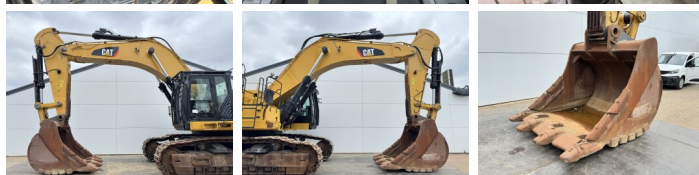

Caterpillar

Caterpillar 374FL

BOSS
MACHINERY

€ 139.000excl.

Ano **2021**
Número de referência **BM007684**
Horas **18.717**

Algemeen

Tipo 374FL
Localização Veldhoven, Netherlands
Dutch vehicle
Overig **NO PINS INCLUDED FOR THE BUCKET**
Certificaat **CE + EPA**
Available at Boss Machinery! This Caterpillar 374FL Excavators from 2021 has an engine power of 362 kW and counts 18717 operational hours. Always worked in The Netherlands. The total weight of this Caterpillar 374FL is 73100 kg and the dimensions are 12.56 x 3.50 x 4.55. Furthermore, this 374FL is equipped with Radio, Camera, Função hidráulica extra, Função do martelo, Lubrificação central. The Caterpillar Excavators also has a CE + EPA marking. Do you want more information or do you want to try the Caterpillar 374FL at our yard? Please let us know.

Maten / Gewichten

Peso 73100
Dimensões C*L*A 12.56 x 3.50 x 4.55

Motor informatie

Marca do motor Caterpillar
Modelo de motor C15
Cilindros 6
Turbo
Capacidade em kW 362

Banden / Rupsen

Roda dentada% 70
Cadeia % 70
Plate% 40

Largura da placa

65 cm

Opties

Radio

Camera

Função hidráulica extra

Função do martelo

Lubrificação central