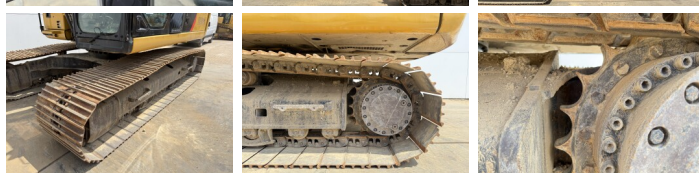

Caterpillar

Caterpillar 320FL

BOSS
MACHINERY

€ 66.000excl.

Ano **2017**
Número de referência **BM007609**
Horas **4.650**

Algemeen

Tipo **320FL**
Localização **Veldhoven, Netherlands**
Certificaat **CE + EPA**
Descrição **Available at Boss Machinery! This Caterpillar 320FL Excavators from 2017 has an engine power of 122 kW and counts 4650 operational hours. The total weight of this Caterpillar 320FL is 21400 kg and the dimensions are 9.56 x 3.18 x 3.04. Furthermore, this 320FL is equipped with Radio, Camera, Engate rápido, Função do martelo, Lubrificação central. The Caterpillar Excavators also has a CE + EPA marking. Do you want more information or do you want to try the Caterpillar 320FL at our yard? Please let us know.**

Opties

Radio

Camera

Engate rápido

Função do martelo

Lubrificação central