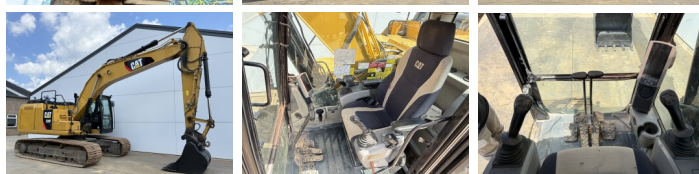

Caterpillar

Caterpillar 320FL

BOSS
MACHINERY

€ 66.000excl.

Ano **2017**
Número de referência **BM007609**
Horas **4.650**

Algemeen

Tipo **320FL**
Localização **Veldhoven, Netherlands**
Certificaat **CE + EPA**
Descrição **Available at Boss Machinery! This Caterpillar 320FL Excavators from 2017 has an engine power of 122 kW and counts 4650 operational hours. The total weight of this Caterpillar 320FL is 21400 kg and the dimensions are 9.56 x 3.18 x 3.04. Furthermore, this 320FL is equipped with Radio, Camera, Engate rápido, Função do martelo, Lubrificação central. The Caterpillar Excavators also has a CE + EPA marking. Do you want more information or do you want to try the Caterpillar 320FL at our yard? Please let us know.**

Opties

Radio

Camera

Engate rápido

Função do martelo

Lubrificação central