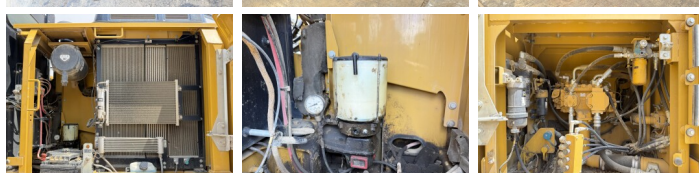

Caterpillar

Caterpillar 320FL

BOSS
MACHINERY

€ 66.000excl.

Ano **2017**
Número de referência **BM007609**
Horas **4.650**

Algemeen

Tipo **320FL**
Localização **Veldhoven, Netherlands**
Certificaat **CE + EPA**
Descrição **Available at Boss Machinery! This Caterpillar 320FL Excavators from 2017 has an engine power of 122 kW and counts 4650 operational hours. The total weight of this Caterpillar 320FL is 21400 kg and the dimensions are 9.56 x 3.18 x 3.04. Furthermore, this 320FL is equipped with Radio, Camera, Engate rápido, Função do martelo, Lubrificação central. The Caterpillar Excavators also has a CE + EPA marking. Do you want more information or do you want to try the Caterpillar 320FL at our yard? Please let us know.**

Opties

Radio

Camera

Engate rápido

Função do martelo

Lubrificação central