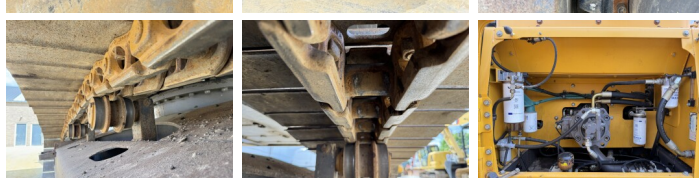

Volvo

Volvo EC250DL

BOSS
MACHINERY

Ano **2013**
Número de referência **BM007770**
Horas **102.634**

Algemeen

Tipo **EC250DL**
Localização **Veldhoven, Netherlands**
Certificaat **CE**

Descrição

Available at Boss Machinery! This Volvo EC250DL Excavators from 2013 has an engine power of 152 kW and counts 102634 operational hours. The total weight of this Volvo EC250DL is 27400 kg and the dimensions are 10.50 x 3.38 x 3.01. Furthermore, this EC250DL is equipped with Engate rápido, Radio, Camera, Função do martelo, Lubrificação central. The Volvo Excavators also has a CE marking. Do you want more information or do you want to try the Volvo EC250DL at our yard? Please let us know.

Banden / Rupsen

Plate% **80**
Roda dentada% **80**
Cadeia % **80**
Largura da placa **80 cm**

Opties

Engate rápido

Radio

Camera

Função do martelo

Lubrificação central