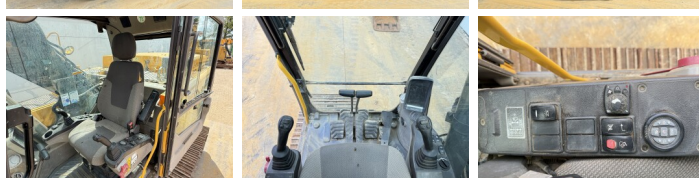

Volvo

Volvo EC250DL

BOSS
MACHINERY

Ano **2013**
Número de referência **BM007770**
Horas **102.634**

Algemeen

Tipo **EC250DL**
Localização **Veldhoven, Netherlands**
Certificaat **CE**

Descrição

Available at Boss Machinery! This Volvo EC250DL Excavators from 2013 has an engine power of 152 kW and counts 102634 operational hours. The total weight of this Volvo EC250DL is 27400 kg and the dimensions are 10.50 x 3.38 x 3.01. Furthermore, this EC250DL is equipped with Engate rápido, Radio, Camera, Função do martelo, Lubrificação central. The Volvo Excavators also has a CE marking. Do you want more information or do you want to try the Volvo EC250DL at our yard? Please let us know.

Maten / Gewichten

Dimensões C*L*A **10.50 x 3.38 x 3.01**
Peso **27400**

Technische informatie

German Machine

Motor informatie

Marca do motor **Volvo**
Modelo de motor **D8H**
Cilindros **6**
Capacidade em kW **152**

Banden / Rupsen

Plate% **80**
Roda dentada% **80**
Cadeia % **80**
Largura da placa **80 cm**

Opties

Engate rápido

Radio

Camera

Função do martelo

Lubrificação central